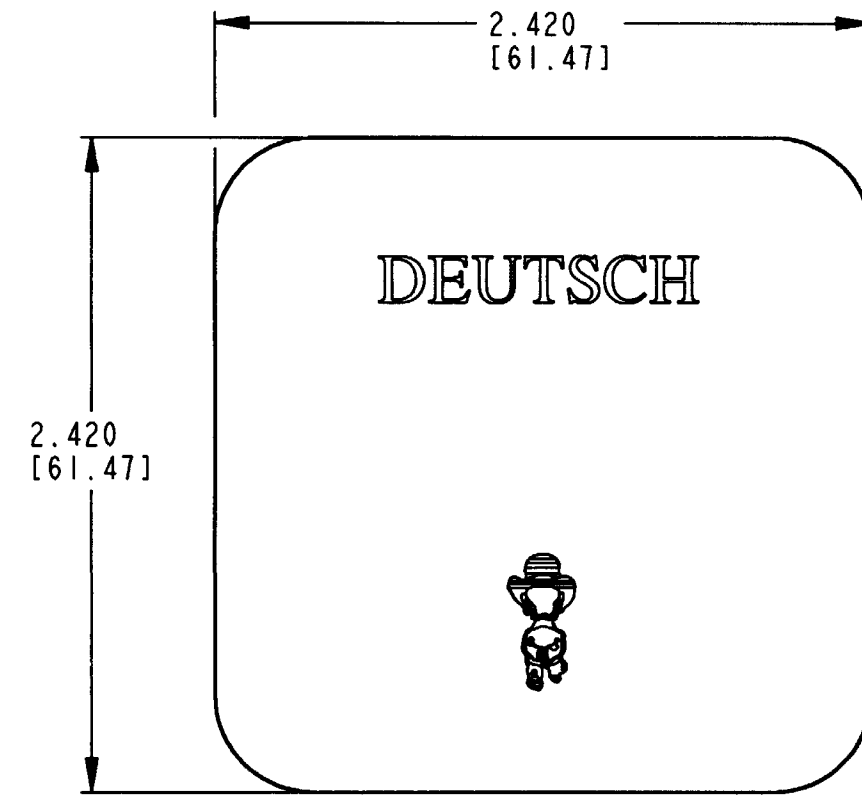

REV
NC 3315-015-0005

REVISIONS			
SYM	DESCRIPTION	DATE	APPROVED
NC	NEW RELEASE PER E.O. P17788	8-2-02	ADR

- 4. MATERIAL: YELLOW PLASTIC
- 3. THIS DUST CAP FITS ON THE FOLLOWING CONNECTORS:
 DRB12-48P*(N)E-**** RECEPTACLE
 DRB12-60P*(N)E-**** RECEPTACLE
 (* = A,B,C,D KEYS; **** = ALL MODIFICATIONS).
 CONSULT FACTORY FOR MODS.
- 2. DIMENSION TOLERANCE: ±.050 [1.27].

NOTES: 1. DIMENSIONS ARE IN INCHES [mm].

SIGNATURE & DATE		DUST CAP DRB SERIES ENVELOPE	CP EPI12	MATL. CODE
DR	D. MEYER 05/31/02		The Deutsch Company DEUTSCH I.P.D. 3850 INDUSTRIAL AVE. HEMET, CALIF. 92545	
CHK	<i>S. Bend 7-29-02</i>		B 3315-015-0005	
PE	<i>D. Meyer 7-25-02</i>			
APPD	<i>R. Reed 8-2-02</i>	DWG SIZE	CODE 11139	SHEET OF
SCALE	NONE WT			