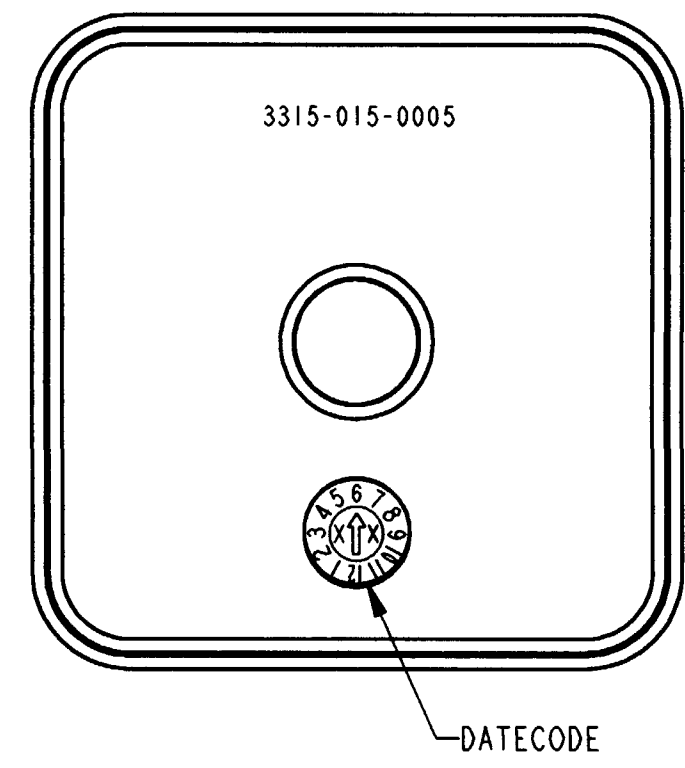

REV
NC 3315-015-0005

REVISIONS			
SYM	DESCRIPTION	DATE	APPROVED
NC	NEW RELEASE PER E.O. P17788	8-2-02	ADR

- 4. MATERIAL: YELLOW PLASTIC
- 3. THIS DUST CAP FITS ON THE FOLLOWING CONNECTORS:
 DRB12-48P*(N)E-**** RECEPTACLE
 DRB12-60P*(N)E-**** RECEPTACLE
 (* = A,B,C,D KEYS; **** = ALL MODIFICATIONS).
 CONSULT FACTORY FOR MODS.
- 2. DIMENSION TOLERANCE: ±.050 [1.27].

NOTES: 1. DIMENSIONS ARE IN INCHES [mm].

SIGNATURE & DATE		DUST CAP DRB SERIES ENVELOPE	CP EPI12	MATL. CODE
DR	D. MEYER 05/31/02		The Deutsch Company DEUTSCH I.P.D. 3850 INDUSTRIAL AVE. HEMET, CALIF. 92545	
CHK	<i>S. Bend 7-29-02</i>		B 3315-015-0005	
PE	<i>D. Meyer 7-25-02</i>			
APPD	<i>R. Reed 8-2-02</i>	DWG SIZE	CODE 11139	SHEET OF
SCALE	NONE WT			