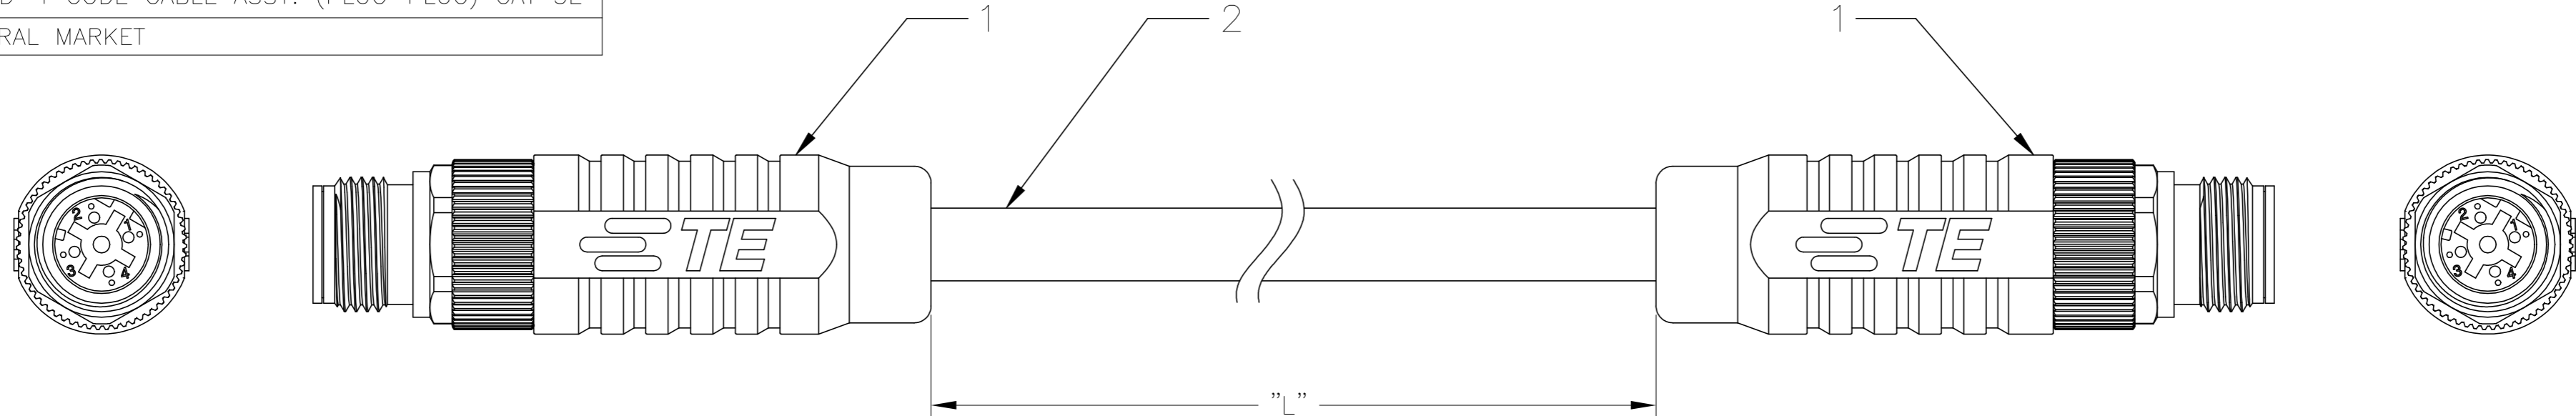

4

3

2

1

THIS DRAWING IS UNPUBLISHED.		RELEASED FOR PUBLICATION	
© COPYRIGHT - A		ALL RIGHTS RESERVED.	
PROJECT	PRJ-14-000004825		
PART NO.	X-2322330-X		
DESCRIPTION	M12 D-4 CODE CABLE ASSY. (PLUG-PLUG) CAT 5E		
CUSTOMER	GENERAL MARKET		

REVISIONS				
P	LTR	DESCRIPTION	DATE	APVD
	A1	INTRODUCTION OF NEW DASH VARIANT, -99	24SEP2019	GK SE

M12 D-CODE CABLE ASSEMBLY
(STRAIGHT CONNECTOR)

WIRING TABLE			
PIN		WIRE COLORS	PIN
1		YELLOW	1
2		WHITE	2
3		ORANGE	3
4		BLUE	4

SECTIONAL PICTORIAL VIEW OF THE CABLE

PICTORIAL VIEW

SL.NO.	PART NO.	DESCRIPTION	QTY
1	2-2823445-1	M12 D-CODED M-8 MALE CONNECTOR	2
2	2320808-1	TE CAT 5E CABLE (COLOR: BLUE)	METER (REF. TABLE)

THIS DRAWING IS A CONTROLLED DOCUMENT.		DWN KIRAN K 07JUL2017	TE Connectivity	
DIMENSIONS: mm		CHK KIRAN K 07JUL2017		
TOLERANCES UNLESS OTHERWISE SPECIFIED:		APVD E STELLINGA 07JUL2017	NAME M12 D-4-M CODE CABLE ASSEMBLY CAT 5E (PLUG-PLUG)	
0 PLC ± -		PRODUCT SPEC	SIZE CAGE CODE DRAWING NO RESTRICTED TO	
1 PLC ± -		APPLICATION SPEC	A2 00779 C=2322330	
2 PLC ± -		WEIGHT	SCALE NTS SHEET 1 OF 1 REV A1	
3 PLC ± -		CUSTOMER DRAWING		
4 PLC ± -				
ANGLES ± -				
FINISH -				