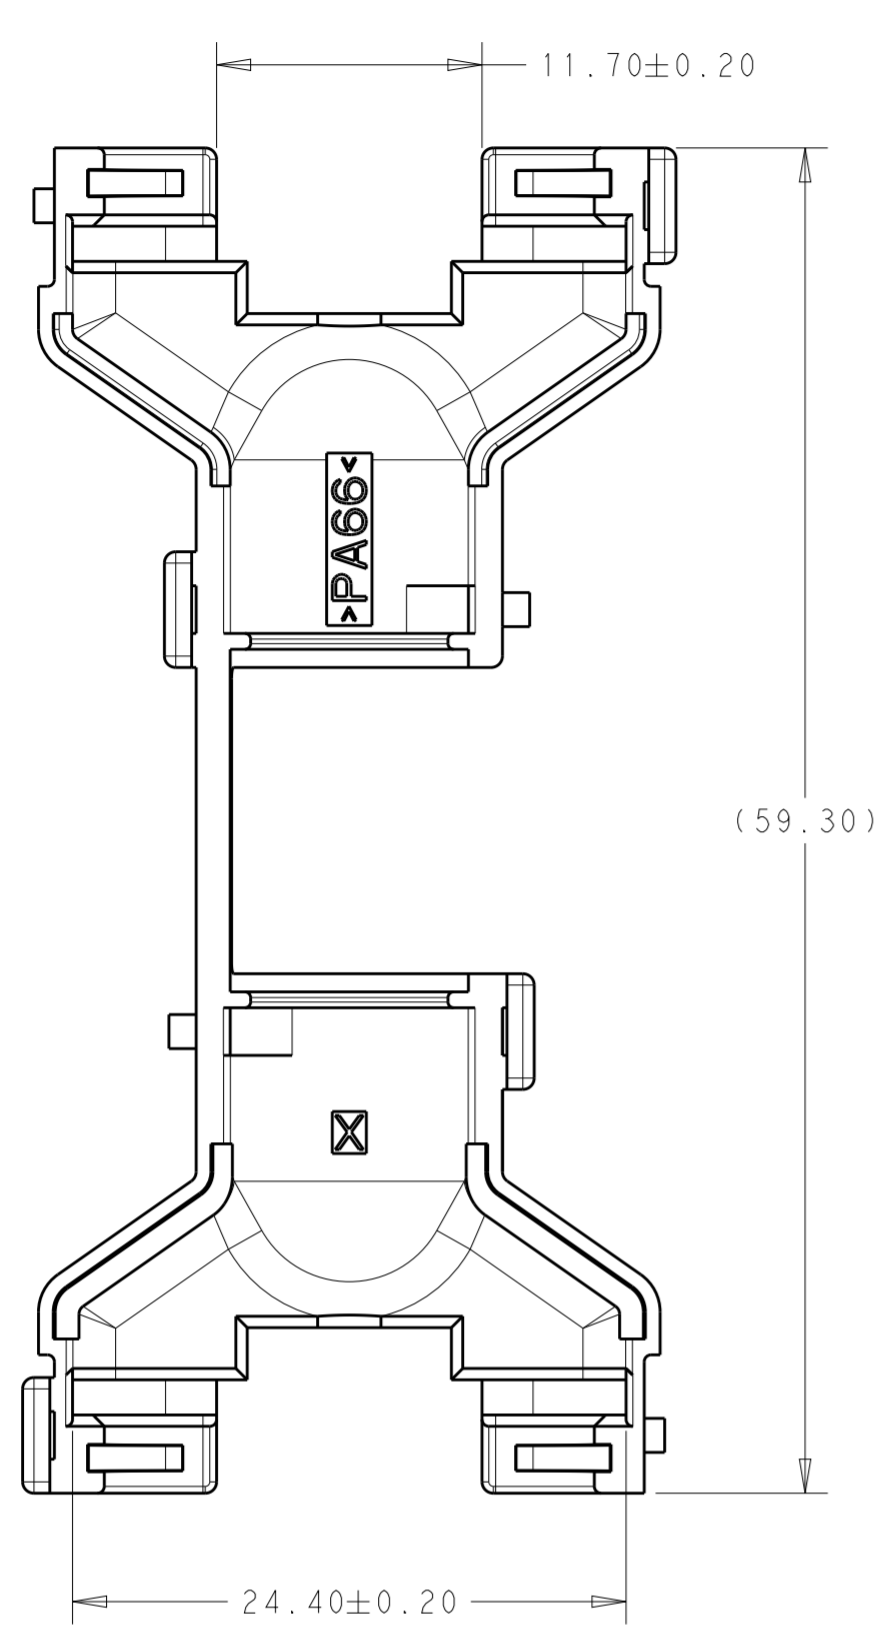

THIS DRAWING IS UNPUBLISHED. RELEASED FOR PUBLICATION 20  
 © COPYRIGHT 20 BY - ALL RIGHTS RESERVED.

REVISIONS				
P	LTR	DESCRIPTION	DATE	APVD
A		RELEASED PER ECR-15-012092	13AUG2015	MK MB

ISOMETRIC VIEWS  
SCALE 2:1

- 1. MATERIAL: PA66  
COLOR: BLACK
- 2. MATES WITH TE SINGLE-PIECE AND SELECT TWO-PIECE MALE & FEMALE CONNECTORS.  
CONTACT TE CUSTOMER SERVICE FOR SPECIFIC INQUIRIES
- 3. ACCOMODATES WIRE CORRUGATED TUBING OF 7mm INNER DIAMETER

2272162-1  
PART NO

THIS DRAWING IS A CONTROLLED DOCUMENT.		DWN D. MEAD 11AUG2014	TE Connectivity	
DIMENSIONS:		CHK M. BRENNER 12AUG2014		
mm	TOLERANCES UNLESS OTHERWISE SPECIFIED:	APVD M. BRENNER 12AUG2014	NAME MCON WIRE DRESS COVER 4P PLUG, STRAIGHT	
0 PLC	±	PRODUCT SPEC	SIZE	CAGE CODE
1 PLC	±0.3	APPLICATION SPEC	A2	-
2 PLC	±0.10	WEIGHT	DRAWING NO C-2272162	
3 PLC	±	Customer Drawing	SCALE	SHEET
4 PLC	±		3:1	1 OF 1
ANGLES	±1°			REV
FINISH	-			A