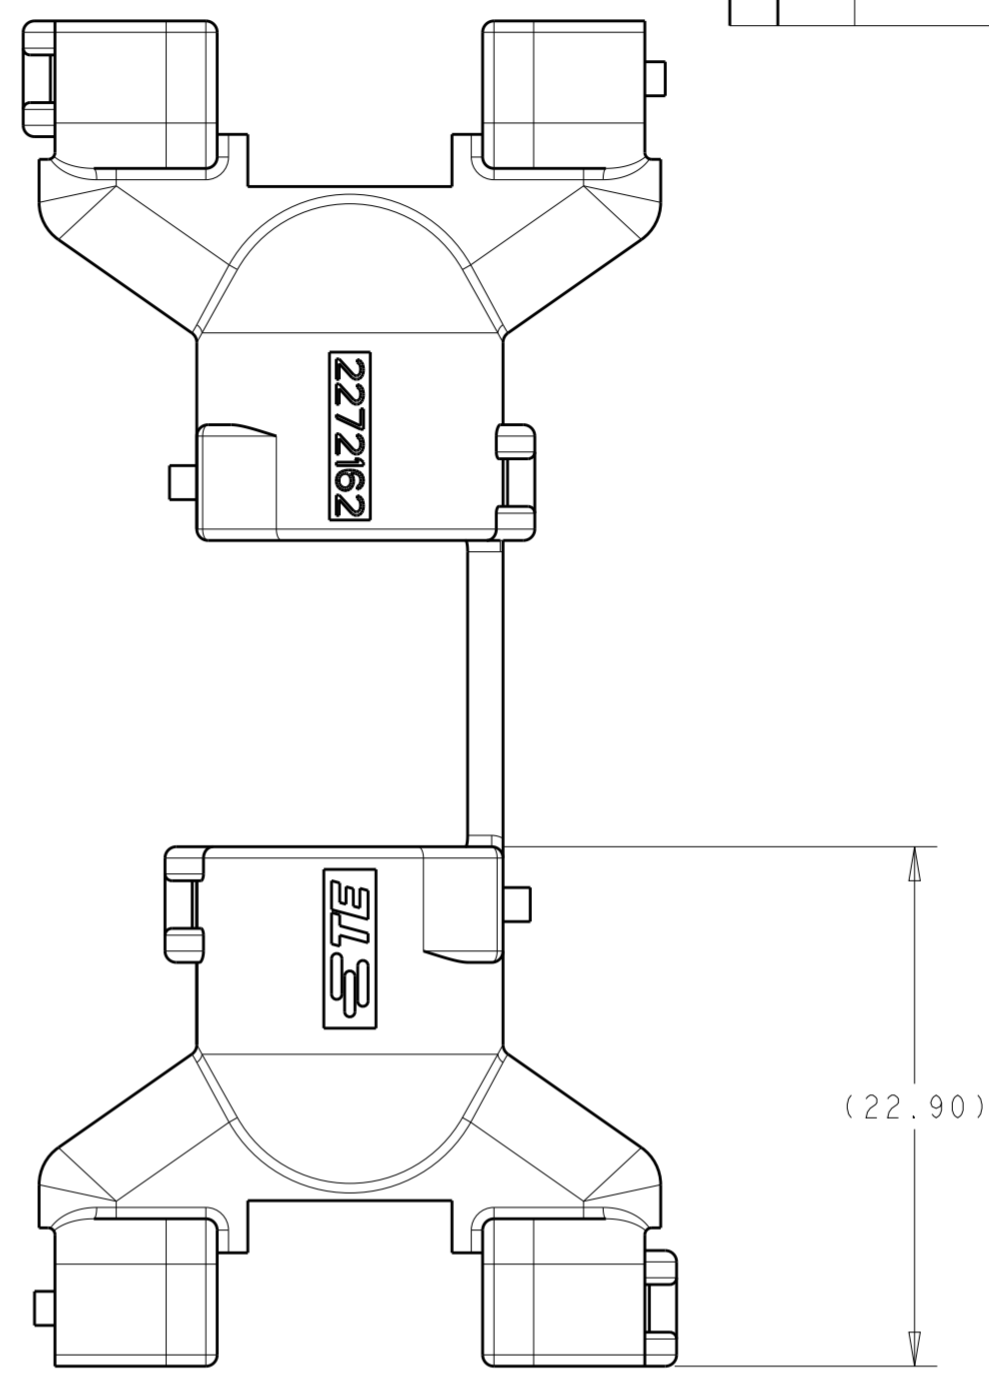

THIS DRAWING IS UNPUBLISHED. RELEASED FOR PUBLICATION 20  
 © COPYRIGHT 20 BY - ALL RIGHTS RESERVED.

REVISIONS				
P	LTR	DESCRIPTION	DATE	APVD
A		RELEASED PER ECR-15-012092	13AUG2015	MK MB

ISOMETRIC VIEWS  
SCALE 2:1

- 1. MATERIAL: PA66  
COLOR: BLACK
- 2. MATES WITH TE SINGLE-PIECE AND SELECT TWO-PIECE MALE & FEMALE CONNECTORS.  
CONTACT TE CUSTOMER SERVICE FOR SPECIFIC INQUIRIES
- 3. ACCOMODATES WIRE CORRUGATED TUBING OF 7mm INNER DIAMETER

2272162-1  
PART NO

THIS DRAWING IS A CONTROLLED DOCUMENT.		DWN D. MEAD 11AUG2014	TE Connectivity	
DIMENSIONS:		CHK M. BRENNER 12AUG2014		
mm	TOLERANCES UNLESS OTHERWISE SPECIFIED:	APVD M. BRENNER 12AUG2014	NAME MCON WIRE DRESS COVER 4P PLUG, STRAIGHT	
0 PLC	±	PRODUCT SPEC	SIZE	CAGE CODE
1 PLC	±0.3	APPLICATION SPEC	A2	-
2 PLC	±0.10	WEIGHT	DRAWING NO C-2272162	
3 PLC	±	Customer Drawing	SCALE	SHEET
4 PLC	±		3:1	1 OF 1
ANGLES	±1°			REV
FINISH	-			A