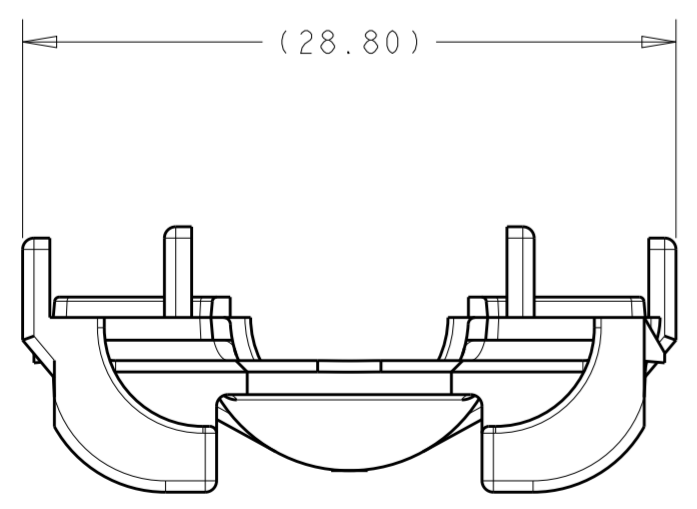

THIS DRAWING IS UNPUBLISHED. RELEASED FOR PUBLICATION 20
© COPYRIGHT 20 BY - ALL RIGHTS RESERVED.

REVISIONS				
P	LTR	DESCRIPTION	DATE	APVD
A		RELEASED PER ECR-15-012092	13AUG2015	MK MB

ISOMETRIC VIEWS
SCALE 2:1

1. MATERIAL: PA66
  COLOR: BLACK
2. MATES WITH TE SINGLE-PIECE AND SELECT TWO-PIECE MALE & FEMALE CONNECTORS.
  CONTACT TE CUSTOMER SERVICE FOR SPECIFIC INQUIRIES
3. ACCOMODATES WIRE CORRUGATED TUBING OF 7mm INNER DIAMETER

2272162-1
PART NO

THIS DRAWING IS A CONTROLLED DOCUMENT.		DWN D. MEAD 11AUG2014	TE Connectivity	
DIMENSIONS:		CHK M. BRENNER 12AUG2014		
mm	TOLERANCES UNLESS OTHERWISE SPECIFIED:	APVD M. BRENNER 12AUG2014	NAME MCON WIRE DRESS COVER 4P PLUG, STRAIGHT	
0 PLC	±	PRODUCT SPEC	SIZE	CAGE CODE
1 PLC	±0.3	APPLICATION SPEC	A2	-
2 PLC	±0.10	WEIGHT	DRAWING NO C-2272162	
3 PLC	±	Customer Drawing	SCALE	SHEET
4 PLC	±		3:1	1 OF 1
ANGLES	±1°			REV
FINISH	-			A