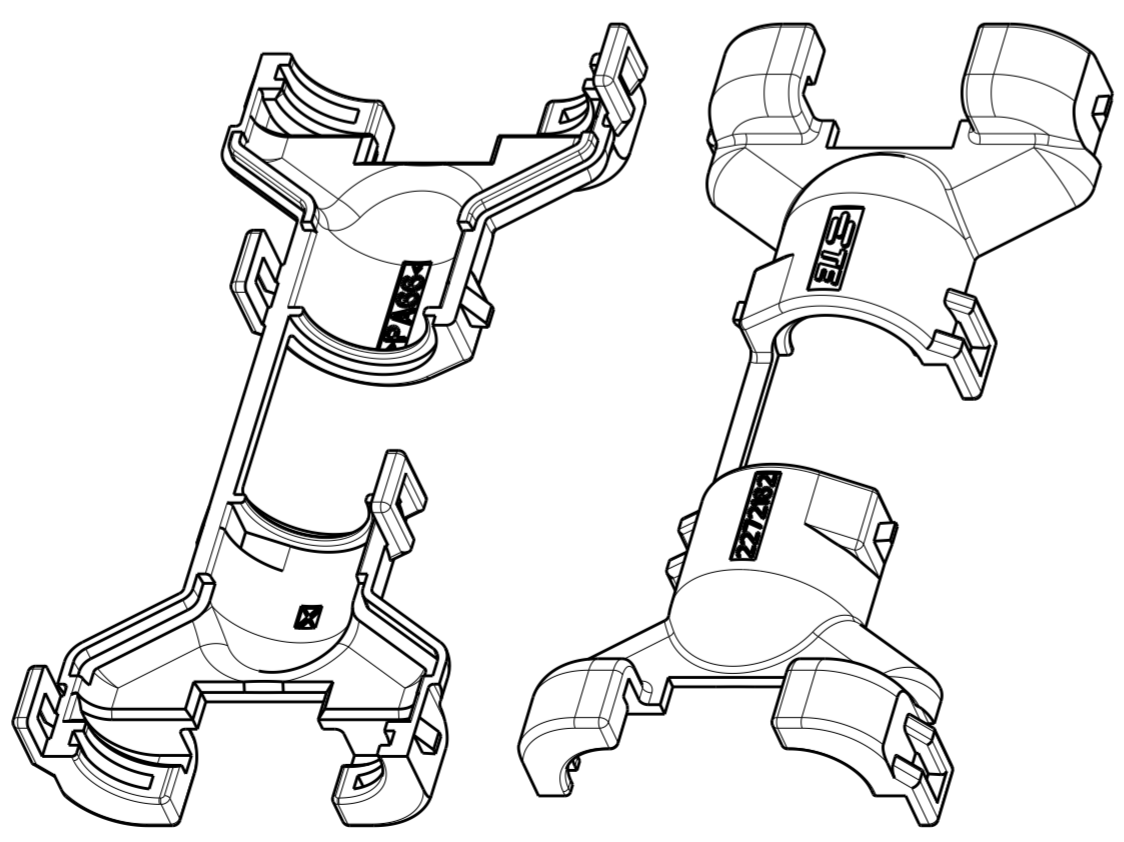

THIS DRAWING IS UNPUBLISHED. RELEASED FOR PUBLICATION 20  
 © COPYRIGHT 20 BY - ALL RIGHTS RESERVED.

REVISIONS				
P	LTR	DESCRIPTION	DATE	APVD
A		RELEASED PER ECR-15-012092	13AUG2015	MK MB

ISOMETRIC VIEWS  
SCALE 2:1

- 1. MATERIAL: PA66  
COLOR: BLACK
- 2. MATES WITH TE SINGLE-PIECE AND SELECT TWO-PIECE MALE & FEMALE CONNECTORS.  
CONTACT TE CUSTOMER SERVICE FOR SPECIFIC INQUIRIES
- 3. ACCOMODATES WIRE CORRUGATED TUBING OF 7mm INNER DIAMETER

2272162-1  
PART NO

THIS DRAWING IS A CONTROLLED DOCUMENT.		DWN D. MEAD 11AUG2014	TE Connectivity	
DIMENSIONS:		CHK M. BRENNER 12AUG2014		
mm	TOLERANCES UNLESS OTHERWISE SPECIFIED:	APVD M. BRENNER 12AUG2014	NAME MCON WIRE DRESS COVER 4P PLUG, STRAIGHT	
0 PLC	±	PRODUCT SPEC	SIZE	CAGE CODE
1 PLC	±0.3	APPLICATION SPEC	A2	-
2 PLC	±0.10	WEIGHT	DRAWING NO C-2272162	
3 PLC	±	Customer Drawing	SCALE	SHEET
4 PLC	±		3:1	1 OF 1
ANGLES	±1°			REV
FINISH	-			A