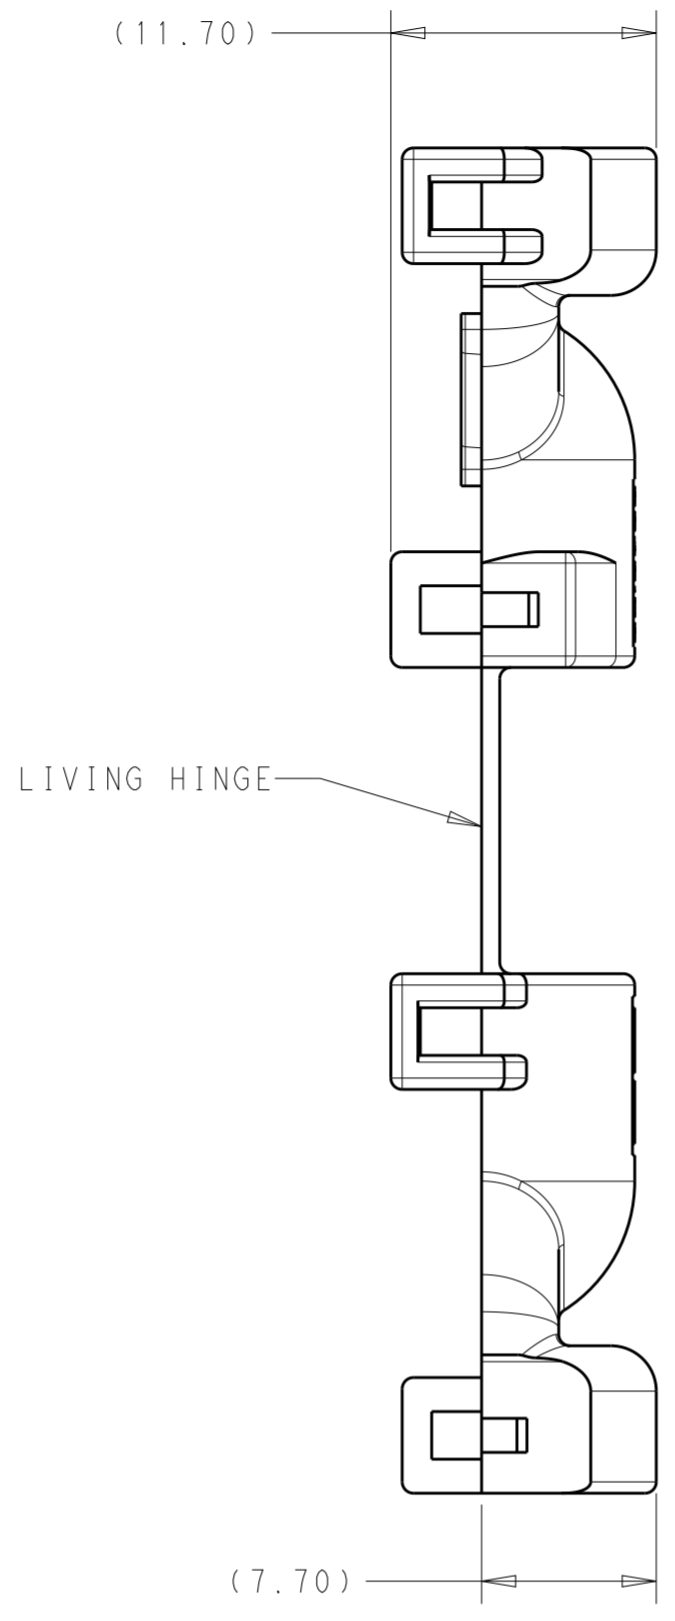

THIS DRAWING IS UNPUBLISHED. RELEASED FOR PUBLICATION 20  
 © COPYRIGHT 20 BY - ALL RIGHTS RESERVED.

REVISIONS				
P	LTR	DESCRIPTION	DATE	APVD
A		RELEASED PER ECR-15-012092	13AUG2015	MK MB

ISOMETRIC VIEWS  
SCALE 2:1

- 1. MATERIAL: PA66  
COLOR: BLACK
- 2. MATES WITH TE SINGLE-PIECE AND SELECT TWO-PIECE MALE & FEMALE CONNECTORS.  
CONTACT TE CUSTOMER SERVICE FOR SPECIFIC INQUIRIES
- 3. ACCOMODATES WIRE CORRUGATED TUBING OF 7mm INNER DIAMETER

2272162-1  
PART NO

THIS DRAWING IS A CONTROLLED DOCUMENT.		DWN D. MEAD 11AUG2014	TE Connectivity	
DIMENSIONS:		CHK M. BRENNER 12AUG2014		
mm	TOLERANCES UNLESS OTHERWISE SPECIFIED:	APVD M. BRENNER 12AUG2014	NAME MCON WIRE DRESS COVER 4P PLUG, STRAIGHT	
0 PLC	±	PRODUCT SPEC	SIZE	CAGE CODE
1 PLC	±0.3	APPLICATION SPEC	A2	-
2 PLC	±0.10	WEIGHT	DRAWING NO C-2272162	
3 PLC	±	Customer Drawing	SCALE	SHEET
4 PLC	±		3:1	1 OF 1
ANGLES	±1°			REV
FINISH	-			A