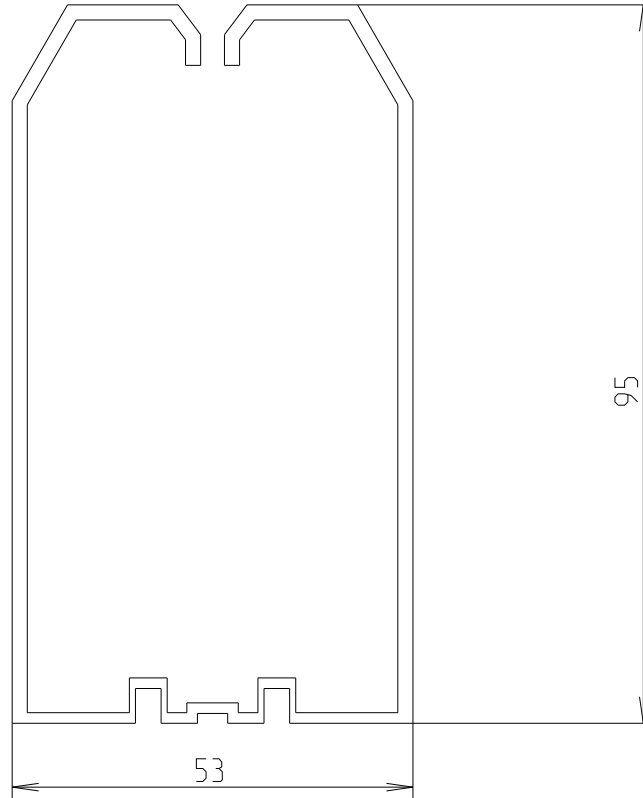

REVISIONS

P	LTR	DESCRIPTION	DATE	DWN	APVD
	A	First release	18JUN2021	SL	VR

SCALE 1:2

1SET411307R0000

PART NO.

© 2021 TE Connectivity. All Rights Reserved.

DIMENSIONS: mm TOLERANCES UNLESS OTHERWISE SPECIFIED: 0 PLC ± 1 PLC ±1 2 PLC ±1 3 PLC ±1 4 PLC ±1 ANGLES ±	DWN 08-Jul-21 01:27:00 PM Seguin, Laurene CHK 2021-06-18 Seguin, Laurene APVD 2021-07-06 Villard, Romain PRODUCT SPEC - APPLICATION SPEC - WEIGHT -	MATERIAL PA66+%25CF FINISH - NAME WD-1-RT-6010 - SIZE A 4 CAGE CODE 00779 DRAWING NO ©=1SNP300194-0203 RESTRICTED TO -
	CUSTOMER DRAWING SCALE 1:1 SHEET 1 OF 1 REV A	