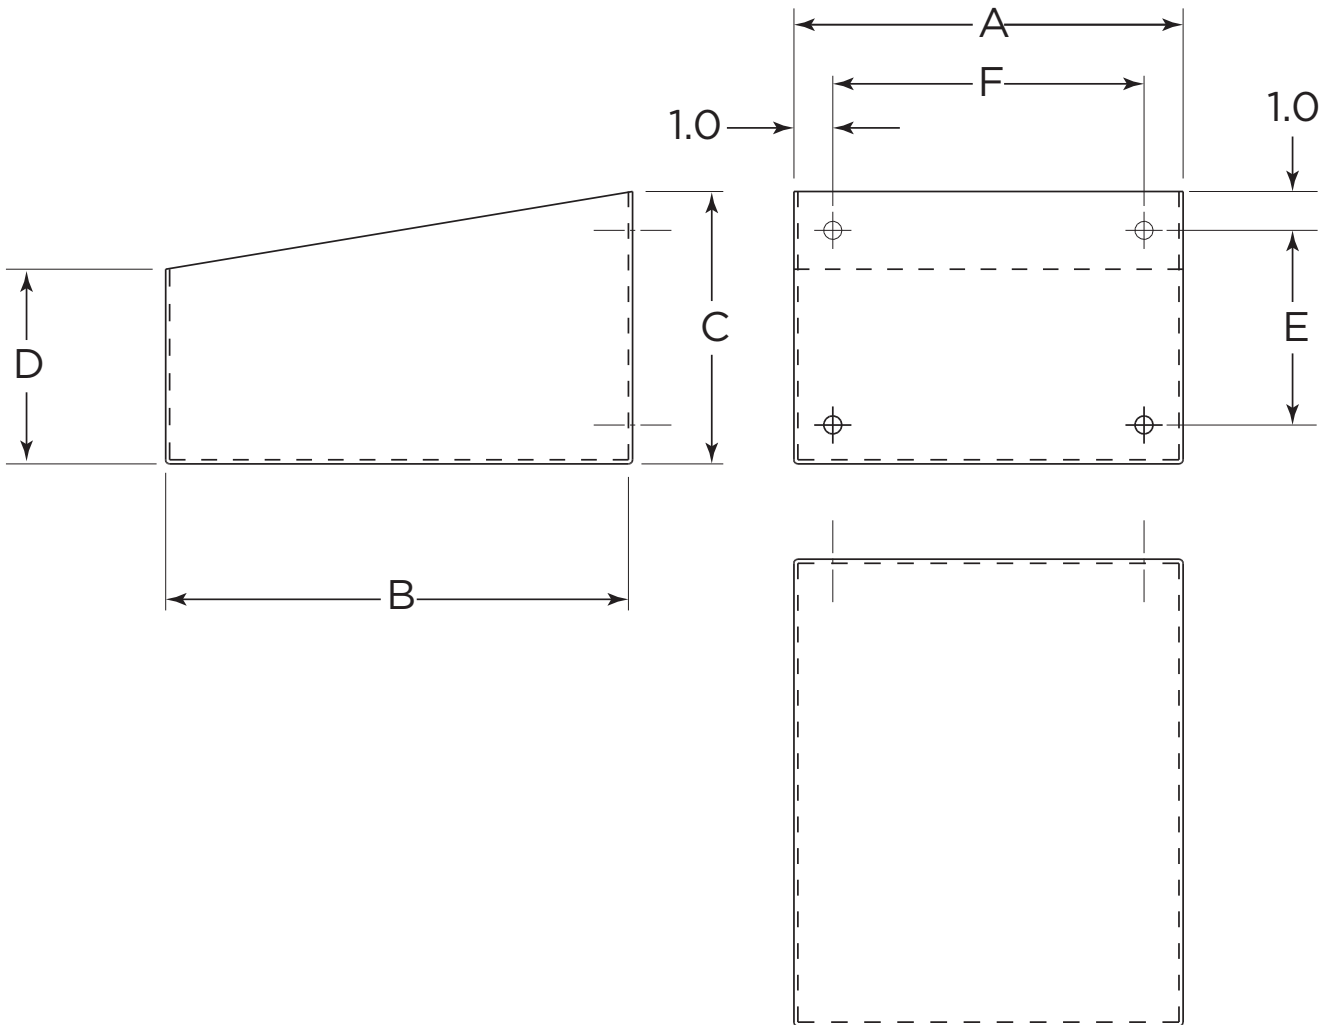

NEMA Cabinet Legs

NEMA Cabinet Legs

For use with CDEUX, CDEUW, CDEUL and TECUL Series NEMA Cabinet Style Filters

Each Leg requires the following additional installation hardware *(sold separately)*

<u>TE part #</u>	<u>Description</u>	<u>Qty</u>
4-1609604-6	Screw, 7-16 x 1" L	4
4-1609555-6	Nut, Hex 7/16-14	4
4-1609422-5	Washer, Flat, 7/16"	8
4-1609428-5	Washer, Lock, 7/16"	4

Filter cabinets specified with factory installed legs are supplied with legs continuously welded to the exterior of the filter enclosure. No penetrations are made in the enclosure to accommodate the legs.

* 1200A Models require two LU800 and one LU1200C. The LU1200C is the Center Leg only.

** 1000A Models require two LF800 and one LF1000C. The LF1000C is the Center Leg only