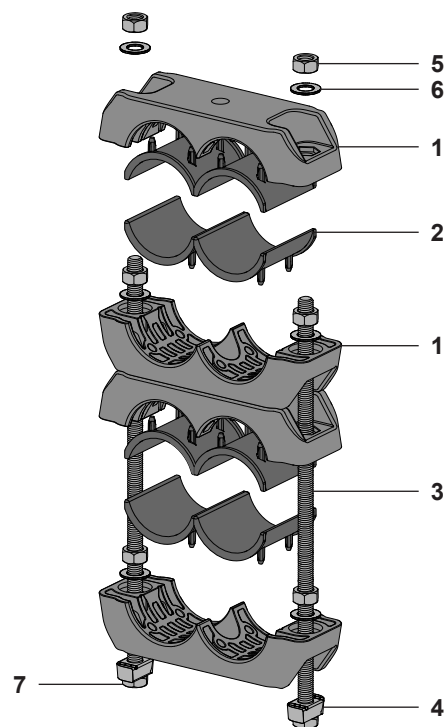

INSTALLATION INSTRUCTIONS

EPP-3858-8/21

Available sizes:

CCD26-38-SN-DOUB

CCD38-50-SN-DOUB

CCD50-63-SN-DOUB

CCD63-75-SN-DOUB

Stacked Cable Cleats

TE's Cable Accessories

#	Part Description	Qty.
1	Cleat top / bottom	4 pc
2	EPDM insert	8 pcs
3	Stud	2 pcs
4	Strut nut	2 pcs
5	Nut	6 pcs
6	Washer	6 pcs
7	Half nut	2 pc
8	Installation instructions	1 pc

Connect with us: [TE.com/energy-contact](https://www.te.com/energy-contact)