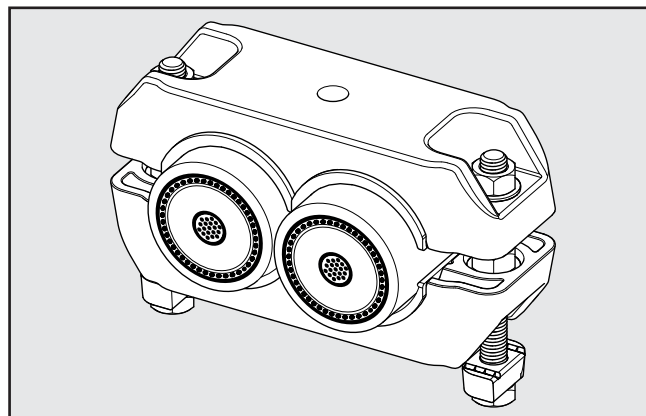

INSTALLATION INSTRUCTIONS

EPP-3681-7/22

Available sizes:

- CCD15-26-SN
- CCD26-38-SN
- CCD38-50-SN
- CCD50-63-SN
- CCD63-75-SN

Dual Cable Cleats

TE's Cable Accessories

#	Part Description	Qty.
1	Cleat top / bottom	2 pcs
2	EPDM insert	4 pcs
3	Screw	2 pcs
4	Strut nut	2 pcs
5	Washer	4 pcs
6	Nut	4 pcs
7	Installation instructions	1 pc