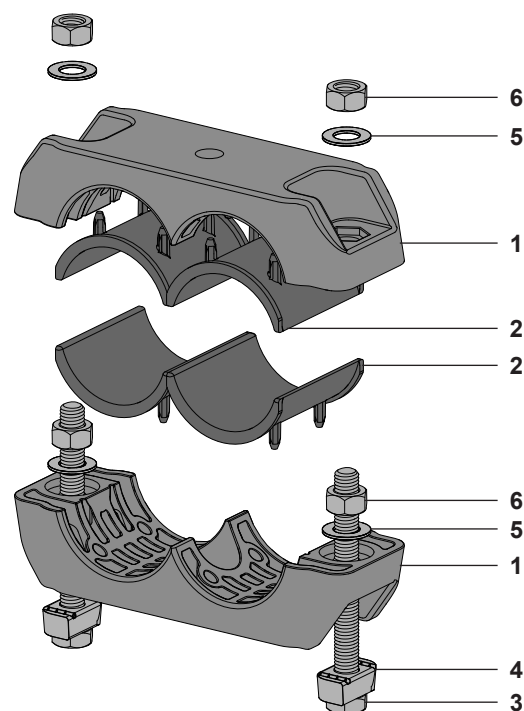

INSTALLATION INSTRUCTIONS

EPP-3681-7/22

Available sizes:

- CCD15-26-SN
- CCD26-38-SN
- CCD38-50-SN
- CCD50-63-SN
- CCD63-75-SN

Dual Cable Cleats

TE's Cable Accessories

#	Part Description	Qty.
1	Cleat top / bottom	2 pcs
2	EPDM insert	4 pcs
3	Screw	2 pcs
4	Strut nut	2 pcs
5	Washer	4 pcs
6	Nut	4 pcs
7	Installation instructions	1 pc