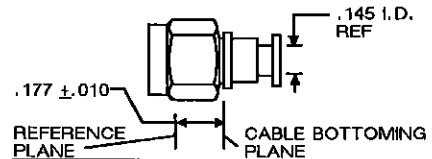

AMP SERIES SMA PLUG,
STAINLESS STEEL BODY W/ CENTER
CONTACT FOR RG-402/U CABLE
M39012/79B3104 AMP P/N 227743-1

TOOL	DIE SET	LOCATOR
HAND, 59980-1	312253-1	220221-2
PNEU, 58318-1	313720-1	308075-2

AMP SERIES SMA PLUG,
STAINLESS STEEL BODY W/ CENTER
CONTACT FOR RG-402/U CABLE
M39012/79B3104 AMP P/N 227743-1

TOOL	DIE SET	LOCATOR
HAND, 59980-1	312253-1	220221-2
PNEU, 58318-1	313720-1	308075-2

AMP SERIES SMA PLUG,
STAINLESS STEEL BODY W/ CENTER
CONTACT FOR RG-402/U CABLE
M39012/79B3104 AMP P/N 227743-1

TOOL	DIE SET	LOCATOR
HAND, 59980-1	312253-1	220221-2
PNEU, 58318-1	313720-1	308075-2