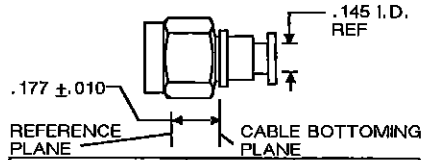

AMP SERIES SMA PLUG,
STAINLESS STEEL BODY W/ CENTER
CONTACT FOR RG-402/U CABLE
M39012/79B3104 AMP P/N 227743-1