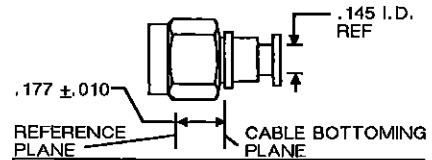

AMP SERIES SMA PLUG,
STAINLESS STEEL BODY W/ CENTER
CONTACT FOR RG-402/U CABLE
M39012/79B3104 AMP P/N 227743-1