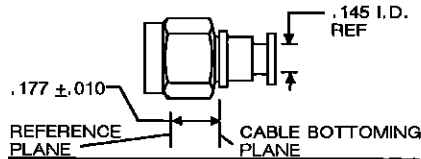

AMP SERIES SMA PLUG,
STAINLESS STEEL BODY W/ CENTER
CONTACT FOR RG-402/U CABLE
M39012/79B3104 AMP P/N 227743-1

TOOL	DIE SET	LOCATOR
HAND, 59980-1	312253-1	220221-2
PNEU, 58318-1	313720-1	308075-2

AMP SERIES SMA PLUG,
STAINLESS STEEL BODY W/ CENTER
CONTACT FOR RG-402/U CABLE
M39012/79B3104 AMP P/N 227743-1

TOOL	DIE SET	LOCATOR
HAND, 59980-1	312253-1	220221-2
PNEU, 58318-1	313720-1	308075-2

AMP SERIES SMA PLUG,
STAINLESS STEEL BODY W/ CENTER
CONTACT FOR RG-402/U CABLE
M39012/79B3104 AMP P/N 227743-1

TOOL	DIE SET	LOCATOR
HAND, 59980-1	312253-1	220221-2
PNEU, 58318-1	313720-1	308075-2