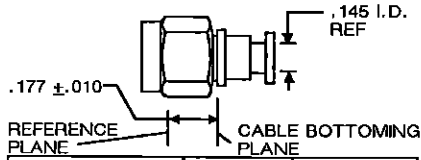

AMP SERIES SMA PLUG,
STAINLESS STEEL BODY W/ CENTER
CONTACT FOR RG-402/U CABLE
M39012/79B3104 AMP P/N 227743-1