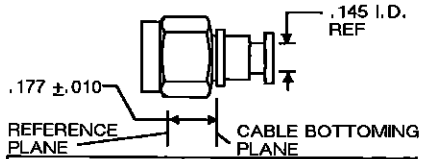

AMP SERIES SMA PLUG,
STAINLESS STEEL BODY W/ CENTER
CONTACT FOR RG-402/U CABLE
M39012/79B3104 AMP P/N 227743-1

TOOL	DIE SET	LOCATOR
HAND, 59980-1	312253-1	220221-2
PNEU, 58318-1	313720-1	308075-2

AMP SERIES SMA PLUG,
STAINLESS STEEL BODY W/ CENTER
CONTACT FOR RG-402/U CABLE
M39012/79B3104 AMP P/N 227743-1

TOOL	DIE SET	LOCATOR
HAND, 59980-1	312253-1	220221-2
PNEU, 58318-1	313720-1	308075-2

AMP SERIES SMA PLUG,
STAINLESS STEEL BODY W/ CENTER
CONTACT FOR RG-402/U CABLE
M39012/79B3104 AMP P/N 227743-1

TOOL	DIE SET	LOCATOR
HAND, 59980-1	312253-1	220221-2
PNEU, 58318-1	313720-1	308075-2