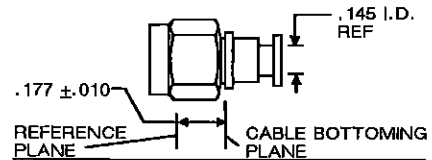

AMP SERIES SMA PLUG,
STAINLESS STEEL BODY W/ CENTER
CONTACT FOR RG-402/U CABLE
M39012/79B3104 AMP P/N 227743-1