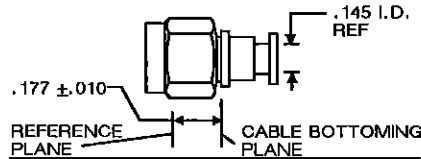

AMP SERIES SMA PLUG,
STAINLESS STEEL BODY W/ CENTER
CONTACT FOR RG-402/U CABLE
M39012/79B3104 AMP P/N 227743-1