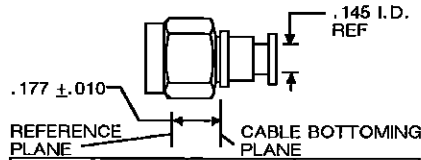

AMP SERIES SMA PLUG,
STAINLESS STEEL BODY W/ CENTER
CONTACT FOR RG-402/U CABLE
M39012/79B3104 AMP P/N 227743-1