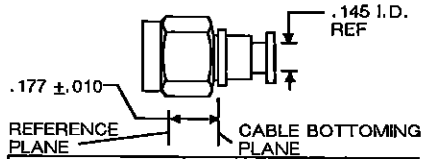

AMP SERIES SMA PLUG,
STAINLESS STEEL BODY W/ CENTER
CONTACT FOR RG-402/U CABLE
M39012/79B3104 AMP P/N 227743-1