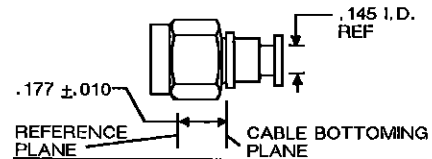

AMP SERIES SMA PLUG,
STAINLESS STEEL BODY W/ CENTER
CONTACT FOR RG-402/U CABLE
M39012/79B3104 AMP P/N 227743-1