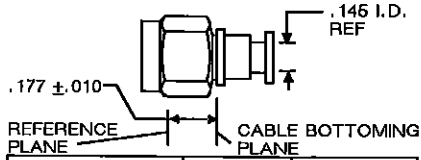

AMP SERIES SMA PLUG,
STAINLESS STEEL BODY W/ CENTER
CONTACT FOR RG-402/U CABLE
M39012/79B3104 AMP P/N 227743-1