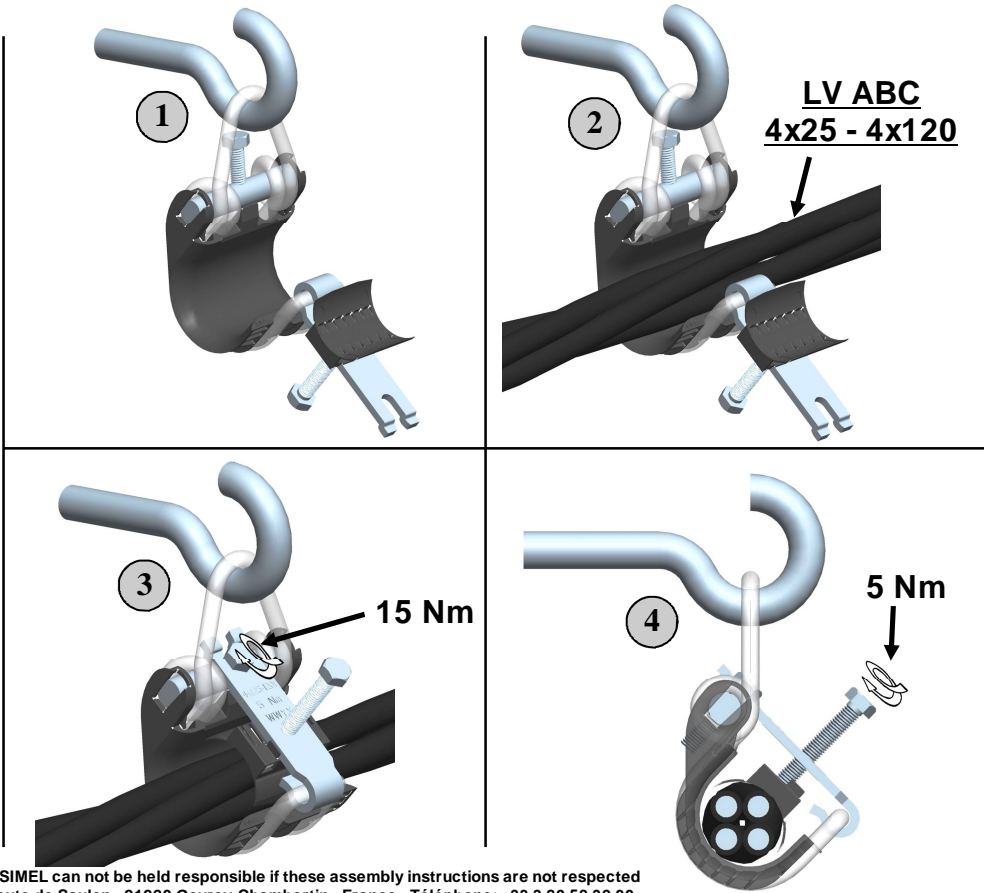

Tyco Electronics

USC 25-120

INSTRUCTION FOR USE

EQ00-0098-09 PN:2037239-1 REV B

Tyco Electronics SIMEL can not be held responsible if these assembly instructions are not respected
TYCO SIMEL - Route de Saulon - 21220 Gevrey-Chambertin - France - Téléphone: +33 3 80 58 32 00