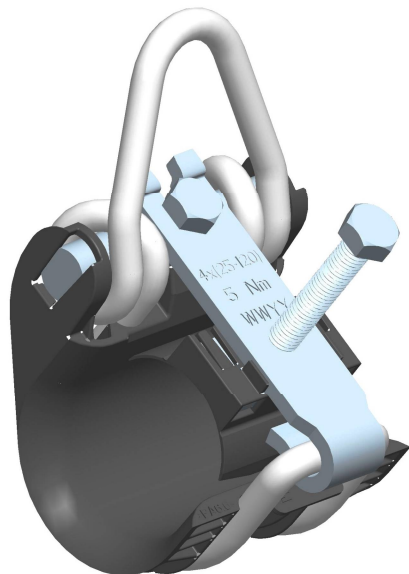

Tyco Electronics

USC 25-120

INSTRUCTION FOR USE

EQ00-0098-09 PN:2037239-1 REV B

Tyco Electronics SIMEL can not be held responsible if these assembly instructions are not respected
TYCO SIMEL - Route de Saulon - 21220 Gevrey-Chambertin - France - Téléphone: +33 3 80 58 32 00