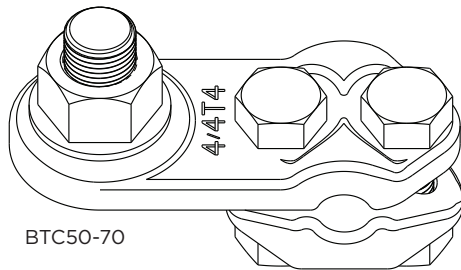

UTILUX COPPER BOLTED TEE CLAMPS

Utilux has engineered the correct combination of material thickness and crimp die selection to ensure that the optimum compression ratios are achieved when crimping. Annealing also ensures that connectors can be crimped without damage and electro tinning minimises corrosion. These features combined with correct termination procedures will ensure a connection that will perform for many years.

PRODUCT SELECTION INFORMATION				
Catalogue Number	Main Cable Range (mm²)		Dimensions (mm)	
	Min	Max	A	B
BTC50-70	50	70	79.5	32
BTC70-95	70	95	88.5	70

BTC50-70

te.com/energy

©2016 TE Connectivity Ltd. family of companies. All Rights Reserved. EPP-2487-DDS13-AU-2/16

FOR MORE INFORMATION: TE Customer Support Centers

NSW/QLD/NT/ACT:	+61 (2) 9554 2695
VIC/TAS/SA:	+61 (3) 9271 5243
WA:	+61 (8) 9358 7806
New Zealand:	+64 (9) 634 4580