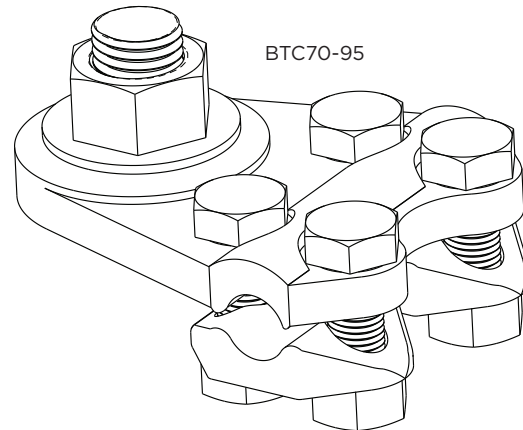

BTC70-95

te.com/energy

©2016 TE Connectivity Ltd. family of companies. All Rights Reserved. EPP-2487-DDS13-AU-2/16

FOR MORE INFORMATION: TE Customer Support Centers

NSW/QLD/NT/ACT:	+61 (2) 9554 2695
VIC/TAS/SA:	+61 (3) 9271 5243
WA:	+61 (8) 9358 7806
New Zealand:	+64 (9) 634 4580