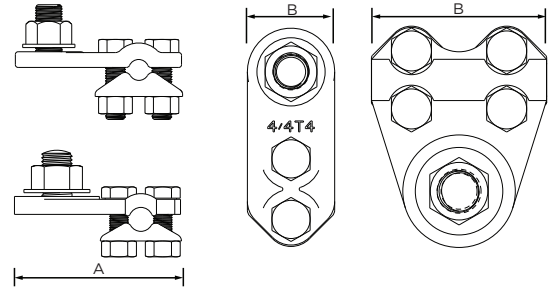

UTILUX COPPER BOLTED TEE CLAMPS

Utilux has engineered the correct combination of material thickness and crimp die selection to ensure that the optimum compression ratios are achieved when crimping. Annealing also ensures that connectors can be crimped without damage and electro tinning minimises corrosion. These features combined with correct termination procedures will ensure a connection that will perform for many years.

PRODUCT SELECTION INFORMATION				
Catalogue Number	Main Cable Range (mm²)		Dimensions (mm)	
	Min	Max	A	B
BTC50-70	50	70	79.5	32
BTC70-95	70	95	88.5	70

BTC50-70

te.com/energy

©2016 TE Connectivity Ltd. family of companies. All Rights Reserved. EPP-2487-DDS13-AU-2/16

FOR MORE INFORMATION: TE Customer Support Centers

NSW/QLD/NT/ACT:	+61 (2) 9554 2695
VIC/TAS/SA:	+61 (3) 9271 5243
WA:	+61 (8) 9358 7806
New Zealand:	+64 (9) 634 4580