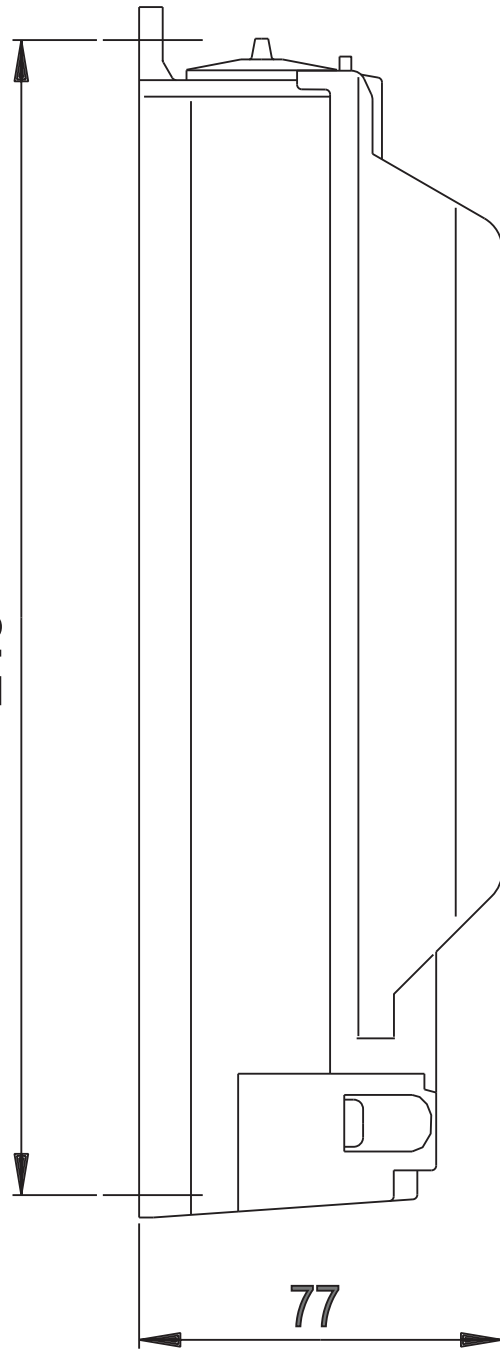

1 2 3 4

A

B

C

D

KM 412-2

245

77

Customer Drawing

REV.	MODIFICATION	DATE	N.

2020	DATE	NAME
DRAWN	21.01.	Valerius
CHECKED		

EKM-2050, highcover

CD-412-EKM-2050-HD

CD-412-EKM-2050-HD.cdr  
CAD NO.:

DRAWING NO.:

REPLACEMENT FOR:

1 2 3 4