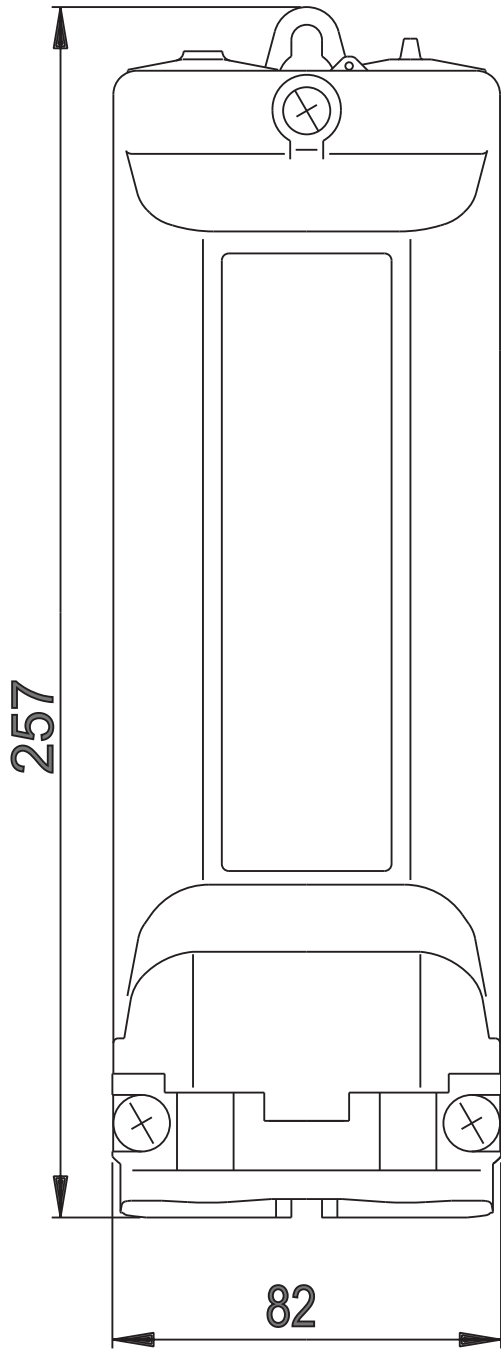

1 2 3 4

A

B

C

D

KM 412-2

245

77

Customer Drawing

REV.	MODIFICATION	DATE	N.

2020	DATE	NAME
DRAWN	21.01.	Valerius
CHECKED		

EKM-2050, highcover

CD-412-EKM-2050-HD

CD-412-EKM-2050-HD.cdr  
CAD NO.:

DRAWING NO.:

REPLACEMENT FOR: