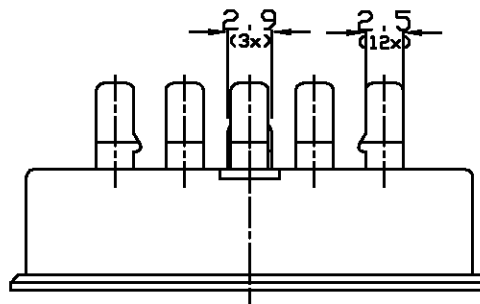

CUSTOMER DRAWING

SECTION A-A

NOTE  
1. TO BE MATED WITH CAP HOUSING (P/N: 85264)

YELLOW	85222-1
COLOR	PART NO.

PRINT DIST.

					© 1995 AMP MFG KOREA ALL RIGHT RESERVED AMP PRODUCTS COVERED BY PATENTS AND DR PATENTS PENDING		AMP AMP MFG KOREA			
					WIRE RANGE	INSULATION DIA	NAME 070/250 15P DBL PLATE FOR CAP HSG. ECONOSEAL J-MARKII+CONN.			
					MATERIAL	FINISH/COLOR	TOLERANCES			
					PBT	SEE TABLE	0KXX<10 ±0.2	SIZE	LOC	NUMBER
					DR	APP	10KXX<30 ±0.25	A3	DS	85222
					CHK	REL	30KXX<100±0.3	SCALE	REV	SHEET
LTR REVISION RECORD DR CHK DATE							ANGLES ±3°	2/1	A	1/1