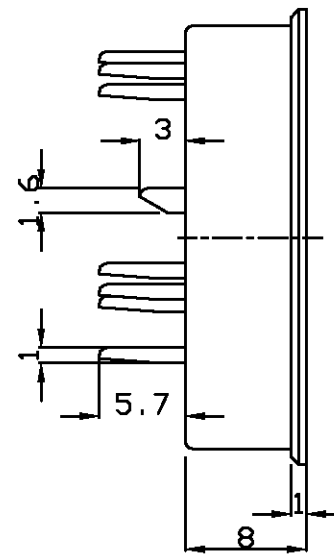

CUSTOMER DRAWING

SECTION A-A

NOTE  
1. TO BE MATED WITH CAP HOUSING (P/N: 85264)

YELLOW	85222-1
COLOR	PART NO.

PRINT DIST.

					© 1995 AMP MFG KOREA ALL RIGHT RESERVED AMP PRODUCTS COVERED BY PATENTS AND DR PATENTS PENDING		AMP AMP MFG KOREA			
					WIRE RANGE	INSULATION DIA	NAME 070/250 15P DBL PLATE FOR CAP HSG. ECONOSEAL J-MARKII+CONN.			
					MATERIAL	FINISH/COLOR	TOLERANCES			
					PBT	SEE TABLE	0KXX<10 ±0.2	SIZE	LOC	NUMBER
					DR	APP	10KXX<30 ±0.25	A3	DS	85222
					CHK	REL	30KXX<100±0.3	SCALE	REV	SHEET
LTR REVISION RECORD DR CHK DATE							ANGLES ±3°	2/1	A	1/1