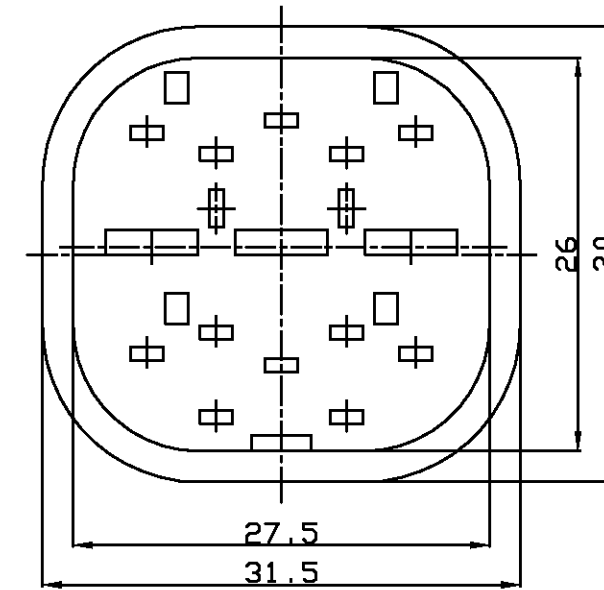

CUSTOMER DRAWING

SECTION A-A

NOTE  
1. TO BE MATED WITH CAP HOUSING (P/N: 85264)

YELLOW	85222-1
COLOR	PART NO.

PRINT DIST.

					© 1995 AMP MFG KOREA ALL RIGHT RESERVED AMP PRODUCTS COVERED BY PATENTS AND DR PATENTS PENDING		AMP AMP MFG KOREA			
					WIRE RANGE	INSULATION DIA	NAME 070/250 15P DBL PLATE FOR CAP HSG. ECONOSEAL J-MARKII+CONN.			
					MATERIAL	FINISH/COLOR	TOLERANCES			
					PBT	SEE TABLE	0KXX<10 ±0.2	SIZE	LOC	NUMBER
					DR	APP	10KXX<30 ±0.25	A3	DS	85222
					CHK	REL	30KXX<100±0.3	SCALE	REV	SHEET
LTR REVISION RECORD DR CHK DATE							ANGLES ±3°	2/1	A	1/1