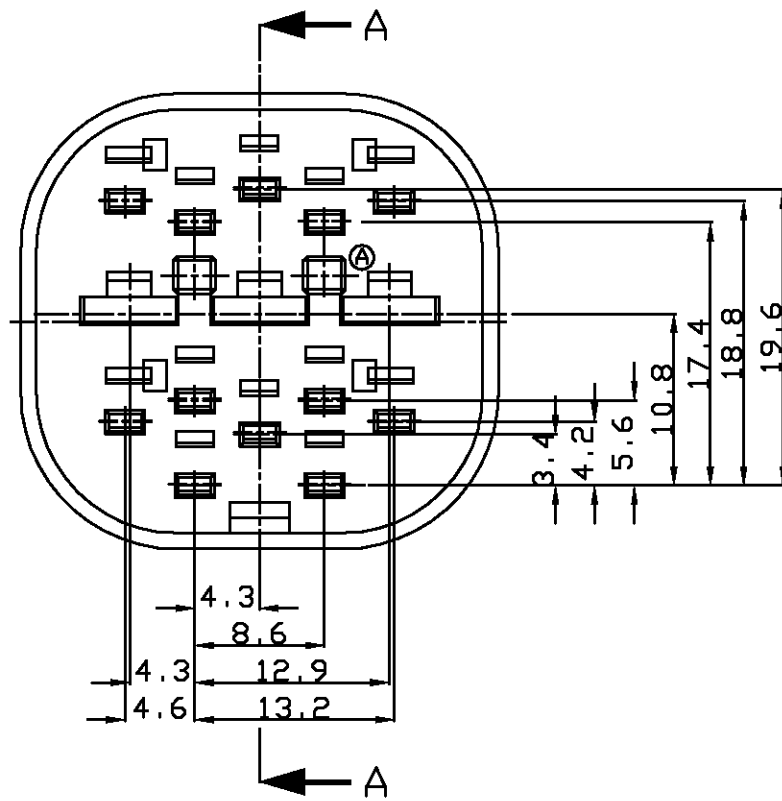

CUSTOMER DRAWING

SECTION A-A

NOTE  
1. TO BE MATED WITH CAP HOUSING (P/N: 85264)

YELLOW	85222-1
COLOR	PART NO.

PRINT DIST.

					© 1995 AMP MFG KOREA ALL RIGHT RESERVED AMP PRODUCTS COVERED BY PATENTS AND DR PATENTS PENDING		AMP AMP MFG KOREA			
					WIRE RANGE	INSULATION DIA	NAME 070/250 15P DBL PLATE FOR CAP HSG. ECONOSEAL J-MARKII+CONN.			
					MATERIAL	FINISH/COLOR	TOLERANCES			
					PBT	SEE TABLE	0KXX<10 ±0.2	SIZE	LOC	NUMBER
					DR	APP	10KXX<30 ±0.25	A3	DS	85222
					CHK	REL	30KXX<100±0.3	SCALE	REV	SHEET
LTR REVISION RECORD DR CHK DATE							ANGLES ±3°	2/1	A	1/1