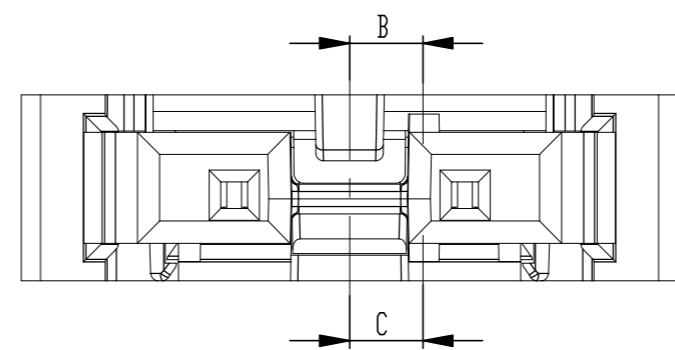

Codierung /coding 524191
 2-polige Variante / 2-pin version
 Farbe: schwarz/ colour: black

Abdeckung vorverrastet
 cover loose mounted

Abdeckung verpresst
 cover pressed on

Codierung /coding 524192
 2-polige Variante / 2-pin version
 Farbe: schwarz/ colour: black

M 2 : 1
 2-polige Variante / 2-pin version 524191
 Farbe: schwarz/ colour: black

Dimension no.	Tolerances Dim. for Information ISO 8015		Scale 5:1 Material
Customer drawing: THIS DRAWING IS A CONTROLLED DOCUMENT.	Subject to modification without prior notice. Drawing will not be updated.		ERNI-VolTron 1000 Female Cable Outlet 180 6.20 SRC-A 02p
b Index	02.07.2021 Date		©= 524193-E 1 A2
Class			SRCBUG