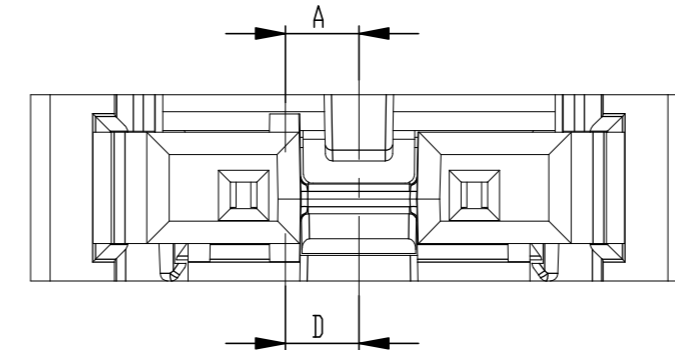

Codierung /coding 524191
 2-polige Variante / 2-pin version
 Farbe: schwarz/ colour: black

Abdeckung vorverrastet
 cover loose mounted

Abdeckung verpresst
 cover pressed on

Codierung /coding 524192
 2-polige Variante / 2-pin version
 Farbe: schwarz/ colour: black

M 2 : 1
 2-polige Variante / 2-pin version 524191
 Farbe: schwarz/ colour: black

Dimension no.	Tolerances Dim. for Information ISO 8015		Scale 5:1 Material
Customer drawing: THIS DRAWING IS A CONTROLLED DOCUMENT.	Subject to modification without prior notice. Drawing will not be updated.		ERNI-VolTron 1000 Female Cable Outlet 180 6.20 SRC-A 02p
b Index	02.07.2021 Date		©= 524193-E 1 A2
Class			SRCBUG