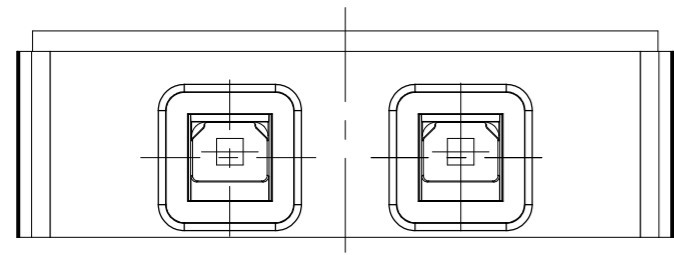

Codierung /coding 524191
 2-polige Variante / 2-pin version
 Farbe: schwarz/ colour: black

Abdeckung vorverrastet
 cover loose mounted

Abdeckung verpresst
 cover pressed on

Codierung /coding 524192
 2-polige Variante / 2-pin version
 Farbe: schwarz/ colour: black

M 2 : 1
 2-polige Variante / 2-pin version 524191
 Farbe: schwarz/ colour: black

Dimension no.	Tolerances Dim. for Information ISO 8015		Scale 5:1 Material
Customer drawing: THIS DRAWING IS A CONTROLLED DOCUMENT.	Subject to modification without prior notice. Drawing will not be updated.		ERNI-VolTron 1000 Female Cable Outlet 180 6.20 SRC-A 02p
b Index	02.07.2021 Date		©= 524193-E 1 A2
Class			SRCBUG