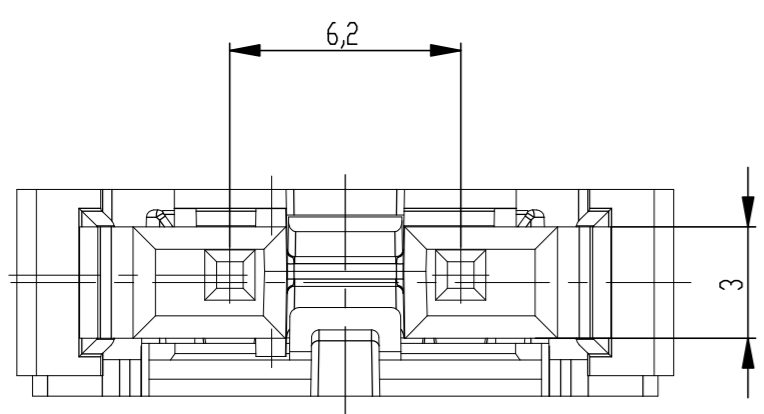

Kontaktbezeichnung
contact marking