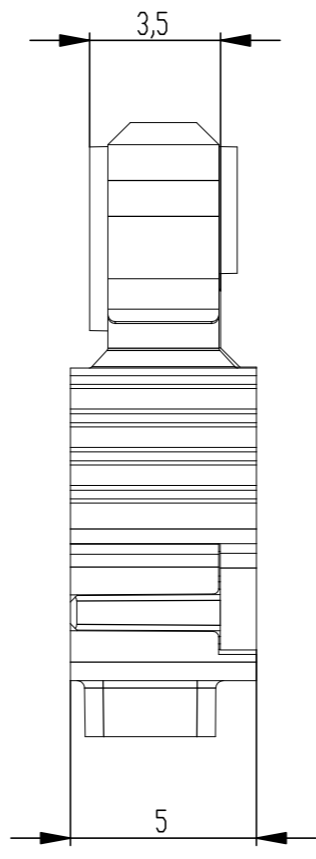

Codierung /coding 524191
 2-polige Variante / 2-pin version
 Farbe: schwarz/ colour: black

Abdeckung vorverrastet
 cover loose mounted

Abdeckung verpresst
 cover pressed on

Codierung /coding 524192
 2-polige Variante / 2-pin version
 Farbe: schwarz/ colour: black

524192-E		orange orange	2,0		2,0	passend zu Codierung: ID-Nr. 524227 - orange A ID-Nr. 524256 - orange P fitting for coding: ID-Nr. 524227 - orange A ID-Nr. 524256 - orange P	
524191-E		schwarz black	2,0	2,0		passend zu Codierung: ID-Nr. 524226 - schwarz A ID-Nr. 524255 - schwarz P fitting for coding: ID-Nr. 524226 - black A ID-Nr. 524255 - black P	
Ident-Nr. part-no.	Codierung coding	Farbe color	A	B	C	D	Bemerkung note

M 2 : 1
 2-polige Variante / 2-pin version 524191
 Farbe: schwarz/ colour: black

Dimension no.	Tolerances Dim. for Information ISO 8015		Scale 5:1 Material
Customer drawing: THIS DRAWING IS A CONTROLLED DOCUMENT.	Subject to modification without prior notice. Drawing will not be updated.		ERNI-VolTron 1000 Female Cable Outlet 180 6.20 SRC-A 02p
b Index	02.07.2021 Date		©= 524193-E 1 A2
Class			SRCBUG