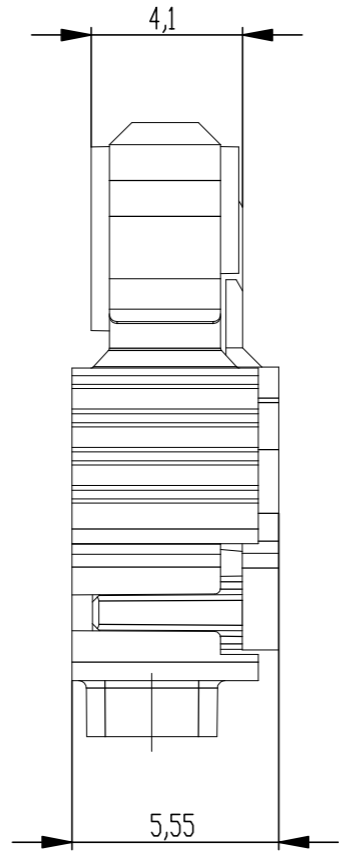

Codierung /coding 524191
 2-polige Variante / 2-pin version
 Farbe: schwarz/ colour: black

Abdeckung vorverrastet
 cover loose mounted

Abdeckung verpresst
 cover pressed on

Codierung /coding 524192
 2-polige Variante / 2-pin version
 Farbe: schwarz/ colour: black

524192-E		orange orange	2,0		2,0	passend zu Codierung: ID-Nr. 524227 - orange A ID-Nr. 524256 - orange P fitting for coding: ID-Nr. 524227 - orange A ID-Nr. 524256 - orange P	
524191-E		schwarz black	2,0	2,0		passend zu Codierung: ID-Nr. 524226 - schwarz A ID-Nr. 524255 - schwarz P fitting for coding: ID-Nr. 524226 - black A ID-Nr. 524255 - black P	
Ident-Nr. part-no.	Codierung coding	Farbe color	A	B	C	D	Bemerkung note

M 2 : 1
 2-polige Variante / 2-pin version 524191
 Farbe: schwarz/ colour: black

Dimension no.	Tolerances Dim. for Information ISO 8015		Scale 5:1 Material
Customer drawing: THIS DRAWING IS A CONTROLLED DOCUMENT.	Subject to modification without prior notice. Drawing will not be updated.		ERNI-VolTron 1000 Female Cable Outlet 180 6.20 SRC-A 02p
b Index	02.07.2021 Date		©= 524193-E 1 A2
Class			SRCBUG