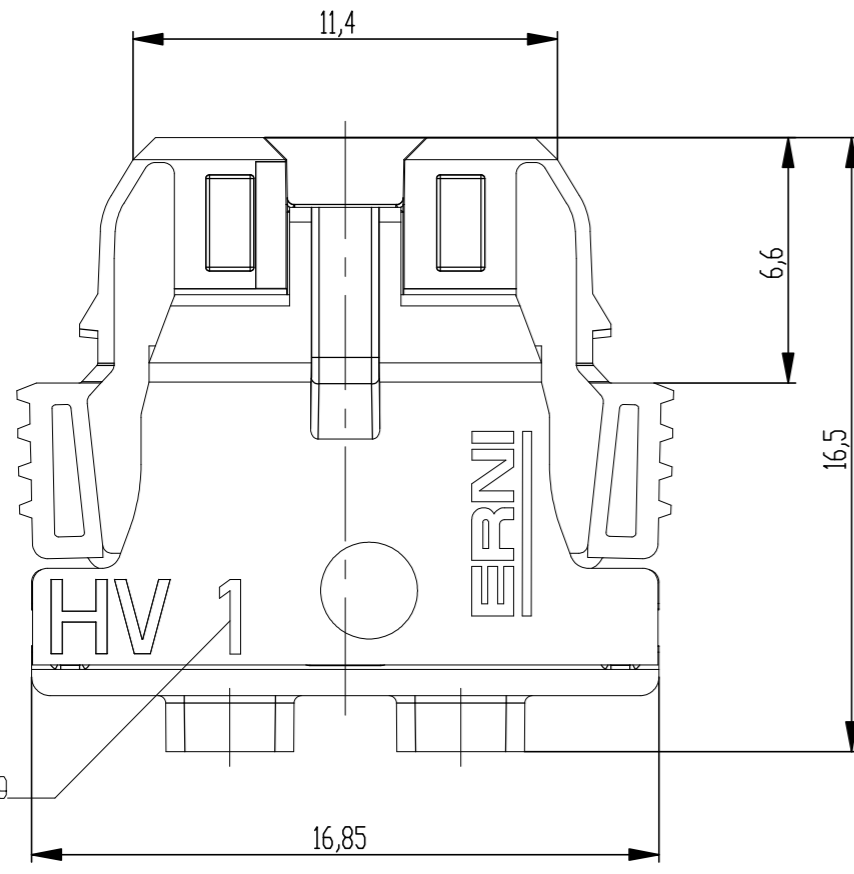

Codierung /coding 524191
 2-polige Variante / 2-pin version
 Farbe: schwarz/ colour: black

Abdeckung vorverrastet
 cover loose mounted

Abdeckung verpresst
 cover pressed on

Codierung /coding 524192
 2-polige Variante / 2-pin version
 Farbe: schwarz/ colour: black

524192-E		orange orange	2,0		2,0	passend zu Codierung: ID-Nr. 524227 - orange A ID-Nr. 524256 - orange P fitting for coding: ID-Nr. 524227 - orange A ID-Nr. 524256 - orange P	
524191-E		schwarz black	2,0	2,0		passend zu Codierung: ID-Nr. 524226 - schwarz A ID-Nr. 524255 - schwarz P fitting for coding: ID-Nr. 524226 - black A ID-Nr. 524255 - black P	
Ident-Nr. part-no.	Codierung coding	Farbe color	A	B	C	D	Bemerkung note

M 2 : 1
 2-polige Variante / 2-pin version 524191
 Farbe: schwarz/ colour: black

Dimension no.	Tolerances Dim. for Information ISO 8015		Scale 5:1 Material
Customer drawing: THIS DRAWING IS A CONTROLLED DOCUMENT.	Subject to modification without prior notice. Drawing will not be updated.		ERNI-VolTron 1000 Female Cable Outlet 180 6.20 SRC-A 02p
b Index	02.07.2021 Date		©= 524193-E 1 A2
Class			SRCBUG