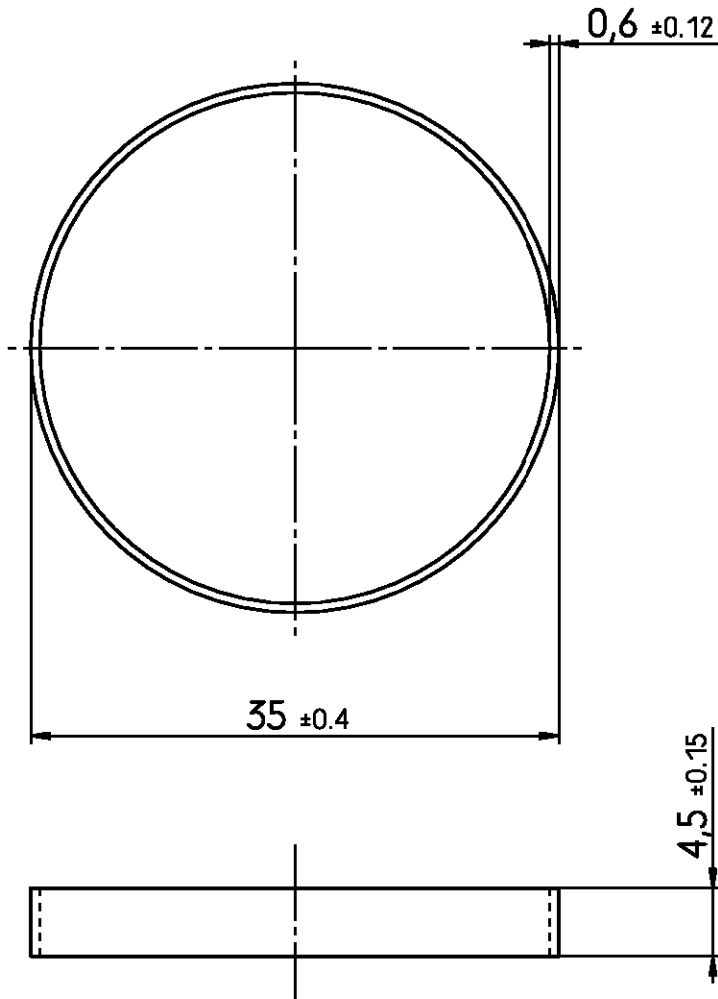

E

F

Active part numbers. Contact
TE Connectivity for
other configuration availability

Old Part Number	TE Part Number
C39228-A161-C11	3-1393610-1

TE Connectivity

LOC
GW

DIMENSIONS
IN MM

SCALE 2:1

WEIGHT

MATERIAL PA66

PART NAME

Massbild Schlaufe

Customer Drawing Loop

PART NO.

C39228-A161-C11-*7427

SHT.