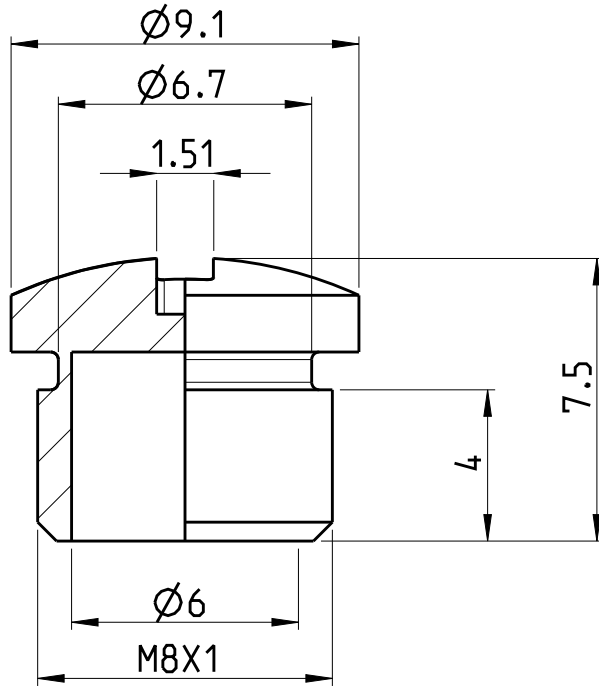

REVISIONS

P	LTR	DESCRIPTION	DATE	DWN	APVD
	A	INITIAL RELEASE	02DEC2015	TJ	NG

2823563-1 AS SHOWN

NOTES:

1. PROTECTION: IP67
2. ALL DIMENSIONS ARE REFERENCE ONLY UNLESS OTHERWISE TOLERANCE SPECIFIED

RELEASED FOR PUBLICATION

ALL RIGHTS RESERVED.

THIS DRAWING IS UNPUBLISHED.

© COPYRIGHT copyright\_date BY -

DIMENSIONS: mm		DWN M THAJUDEEN 02-Dec-15	MATERIAL PA66 V2	FINISH BLACK
TOLERANCES UNLESS OTHERWISE SPECIFIED:		CHK RAVI MR 02-Dec-15	 TE Connectivity	
0 PLC ±		APVD NIMBENNAPPA G 02-Dec-15		
1 PLC ±		PRODUCT SPEC	NAME M8 DUST CAP FOR FEMALE CONN W/O SLEEVE	
2 PLC ±		APPLICATION SPEC	SIZE A 4	RESTRICTED TO -
3 PLC ±			CAGE CODE -	DRAWING NO C-2823563
4 PLC ±			WEIGHT 0.21	
ANGLES ±			CUSTOMER DRAWING	
			SCALE 5:1	SHEET 1 OF 1
				REV A