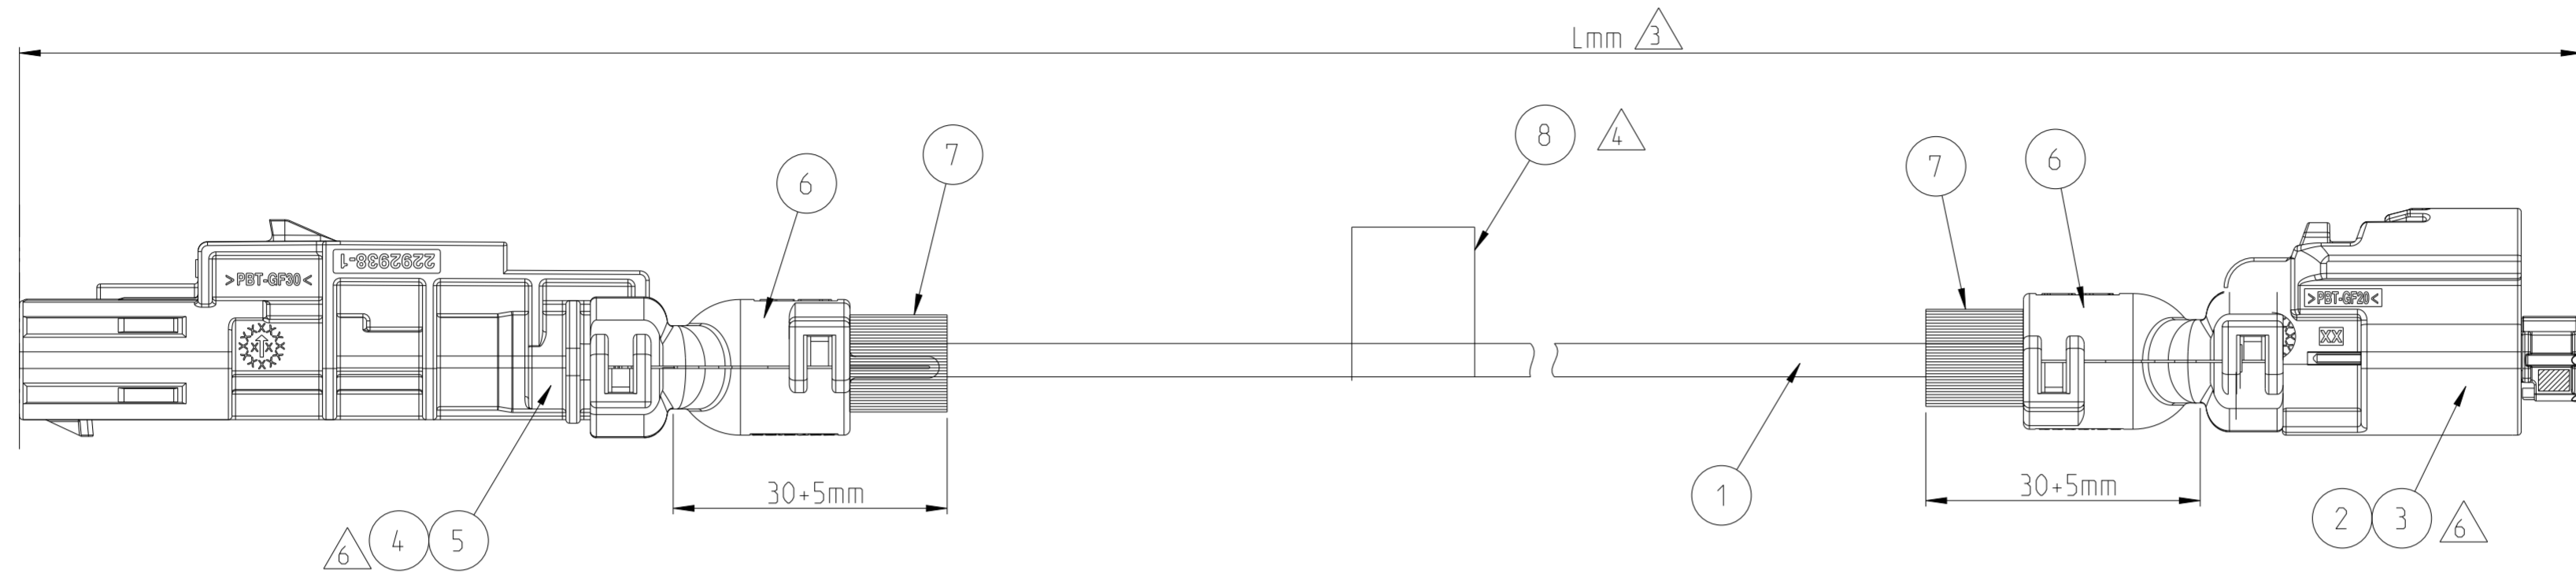

NOTES :

- PACKAGING:
ASSEMBLY IN TE STANDARD CARTON
 - ELECTRICAL TEST: 100% FOR SHORT CIRCUIT ACC. TE SPECIFICATION 108-18857. STANDARD TEST 3.1.1 a,b,d AND 3.1.2 d.e.m.
- △ LENGTH "L" ACCORDING TABLE IS FOR STRAIGHT CABLE.
- △ LABEL PRINT SEE LABEL LEGEND
- APPLICATION SPECIFICATION FOR enetSEAL 114-151045
APPLICATION SPECIFICATION FOR MCON 1.2 mm CONTACT SYSTEM 114-18464
INSTRUCTION SHEET FOR 1.2-mm MCON WIRE DRESS COVER 408-32185
- △ RETAINER PRESENT AND CLOSED.
- △ REFER LENGTH SCHEDULE.

LENGTH SCHEDULE △△

TE PN	REV	ALIAS PART NO	LENGTH L (mm)	TOL (mm)
2362354-1	A	UTPB-ESMSA-ESFSA-500	500	+20
2362354-2	B	UTPB-ESMSA-ESFSA-100	1000	+20
2362354-3	B	UTPB-ESMSA-ESFSA-1500	1500	+30
2362354-4	B	UTPB-ESMSA-ESFSA-3000	3000	+40
2362354-5	B	UTPB-ESMSA-ESFSA-5000	5000	+40

PRODUCT CHARACTERISTICS ACC. QMP EMEA_12 BESONDERE MERKMALE NACH QMP EMEA_12		TOLERANCING ISO 8015 TOLERIERUNG ISO 8015
DIESE ZEICHNUNG IST EIN KONTROLLIERTES DOKUMENT. BEMASSUNGEN UND TOLERANZEN GEMAESS GPS (ISO STANDARDS).		
THIS DRAWING IS A CONTROLLED DOCUMENT.		
DIMENSIONS: mm		TOLERANCES UNLESS OTHERWISE SPECIFIED:
MATERIAL		FINISH
-		-
-		-

 TE Connectivity

NAME: ENETSEAL+MALE TO FEMALECABLE ASSY

SIZE: A2 CAGE CODE: 00779 DRAWING NO: C-2362354 RESTRICTED TO: B2

SCALE: 2:1 SHEET: 1 OF 1