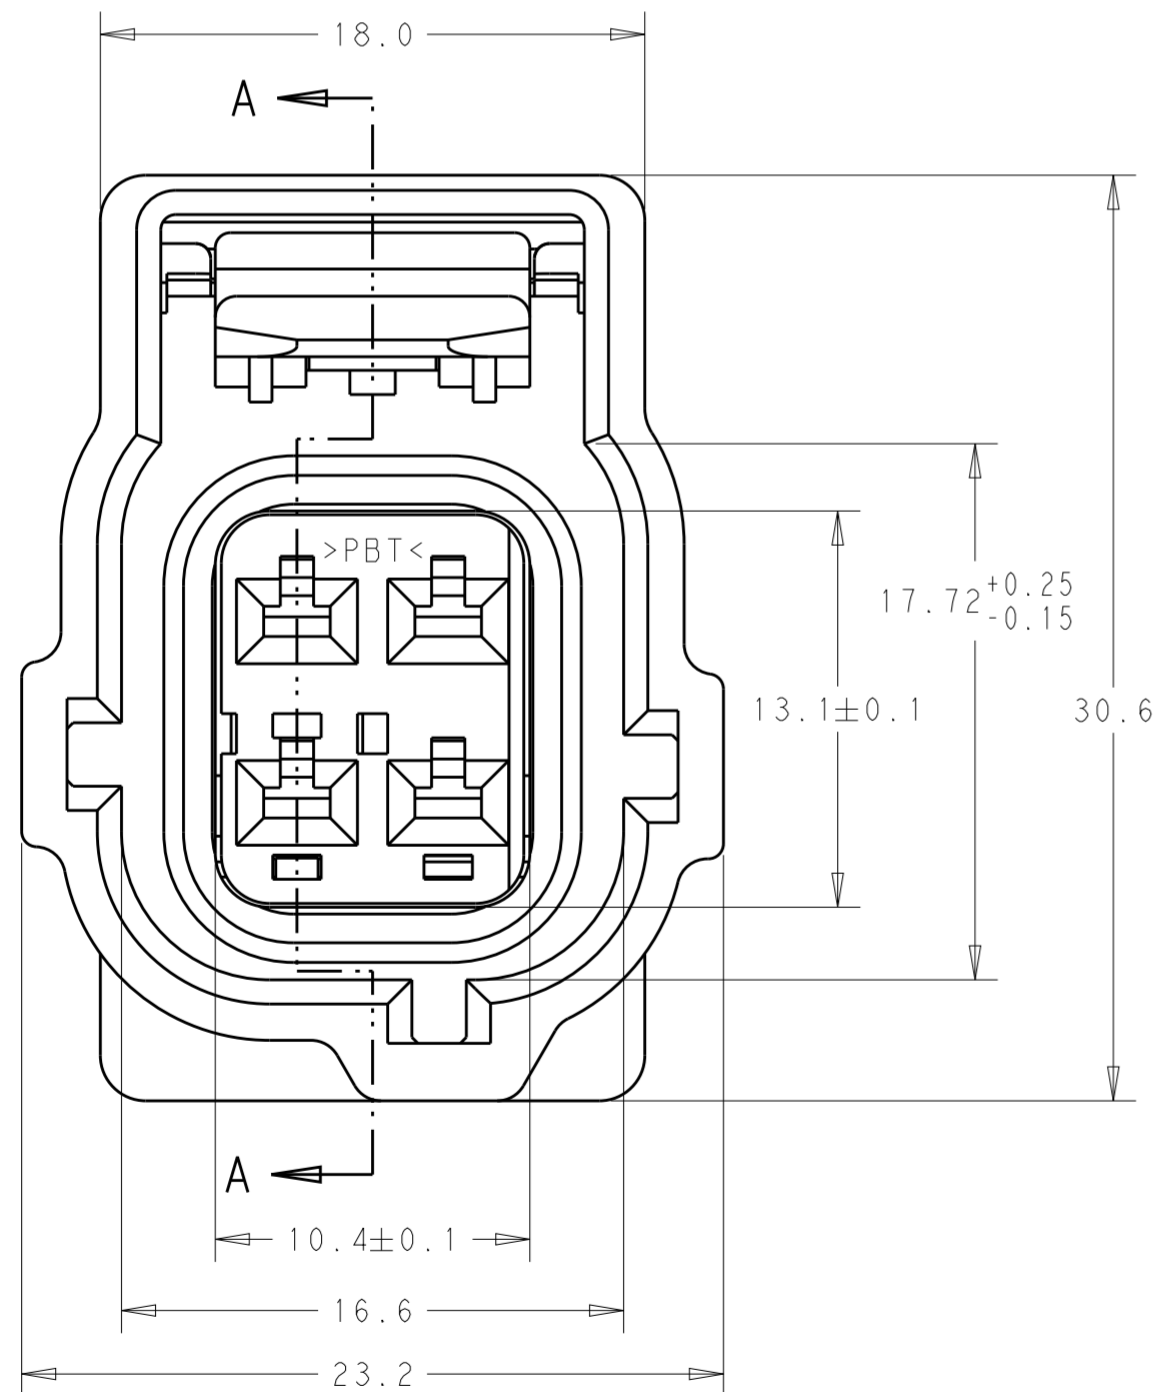

THIS DRAWING IS UNPUBLISHED. RELEASED FOR PUBLICATION 2018  
 © COPYRIGHT 2018 BY - TE CONNECTIVITY ALL RIGHTS RESERVED.

REVISIONS				
P	LTR	DESCRIPTION	DATE	APVD
A		INITIAL DRAWING	30MAY2018	JMS HC

VIEW B-B

SECTION A-A

NATURAL	2337311-1
PLUG COLOR	TE PART NUMBER

THIS DRAWING IS A CONTROLLED DOCUMENT.		DWN J. SHIRK 30MAY2018	<b>STE</b> TE Connectivity	
DIMENSIONS: mm		CHK H. CASTELLANOS 30MAY2018		
TOLERANCES UNLESS OTHERWISE SPECIFIED:		APVD H. CASTELLANOS 30MAY2018	NAME 2 X 2 PLG ASSY KEY H-C3 W/CPA	
0 PLC ± 1 PLC ±0.3 2 PLC ±0.15 3 PLC ± 4 PLC ±		PRODUCT SPEC -	SIZE CAGE CODE DRAWING NO A200779 C-2337311	
MATERIAL -		FINISH -	RESTRICTED TO	
-		WEIGHT -	SCALE 4:1 SHEET 1 OF 1 REV A	
-		CUSTOMER DRAWING	-	