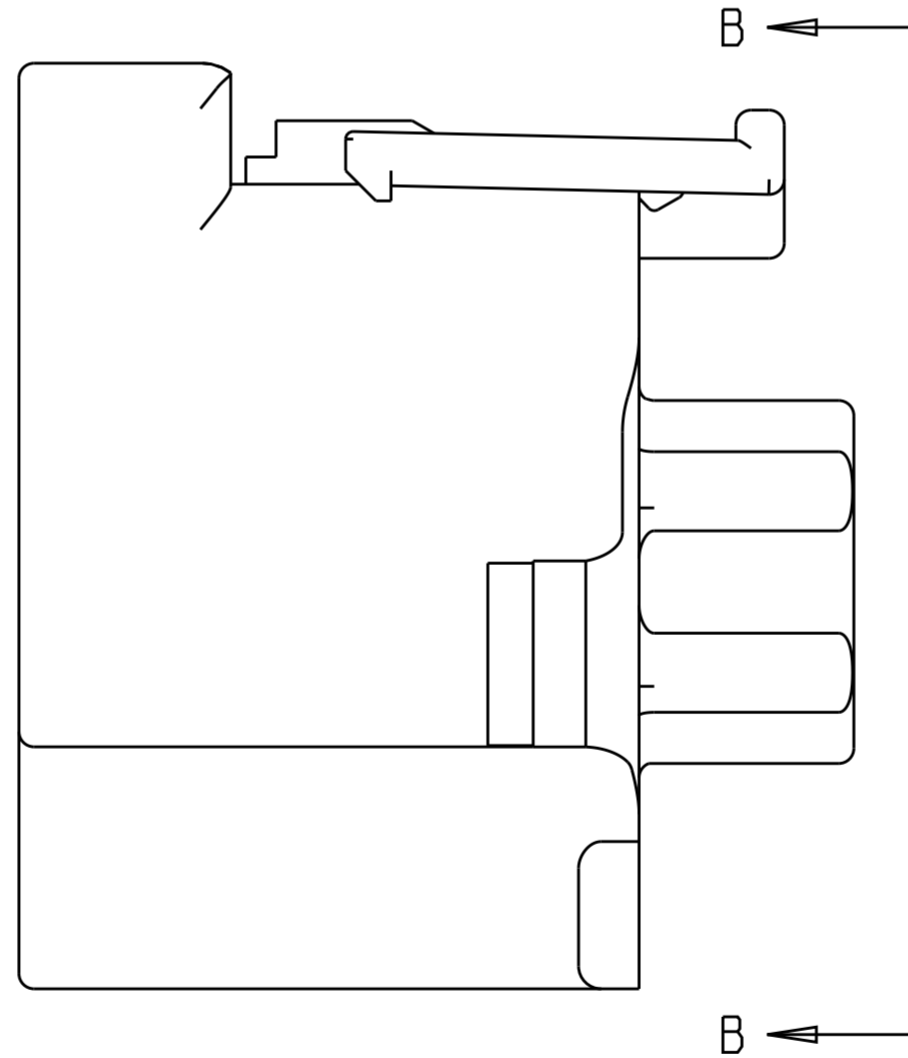

SECTION A-A

NATURAL	2337311-1
PLUG COLOR	TE PART NUMBER

THIS DRAWING IS A CONTROLLED DOCUMENT.		DWN J. SHIRK 30MAY2018	<b>STE</b> TE Connectivity	
DIMENSIONS: mm		CHK H. CASTELLANOS 30MAY2018		
TOLERANCES UNLESS OTHERWISE SPECIFIED:		APVD H. CASTELLANOS 30MAY2018	NAME 2 X 2 PLG ASSY KEY H-C3 W/CPA	
0 PLC ± 1 PLC ±0.3 2 PLC ±0.15 3 PLC ± 4 PLC ±		PRODUCT SPEC -	SIZE CAGE CODE DRAWING NO A200779 C-2337311	
MATERIAL -		FINISH -	RESTRICTED TO	
-		WEIGHT -	SCALE 4:1 SHEET 1 OF 1 REV A	
-		CUSTOMER DRAWING	-	