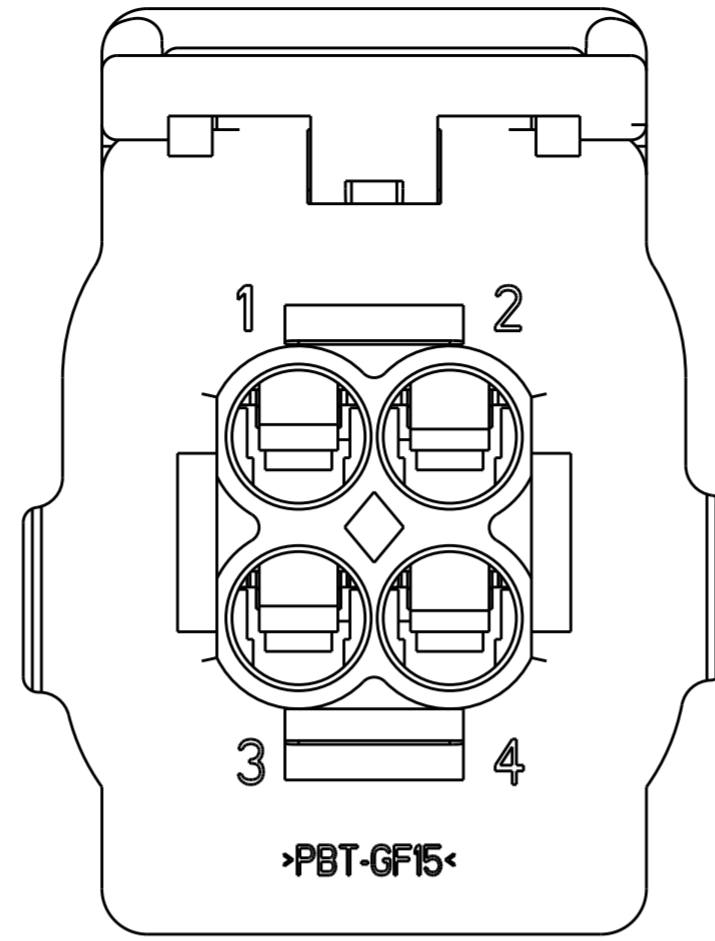

THIS DRAWING IS UNPUBLISHED. RELEASED FOR PUBLICATION 2018  
 © COPYRIGHT 2018 BY - TE CONNECTIVITY ALL RIGHTS RESERVED.

REVISIONS				
P	LTR	DESCRIPTION	DATE	APVD
A		INITIAL DRAWING	30MAY2018	JMS HC

VIEW B-B

SECTION A-A

NATURAL	2337311-1
PLUG COLOR	TE PART NUMBER

THIS DRAWING IS A CONTROLLED DOCUMENT.		DWN J. SHIRK 30MAY2018	<b>STE</b> TE Connectivity	
DIMENSIONS: mm		CHK H. CASTELLANOS 30MAY2018		
TOLERANCES UNLESS OTHERWISE SPECIFIED:		APVD H. CASTELLANOS 30MAY2018	NAME 2 X 2 PLG ASSY KEY H-C3 W/CPA	
0 PLC ± 1 PLC ±0.3 2 PLC ±0.15 3 PLC ± 4 PLC ±		PRODUCT SPEC -	SIZE CAGE CODE DRAWING NO A200779 C-2337311	
MATERIAL -		FINISH -	RESTRICTED TO	
-		WEIGHT -	SCALE 4:1 SHEET 1 OF 1 REV A	
-		CUSTOMER DRAWING	-	