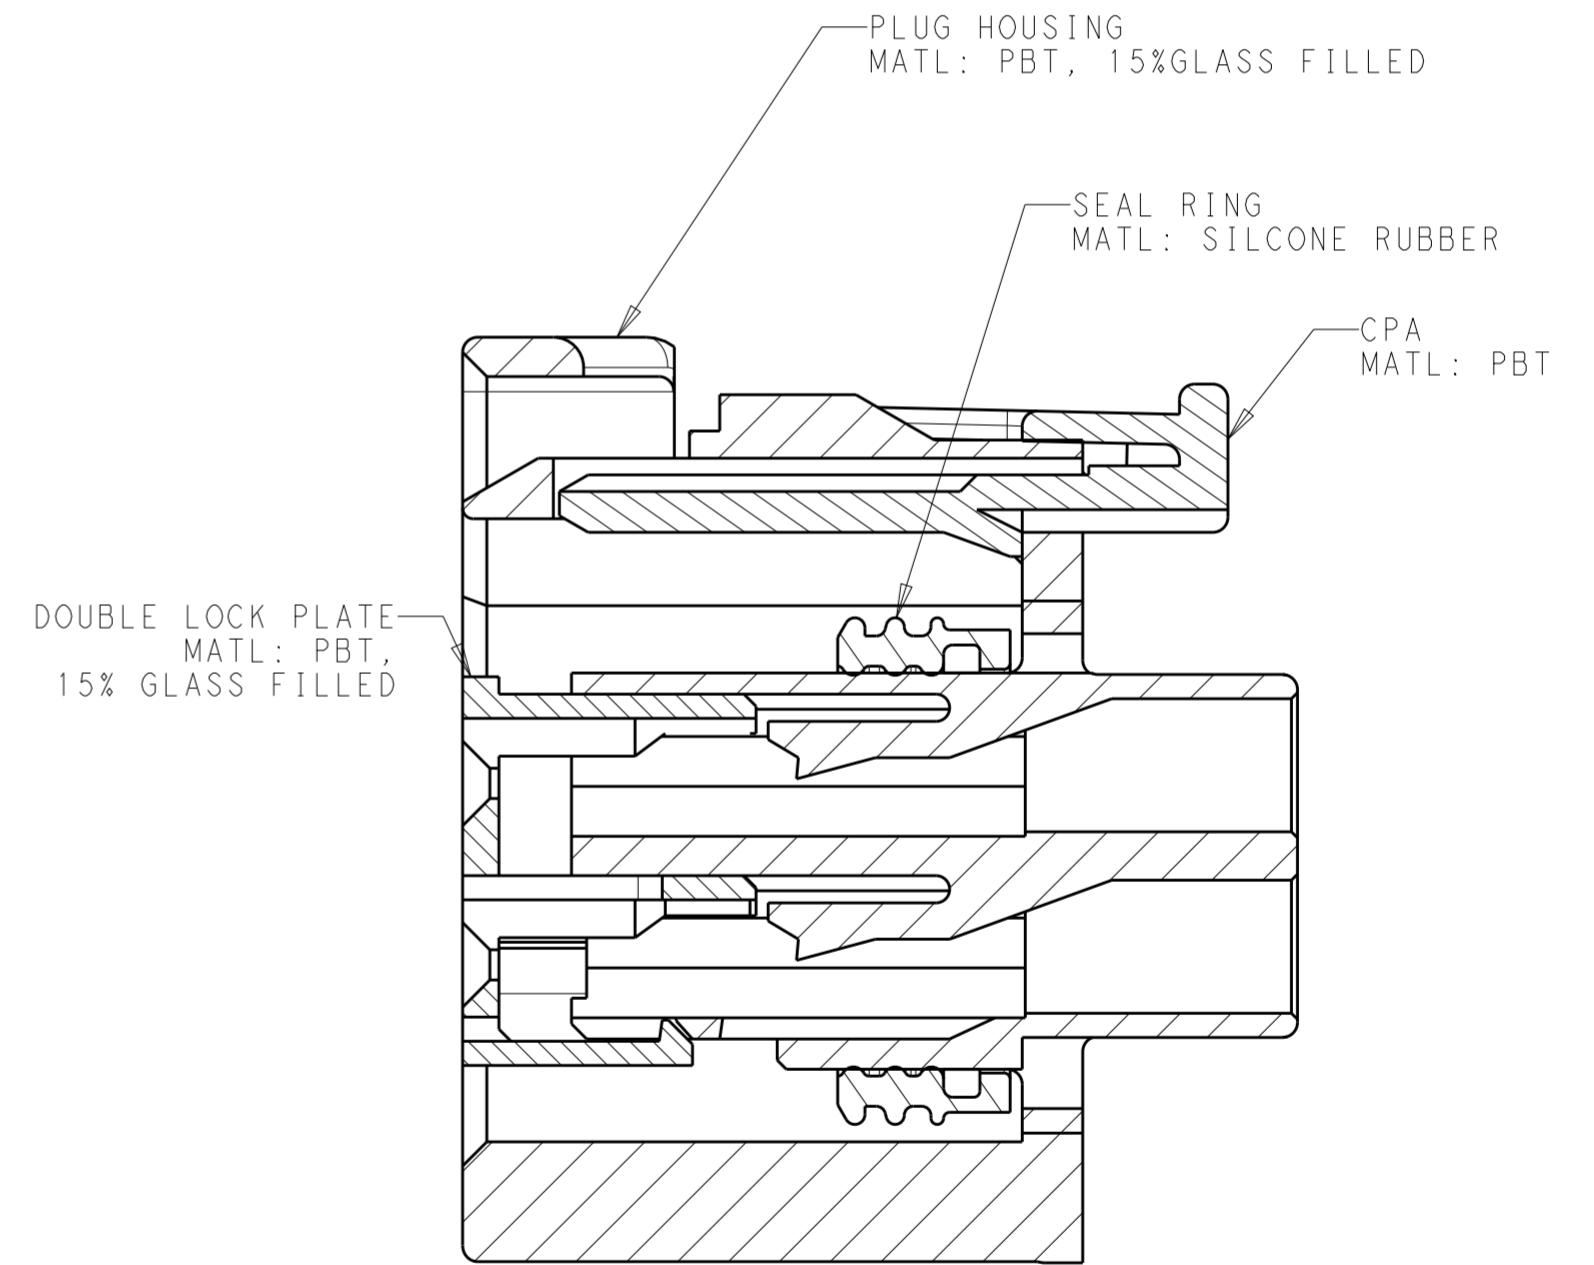

THIS DRAWING IS UNPUBLISHED. RELEASED FOR PUBLICATION 2018  
 © COPYRIGHT 2018 BY - TE CONNECTIVITY ALL RIGHTS RESERVED.

REVISIONS				
P	LTR	DESCRIPTION	DATE	APVD
A		INITIAL DRAWING	30MAY2018	JMS HC

VIEW B-B

SECTION A-A

NATURAL	2337311-1
PLUG COLOR	TE PART NUMBER

THIS DRAWING IS A CONTROLLED DOCUMENT.		DWN J. SHIRK 30MAY2018	<b>STE</b> TE Connectivity	
DIMENSIONS: mm		CHK H. CASTELLANOS 30MAY2018		
TOLERANCES UNLESS OTHERWISE SPECIFIED:		APVD H. CASTELLANOS 30MAY2018	NAME 2 X 2 PLG ASSY KEY H-C3 W/CPA	
0 PLC ± 1 PLC ±0.3 2 PLC ±0.15 3 PLC ± 4 PLC ±		PRODUCT SPEC -	SIZE CAGE CODE DRAWING NO A200779 C-2337311	
MATERIAL -		FINISH -	RESTRICTED TO	
-		WEIGHT -	SCALE 4:1 SHEET 1 OF 1 REV A	
-		CUSTOMER DRAWING	-	