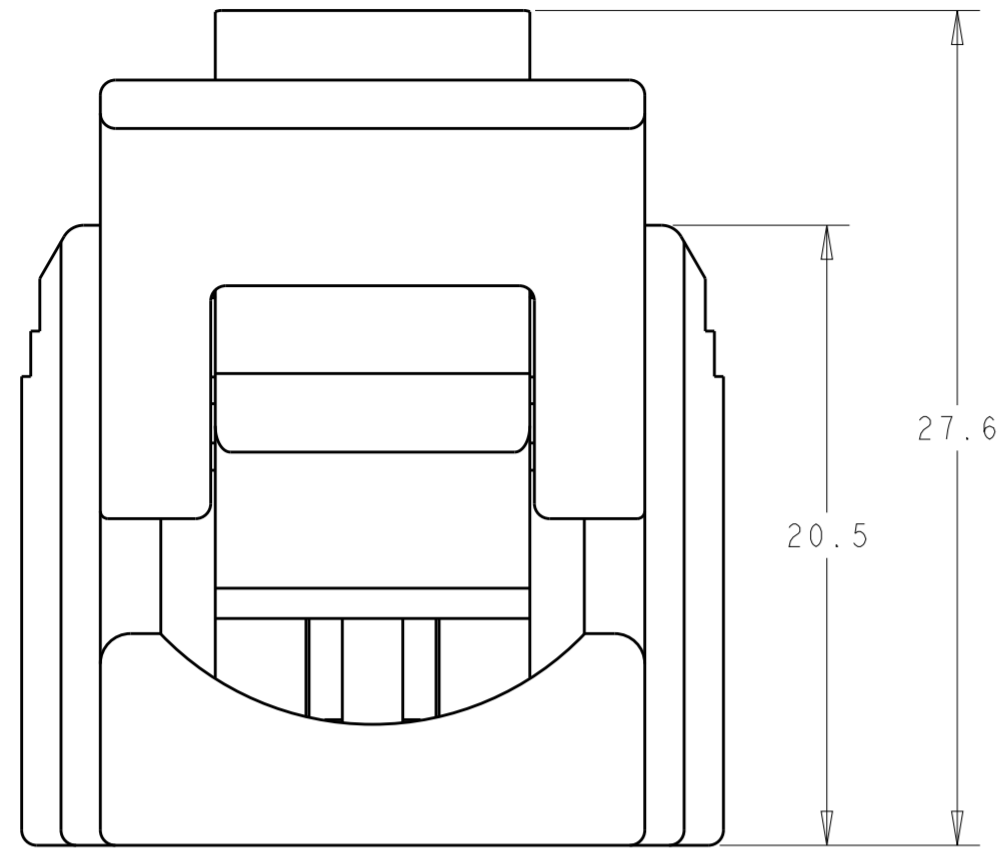

THIS DRAWING IS UNPUBLISHED. RELEASED FOR PUBLICATION 2018
© COPYRIGHT 2018 BY - TE CONNECTIVITY ALL RIGHTS RESERVED.

REVISIONS				
P	LTR	DESCRIPTION	DATE	APVD
A		INITIAL DRAWING	30MAY2018	JMS HC

VIEW B-B