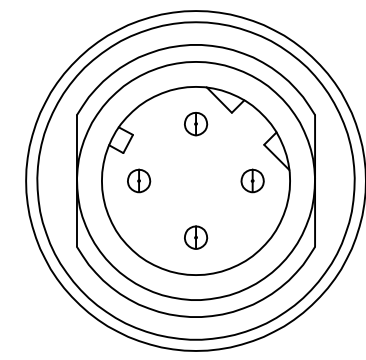

THIS DRAWING IS UNPUBLISHED. RELEASED FOR PUBLICATION - , - .
 © COPYRIGHT - By - ALL RIGHTS RESERVED.

LOC	DIST	REVISIONS					
		P	LTR	DESCRIPTION	DATE	DWN	APVD
H	-		A	INITIAL RELEASE	29APR2014	YC	BvH

Circuit diagram

Contact Layout
Male

M12 STRAIGHT PLUG 4POS SHLD D	2273221-1
DESCRIPTION	TE PN

THIS DRAWING IS A CONTROLLED DOCUMENT.		DWN	29APR2014	 TE Connectivity
		CHK	29APR2014	
		APVD	29APR2014	
		YATHISH.C		NAME
		B.VELDHOVEN		
		A.VAN ZANDVOORT		M12 STRAIGHT PLUG 4POS SHLD D
		PRODUCT SPEC		
		APPLICATION SPEC		RESTRICTED TO
		WEIGHT		
MATERIAL		FINISH		SIZE
				CAGE CODE
				DRAWING NO
				RESTRICTED TO
				SCALE
				SHEET
				REV