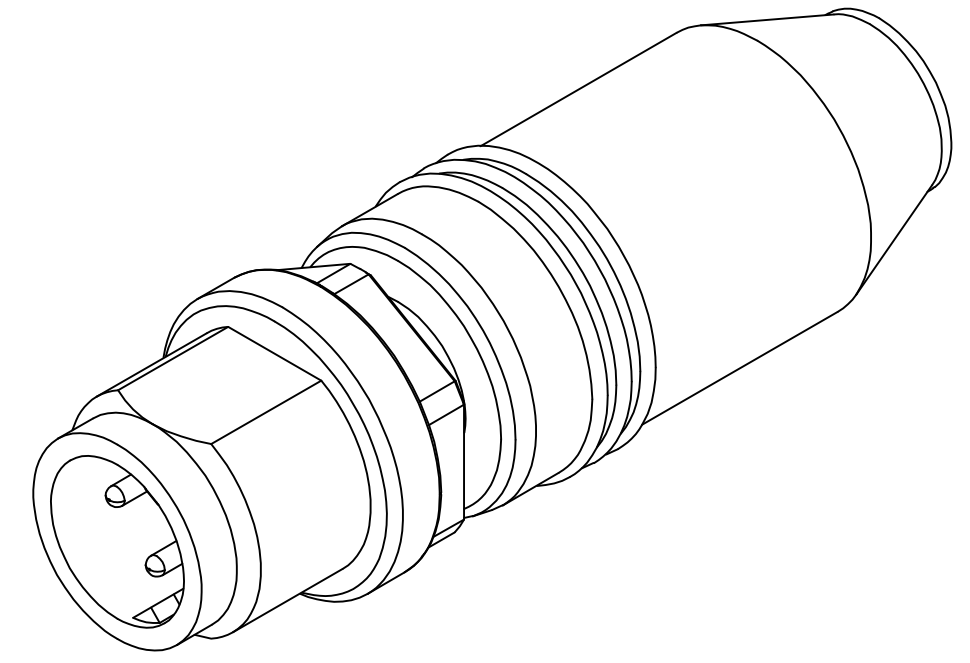

THIS DRAWING IS UNPUBLISHED. RELEASED FOR PUBLICATION - , - .
 © COPYRIGHT - By - ALL RIGHTS RESERVED.

LOC	DIST	REVISIONS					
		P	LTR	DESCRIPTION	DATE	DWN	APVD
H	-		A	INITIAL RELEASE	29APR2014	YC	BvH

Circuit diagram

Contact Layout
Male

M12 STRAIGHT PLUG 4POS SHLD D	2273221-1
DESCRIPTION	TE PN

THIS DRAWING IS A CONTROLLED DOCUMENT.		DWN	29APR2014	 TE Connectivity
		CHK	29APR2014	
		APVD	29APR2014	
		YATHISH.C		NAME
		B.VELDHOVEN		
		A.VAN ZANDVOORT		M12 STRAIGHT PLUG 4POS SHLD D
		PRODUCT SPEC		
		APPLICATION SPEC		RESTRICTED TO
		WEIGHT		
MATERIAL		FINISH		SIZE
				CAGE CODE
				DRAWING NO
				RESTRICTED TO
				SCALE
				SHEET
				REV