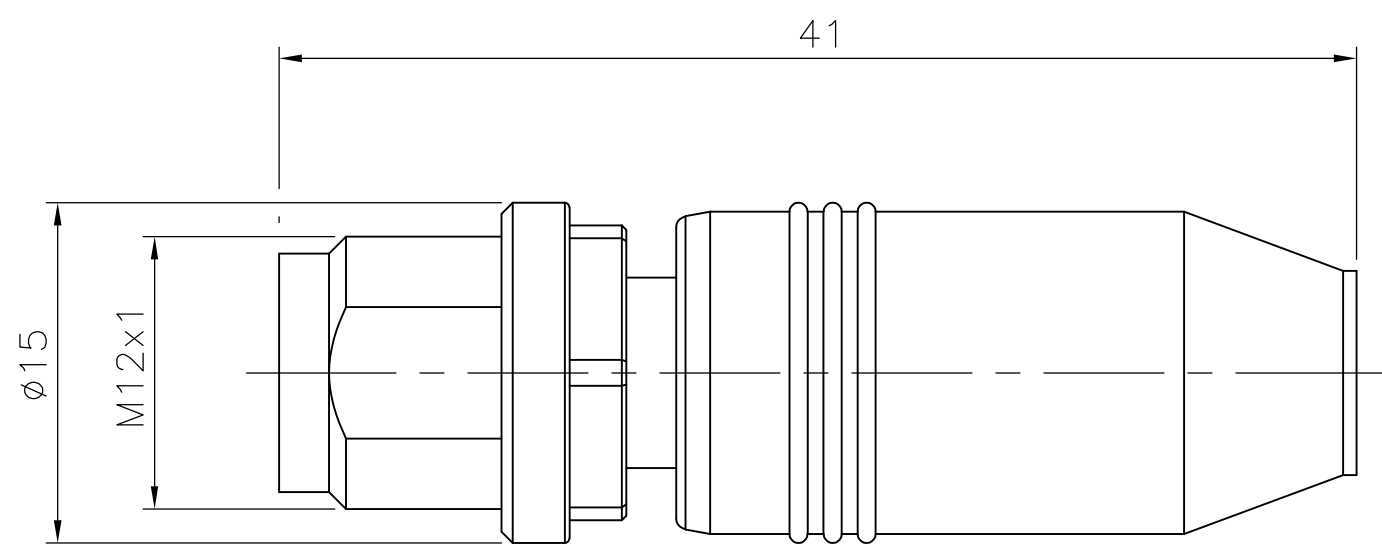

THIS DRAWING IS UNPUBLISHED.   RELEASED FOR PUBLICATION   - , - .
© COPYRIGHT - By -   ALL RIGHTS RESERVED.

LOC	DIST	REVISIONS					
		P	LTR	DESCRIPTION	DATE	DWN	APVD
H	-		A	INITIAL RELEASE	29APR2014	YC	BvH