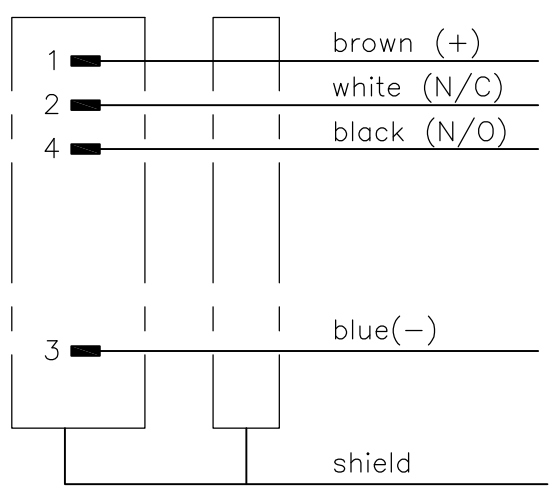

THIS DRAWING IS UNPUBLISHED. RELEASED FOR PUBLICATION - , - .
 © COPYRIGHT - By - ALL RIGHTS RESERVED.

LOC	DIST	REVISIONS					
		P	LTR	DESCRIPTION	DATE	DWN	APVD
H	-		A	INITIAL RELEASE	29APR2014	YC	BvH

Circuit diagram

Contact Layout
Male

M12 STRAIGHT PLUG 4POS SHLD D	2273221-1
DESCRIPTION	TE PN

THIS DRAWING IS A CONTROLLED DOCUMENT.		DWN	29APR2014	 TE Connectivity
		CHK	29APR2014	
		APVD	29APR2014	
		YATHISH.C		NAME
		B.VELDHOVEN		
		A.VAN ZANDVOORT		M12 STRAIGHT PLUG 4POS SHLD D
		PRODUCT SPEC		
		APPLICATION SPEC		RESTRICTED TO
		WEIGHT		
MATERIAL		FINISH		SIZE
				CAGE CODE
				DRAWING NO
				RESTRICTED TO
				SCALE
				SHEET
				REV