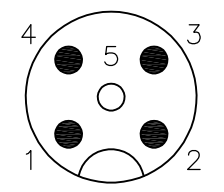

THIS DRAWING IS UNPUBLISHED. RELEASED FOR PUBLICATION - , - .
 © COPYRIGHT - By - ALL RIGHTS RESERVED.

LOC	DIST	REVISIONS					
		P	LTR	DESCRIPTION	DATE	DWN	APVD
H	-		A	INITIAL RELEASE	29APR2014	YC	BvH

Circuit diagram

Contact Layout
Male

M12 STRAIGHT PLUG 4POS SHLD D	2273221-1
DESCRIPTION	TE PN

THIS DRAWING IS A CONTROLLED DOCUMENT.		DWN	29APR2014	 TE Connectivity
		CHK	29APR2014	
		APVD	29APR2014	
		YATHISH.C		NAME
		B.VELDHOVEN		
		A.VAN ZANDVOORT		M12 STRAIGHT PLUG 4POS SHLD D
		PRODUCT SPEC		
		APPLICATION SPEC		RESTRICTED TO
		WEIGHT		
MATERIAL		FINISH		SIZE
				CAGE CODE
				DRAWING NO
				RESTRICTED TO
				SCALE
				SHEET
				REV