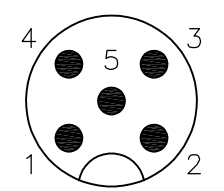

THIS DRAWING IS UNPUBLISHED. RELEASED FOR PUBLICATION  
 © COPYRIGHT - By - ALL RIGHTS RESERVED.

LOC	DIST	REVISIONS			
P	LTR	DESCRIPTION	DATE	DWN	APVD
	A	INITIAL RELEASE	29APR2014	YC	BvH

Circuit diagram

Contact Layout Male

M12 STRAIGHT PLUG 5POS SHLD B	2273220-1
DESCRIPTION	TE PN

THIS DRAWING IS A CONTROLLED DOCUMENT.		DWN	29APR2014	TE Connectivity
		CHK	29APR2014	
		APVD	29APR2014	
		YATHISH.C		NAME
		B.VELDHOVEN		
		A.VAN ZANDVOORT		M12 STRAIGHT PLUG 5POS SHLD B
		PRODUCT SPEC		
		APPLICATION SPEC		RESTRICTED TO
		WEIGHT		
MATERIAL		FINISH		SIZE
				CAGE CODE
				DRAWING NO
				RESTRICTED TO
		CUSTOMER DRAWING		SCALE
				SHEET
				1 OF 1
				REV
				A