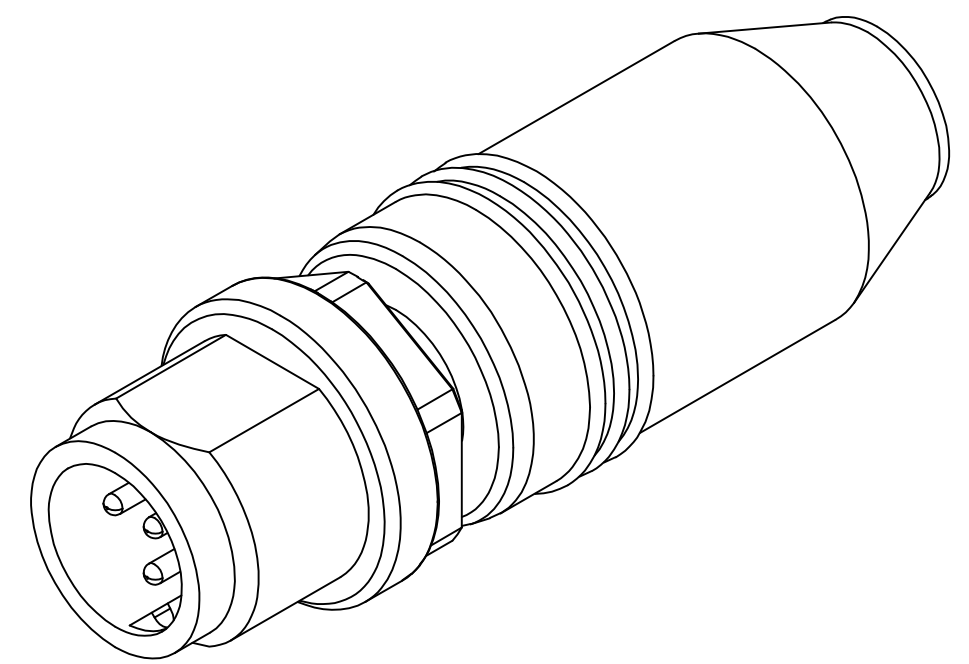

THIS DRAWING IS UNPUBLISHED. RELEASED FOR PUBLICATION  
 © COPYRIGHT - By - ALL RIGHTS RESERVED.

LOC	DIST	REVISIONS			
P	LTR	DESCRIPTION	DATE	DWN	APVD
	A	INITIAL RELEASE	29APR2014	YC	BvH

Circuit diagram

Contact Layout Male

M12 STRAIGHT PLUG 5POS SHLD B	2273220-1
DESCRIPTION	TE PN

THIS DRAWING IS A CONTROLLED DOCUMENT.		DWN	29APR2014	TE Connectivity
		CHK	29APR2014	
		APVD	29APR2014	
		YATHISH.C		NAME
		B.VELDHOVEN		
		A.VAN ZANDVOORT		M12 STRAIGHT PLUG 5POS SHLD B
		PRODUCT SPEC		
		APPLICATION SPEC		RESTRICTED TO
		WEIGHT		
MATERIAL		FINISH		SIZE
				CAGE CODE
				DRAWING NO
				RESTRICTED TO
		CUSTOMER DRAWING		SCALE
				SHEET
				1 OF 1
				REV
				A