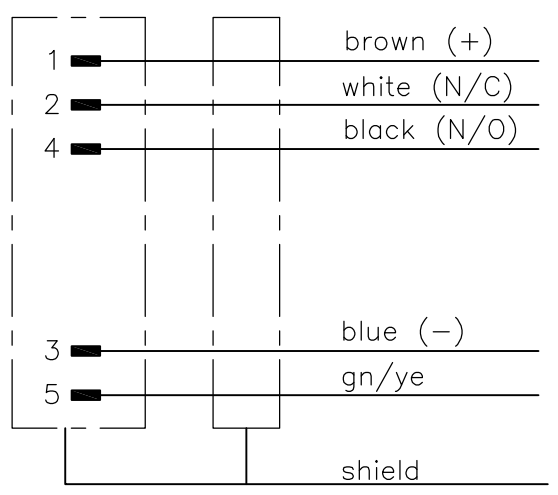

THIS DRAWING IS UNPUBLISHED. RELEASED FOR PUBLICATION  
 © COPYRIGHT - By - ALL RIGHTS RESERVED.

LOC	DIST	REVISIONS			
P	LTR	DESCRIPTION	DATE	DWN	APVD
	A	INITIAL RELEASE	29APR2014	YC	BvH

Circuit diagram

Contact Layout Male

M12 STRAIGHT PLUG 5POS SHLD B	2273220-1
DESCRIPTION	TE PN

THIS DRAWING IS A CONTROLLED DOCUMENT.		DWN	29APR2014	TE Connectivity
		CHK	29APR2014	
		APVD	29APR2014	
		YATHISH.C		NAME
		B.VELDHOVEN		
		A.VAN ZANDVOORT		M12 STRAIGHT PLUG 5POS SHLD B
		PRODUCT SPEC		
		APPLICATION SPEC		RESTRICTED TO
		WEIGHT		
MATERIAL		FINISH		SIZE
				CAGE CODE
				DRAWING NO
				RESTRICTED TO
		CUSTOMER DRAWING		SCALE
				SHEET
				1 OF 1
				REV
				A