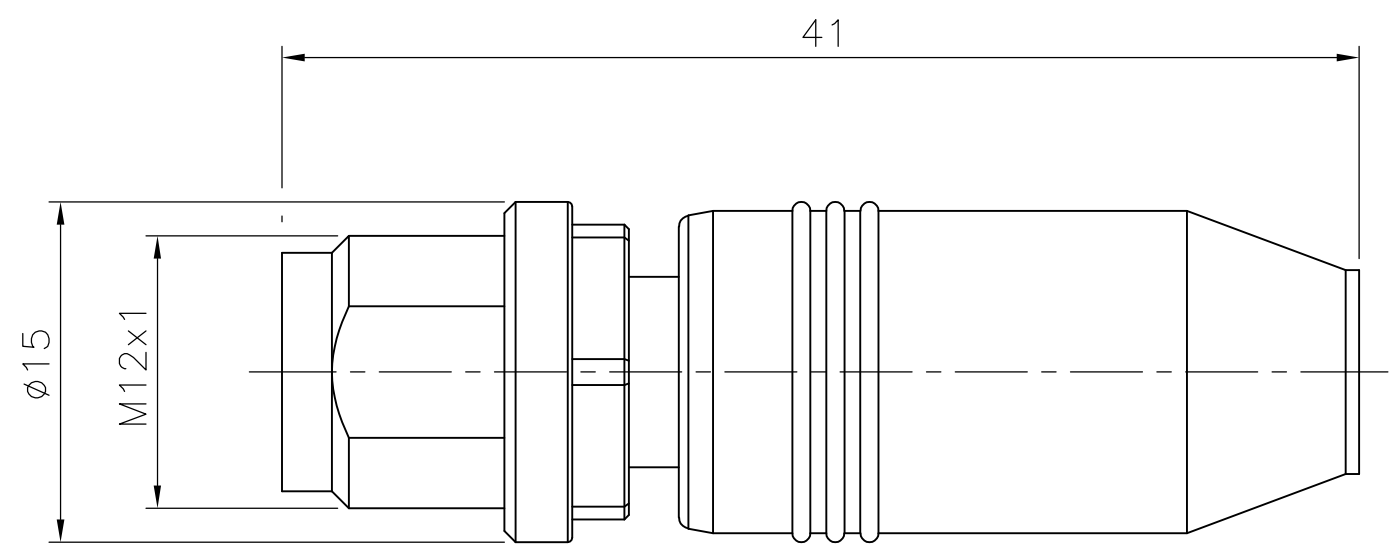

THIS DRAWING IS UNPUBLISHED. RELEASED FOR PUBLICATION
© COPYRIGHT - By - ALL RIGHTS RESERVED.

LOC	DIST	REVISIONS			
P	LTR	DESCRIPTION	DATE	DWN	APVD
	A	INITIAL RELEASE	29APR2014	YC	BvH