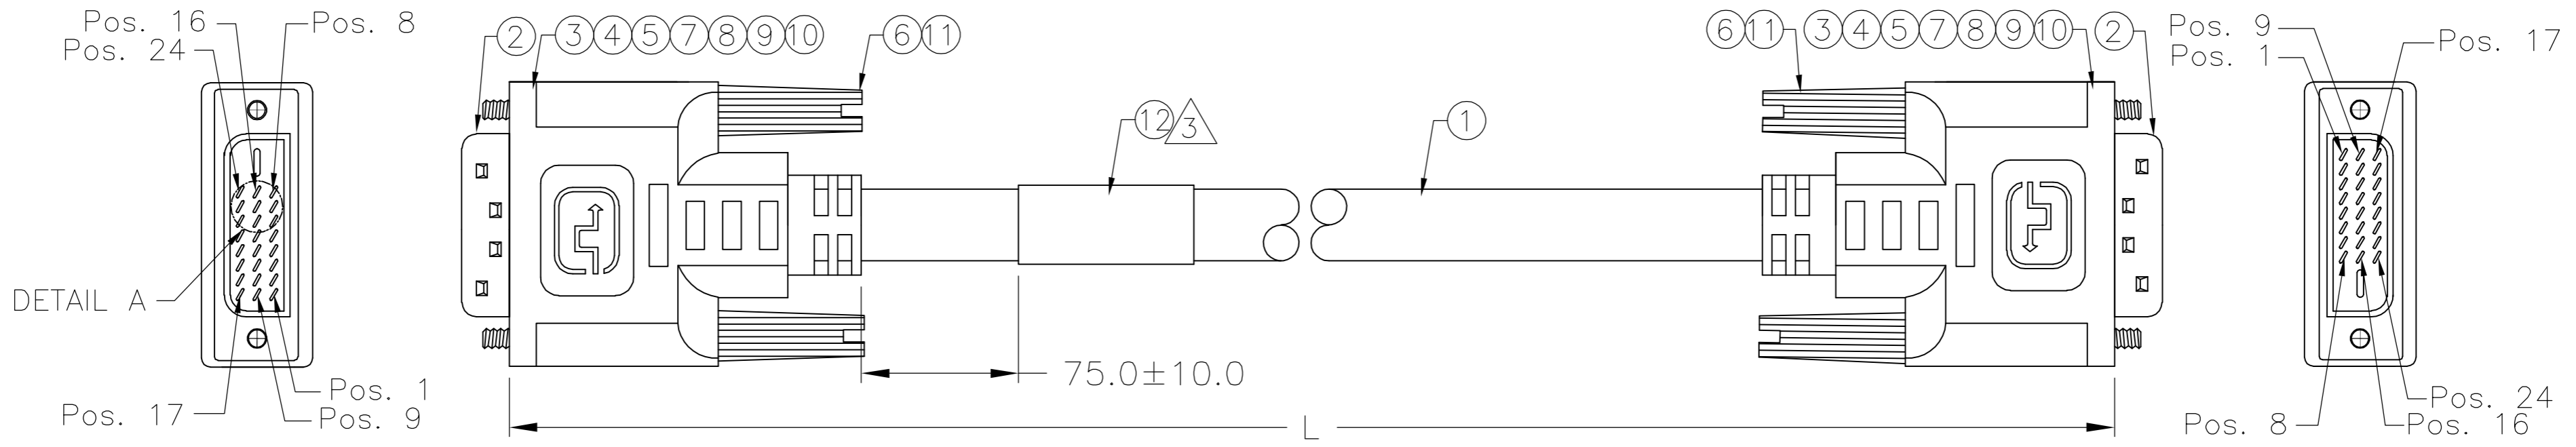

THIS DRAWING IS UNPUBLISHED. RELEASED FOR PUBLICATION
© COPYRIGHT BY TYCO ELECTRONICS CORPORATION. ALL RIGHTS RESERVED.

LOC	DIST	REVISIONS					
GP	00	P	LTR	DESCRIPTION	DATE	DWN	APVD
		A		DRAWING RELEASE	20SEP05	CJ	AZ