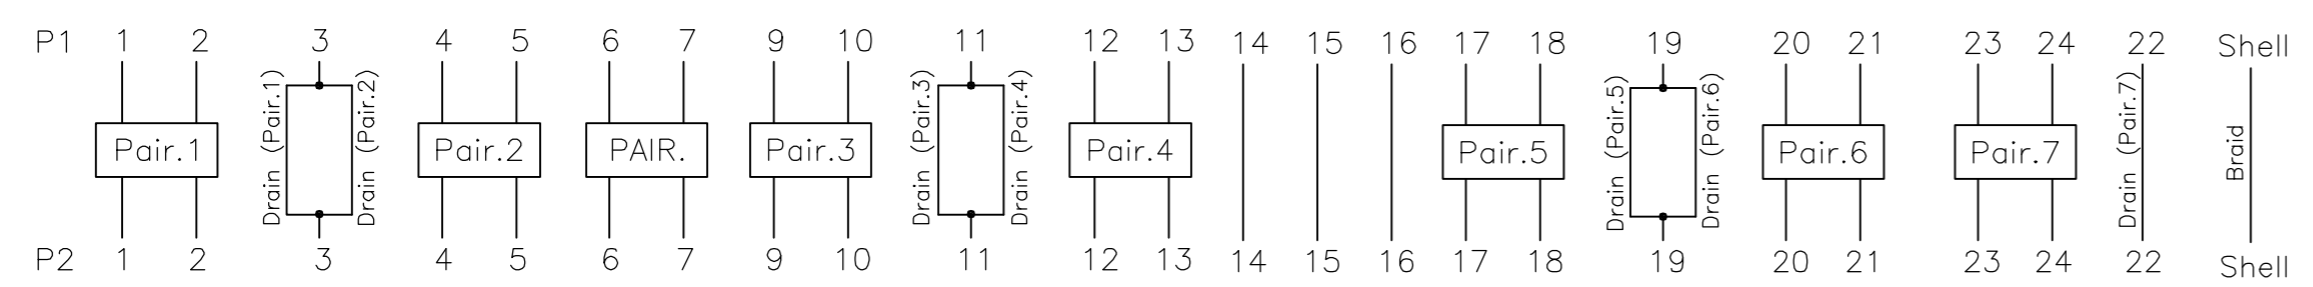

PIN ASSIGNMENT :

NOTES:

1. CABLE SHALL BE TESTED WITH AUTOMATED TEST EQUIPMENT FOR THE FOLLOWING:
   A. CONNECTION RESISTANCE SHALL NOT EXCEED 5 OHMS.
   B. INSULATION RESISTANCE 10 MEGOHMS, MIN.
   C. HIPOT-300 VOLTS AT 0.01 SEC.
2. CABLE ASSEMBLY MUST PASS DVI 1.0 SPECIFICATION.
3. CABLE LABEL TO BE APPLIED AS SHOWN.
4. PRODUCT AND PROCESSING MUST MEET REQUIREMENT OF TYCO ELECTRONICS STANDARD 230-702.

3000±80		1902305-3
2000±60		1902305-2
1000±30		1902305-1
LENGTH(L)	CUSTOMER P/N	TYCO P/N

3	1	1	1	PC	Label Size: 25.0*50.0, White: 25.0*13.0mm.	12
	4	4	4	PC	DVI #4-40 3*45mm Thumbscrew.	11
	AR	AR	AR	MR	Copper Foil, W: 8mm.	10
	AR	AR	AR	KG	PVC, Shore A 90±3, Color: White (WH01).	9
	AR	AR	AR	MR	Heat Shrink Tubing, OD:18.0mm, Color: Black.	8
	AR	AR	AR	MR	Heat Shrink Tubing, OD:1.0mm, Color: Black.	7
	AR	AR	AR	KG	PVC, Shore A 95±3, Color: White (WH01).	6
	AR	AR	AR	MR	Heat Shrink Tubing, OD:1.5mm, Color: Black.	5
	AR	AR	AR	MR	Heat Shrink Tubing, OD:2.0mm, Color: Black.	4
	2	2	2	PC	Metal Can For DVI Connector, Meet OD: 10.0mm	3
	2	2	2	PC	DVI-D Dual Channel, 24Pin+1Pin, Gold Flash	2
	AR	AR	AR	MR	UL20276 (1P*28AWG+Drain+AL/Mylar)*7+(1P+3C)*28AWG+Al/Mylar+Braid. Color: Black(BK01)	1
	-3	-2	-1	U/M	DESCRIPTION	ITEM