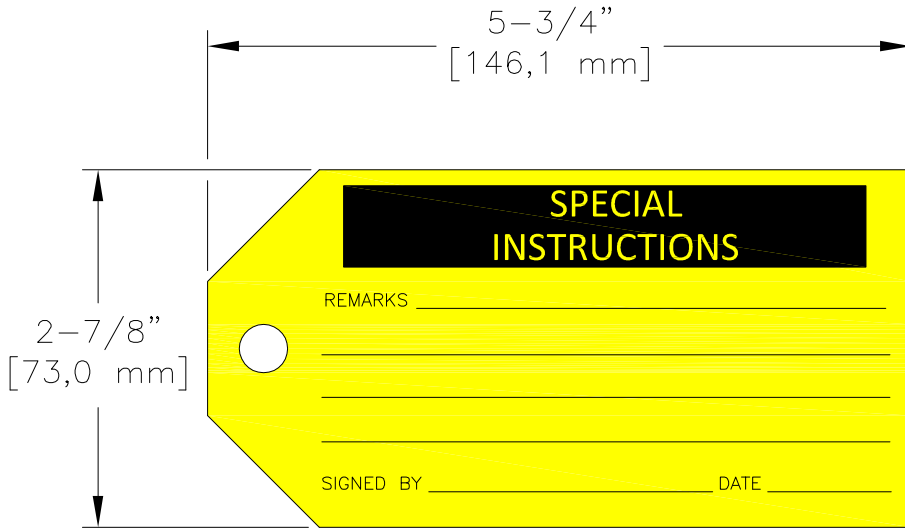

LOC	DIST	REVISIONS					
—	—	P	LTR	DESCRIPTION	DATE	DWN	APVD
			A	NEW DRAWING	08MAR2016	KR	KM

LABEL VIEW

THIS DRAWING IS UNPUBLISHED. BY - ALL RIGHTS RESERVED. © COPYRIGHT

QTY: 100 TAGS  
FOR INDOOR USE ONLY

MATERIAL	PAPERBOARD
PRINT COLOURS	1 COLOUR PRINT IN BLACK
BACKGROUND COLOURS	YELLOW

DIMENSIONS: INCHES [mm]	DWN	08MAR2016	MATERIAL	—	FINISH	—
	K. RAGHAVENDRA		TE Connectivity			
TOLERANCES UNLESS OTHERWISE SPECIFIED: 0 PLC ± — 1 PLC ± .1 2 PLC ± .050 3 PLC ± .020 4 PLC ± 1/8" ANGLES ± —	CHK	08MAR2016				
	K. MUNZ					
	APVD	08MAR2016	SIZE	CAGE CODE	DRAWING NO	RESTRICTED TO
	K. MUNZ		A4	00779	1878678-4	—
	PRODUCT SPEC	—	CUSTOMER DRAWING			
	APPLICATION SPEC	—				
	WEIGHT	—	SCALE	NTS	SHEET	1 OF 1
			REV A			