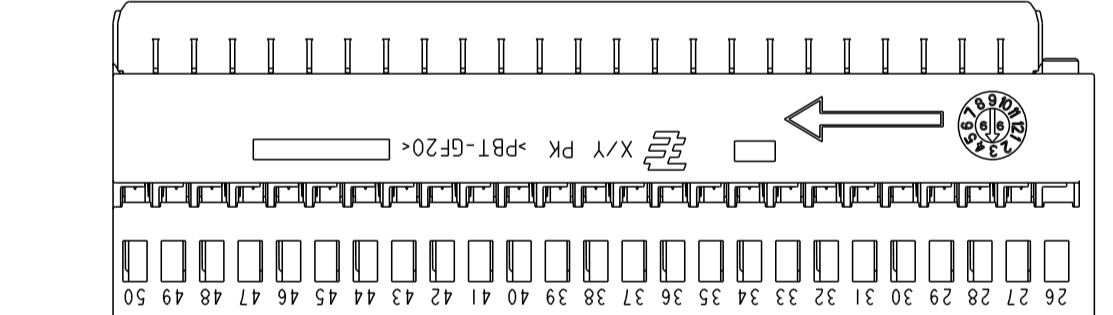

Buchsengehäuse 50-polig rechts /
SOCKET HOUSING 50-WAY RIGHT

TE-Asy-PN	TE-Rev	EC Bestell-Nr.	Farbe ähnlich	Werkstoff	Anzahl	Item-Nr.	Gewicht
TE-ASSY-PN	TE-REV	EC CODE NO.	COLOR SIMILAR	MATERIAL	NUMBER	ITEM-NR	WEIGHT
1411096-2	A	---	weiss 90ml/WHITE ACC TO RAL 9010	PBT/ASA GF20 or PBT GF20 11	12	3	8g
1411103-1	A	V23540-M1050-0830	weiss 90ml/WHITE ACC TO RAL 9010	PBT/ASA GF20 or PBT GF20 11	1	2	8g