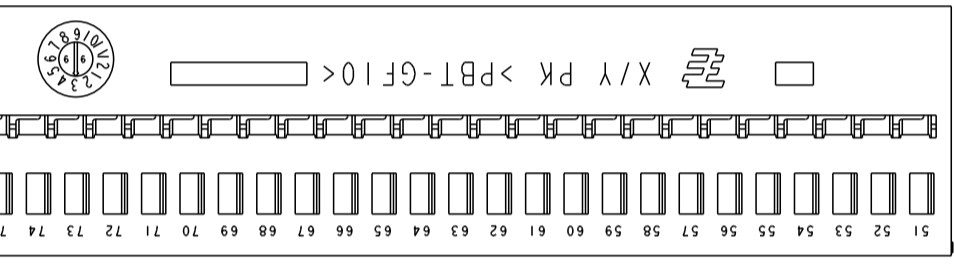

Buchsengehäuse 25-polig rechts /
SOCKET HOUSING 25-WAY RIGHT

TE-Asy-PN	TE-Rev	EC Bestell-Nr.	Farbe ähnlich	Werkstoff	Gewicht
TE-ASSY-PN	TE-REV	EC CODE NO.	COLOR SIMILAR	MATERIAL	WEIGHT
1411096-1	---	---	Lichtblau RAL 5012 LIGHT BLUE	PBTGF10 11	3 g
14119156-5	V23540-M1025-Y130	---	Laubgrün RAL 6002 LEAF GREEN	PBTGF10 11	3 g

TE-Asy-PN	TE-Rev	EC Bestell-Nr.	Farbe ähnlich	Werkstoff	Anzahl	Item-Nr.	Gewicht
TE-ASSY-PN	TE-REV	EC CODE NO.	COLOR SIMILAR	MATERIAL	NUMBER	ITEM-NR	WEIGHT
1411096-2	A	---	weiss 90ml/WHITE ACC TO RAL 9010	PBT/ASA GF20 or PBT GF20 11	12	3	8g
1411103-1	A	V23540-M1050-0830	weiss 90ml/WHITE ACC TO RAL 9010	PBT/ASA GF20 or PBT GF20 11	1	2	8g