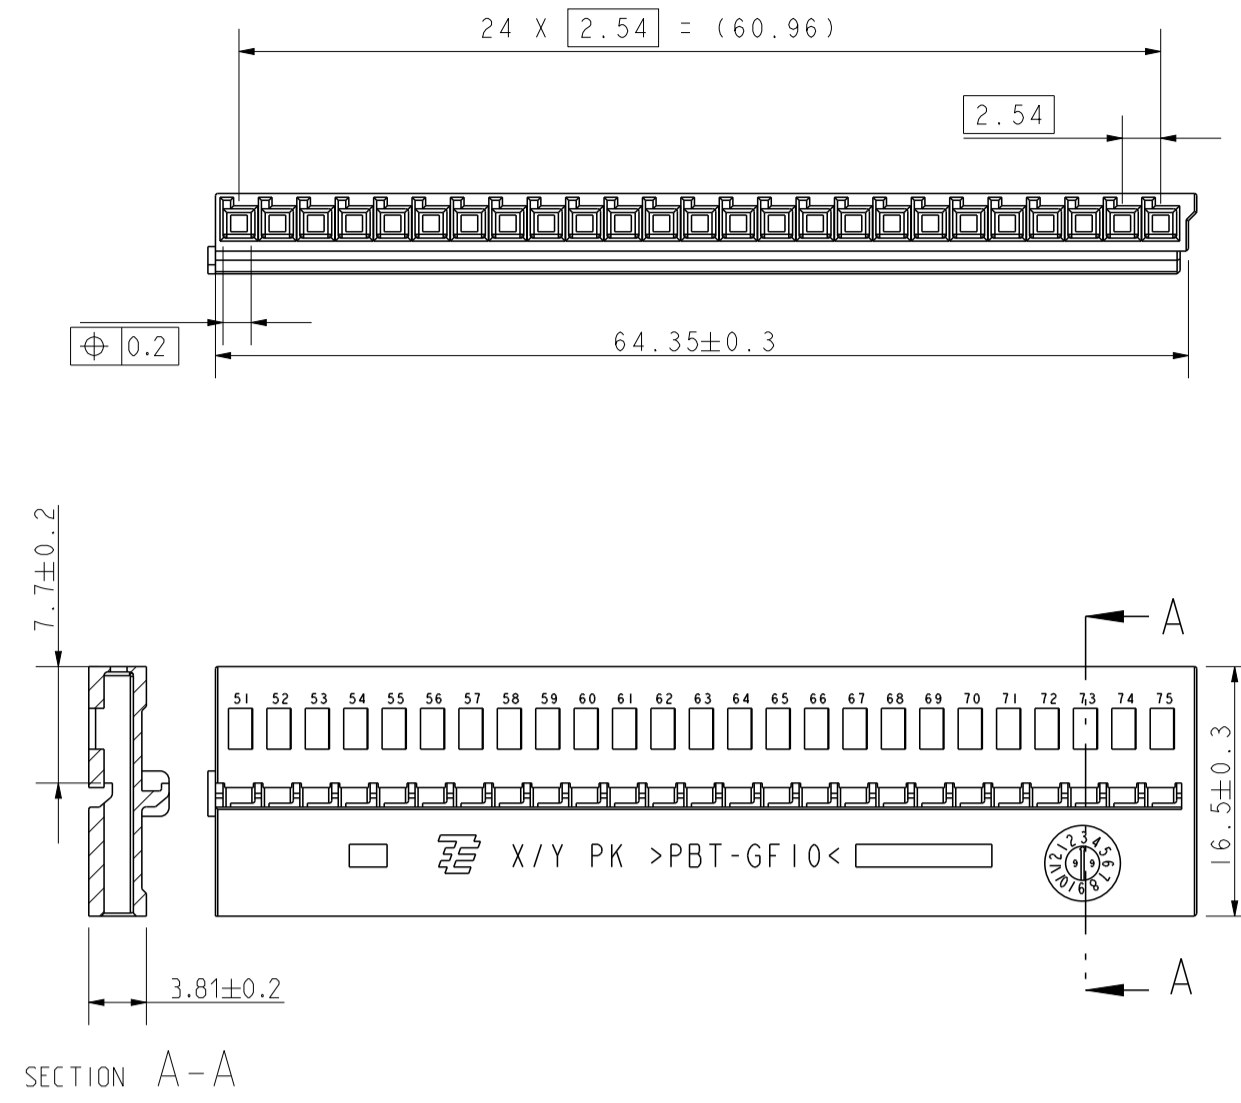

Buchsengehäuse 50-polig links /
SOCKET HOUSING 50-WAY LEFT

Buchsengehäuse 25-polig links /
SOCKET HOUSING 25-WAY LEFT

SECTION A-A