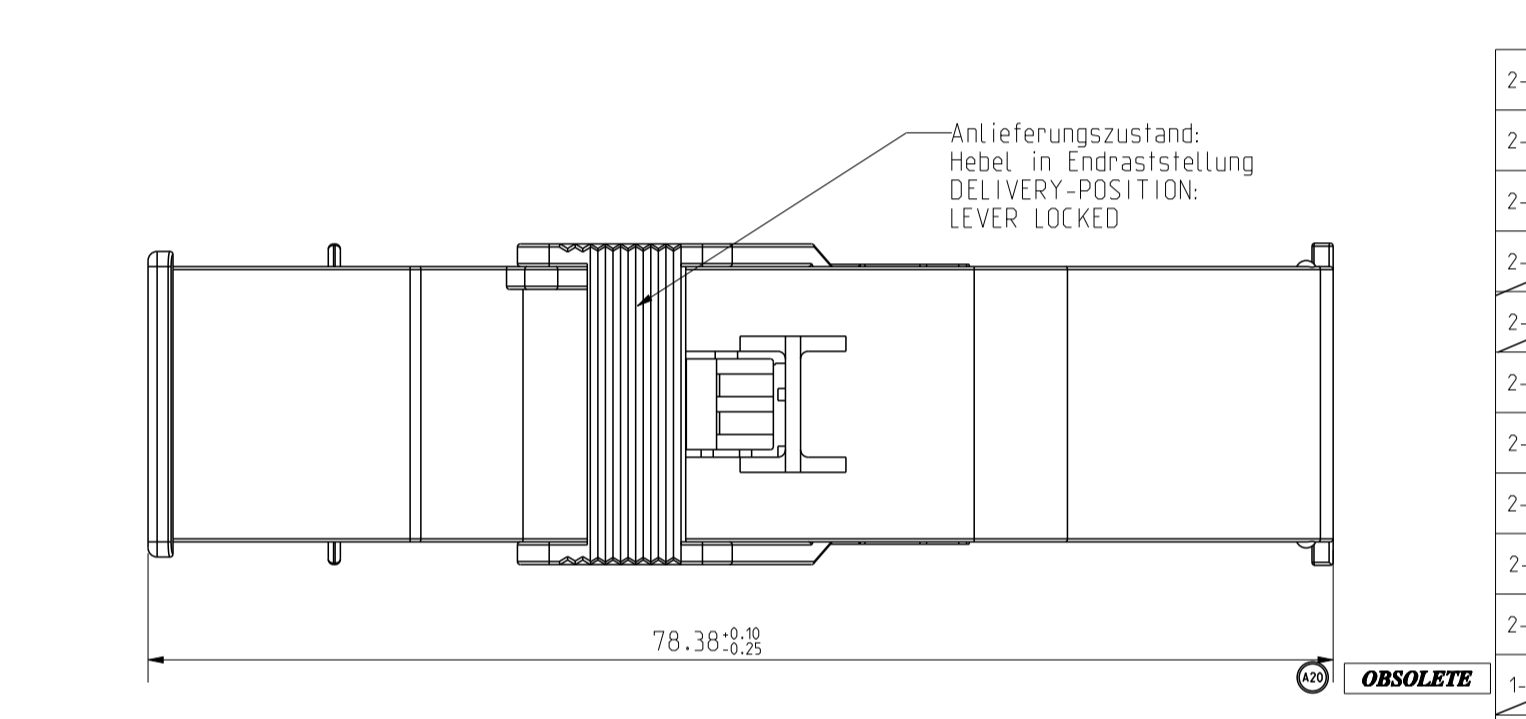

Abdeckkappe 75-polig links /
COVER 75-WAY LEFT

4-1411095-5	A	-	C-H	Hebel/LEVER Abdeckkappe/COVER	reinerange/PURE ORANGE RAL 2004 lichtblau/LIGHT BLUE RAL 5012	PBT GF20 1)	2	14.3g
4-1411095-4	A	-	H-K	Hebel/LEVER Abdeckkappe/COVER	reinerange/PURE ORANGE RAL 2004 olivgrün/OLIVE GREY RAL 7002	PBT GF20 1)	2	14.3g
4-1411095-3	A	-	G-K	Hebel/LEVER Abdeckkappe/COVER	reinerange/PURE ORANGE RAL 2004 melonenrot/MELON YELLOW RAL 1028	PBT GF20 1)	2	14.3g
4-1411095-2	A	-	L-K	Hebel/LEVER Abdeckkappe/COVER	reinerange/PURE ORANGE RAL 2004 signalblau/SIGNAL BLUE RAL 5005	PBT GF20 1)	2	14.3g
4-1411095-1	A	-	D-L	Hebel/LEVER Abdeckkappe/COVER	reinerange/PURE ORANGE RAL 2004 ultramarinblau/ULTRAMARINEBLUE RAL5002	PBT GF20 1)	2	14.3g
4-1411095-0	A	-	F-K	Hebel/LEVER Abdeckkappe/COVER	reinerange/PURE ORANGE RAL 2004 laubgrün/LEAF GREEN RAL 6002	PBT GF20 1)	2	14.3g
3-1411095-9	A	-	A-G	Hebel/LEVER Abdeckkappe/COVER	reinerange/PURE ORANGE RAL 2004 resedagrün/RESEDA GREEN RAL 6011	PBT GF20 1)	2	14.3g
3-1411095-8	A	-	B-L	Hebel/LEVER Abdeckkappe/COVER	reinerange/PURE ORANGE RAL 2004 brilliantblau/BRILLIANT BLUE RAL 5007	PBT GF20 1)	2	14.3g
3-1411095-7	A	-	C-E	Hebel/LEVER Abdeckkappe/COVER	reinerange/PURE ORANGE RAL 2004 platingrau/PLATINUM GREY RAL 7036	PBT GF20 1)	2	14.3g
3-1411095-6	A	-	G-H	Hebel/LEVER Abdeckkappe/COVER	reinerange/PURE ORANGE RAL 2004 verkehrsblau/TRAFFIC BLUE RAL 5077	PBT GF20 1)	2	14.3g
3-1411095-5	A	-	C-D	Hebel/LEVER Abdeckkappe/COVER	reinerange/PURE ORANGE RAL 2004 verkehrsrot/TRAFFIC RED RAL 3020	PBT GF20 1)	2	14.3g
3-1411095-4	A	-	A-F	Hebel/LEVER Abdeckkappe/COVER	reinerange/PURE ORANGE RAL 2004 blau/BLUE LILA RAL 4005	PBT GF20 1)	2	14.3g
3-1411095-3	A	-	B-K	Hebel/LEVER Abdeckkappe/COVER	reinerange/PURE ORANGE RAL 2004 gelborange/YELLOW ORANGE RAL2000	PBT GF20 1)	2	14.3g
3-1411095-2	A	-	E-F	Hebel/LEVER Abdeckkappe/COVER	reinerange/PURE ORANGE RAL 2004 erikaviolett/HEATHER VIOLET RAL 4003	PBT GF20 1)	2	14.3g
3-1411095-1	A	-	A-B	Hebel/LEVER Abdeckkappe/COVER	reinerange/PURE ORANGE RAL 2004 hellrotbraun/LIGHT TUFFY RAL 1035	PBT GF20 1)	2	14.3g
3-1411095-0	A	-	G-L	Hebel/LEVER Abdeckkappe/COVER	reinerange/PURE ORANGE RAL 2004 pastelgelb/PASTEL YELLOW RAL 1034	PBT GF20 1)	2	14.3g