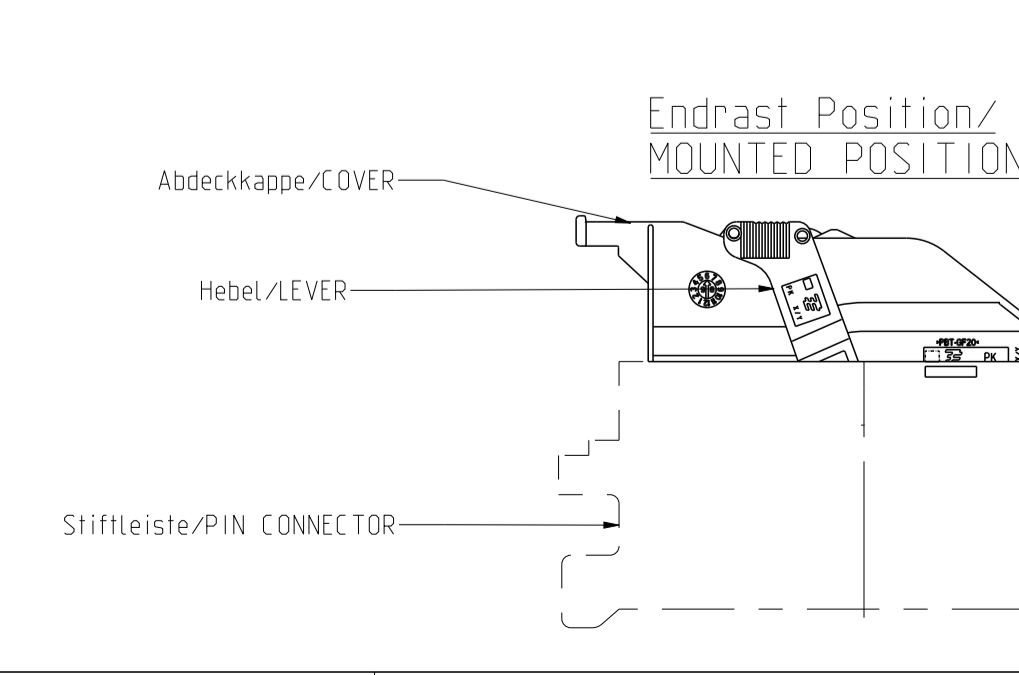

Vorrast Position/
POSITION BEFORE MOUNTING