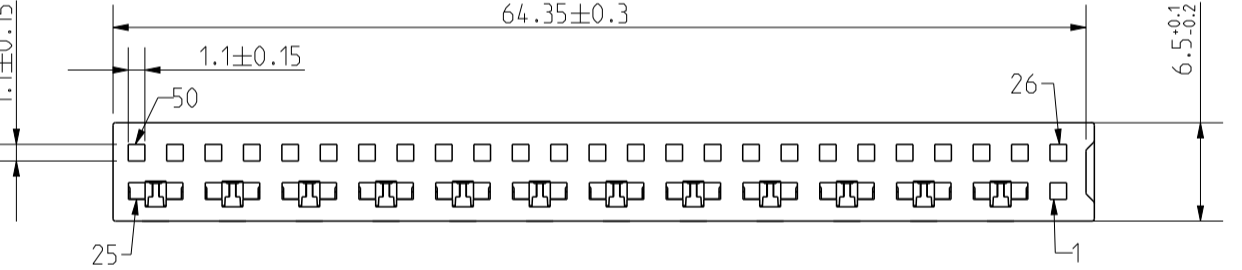

Buchsengehäuse 50-polig rechts /
SOCKET HOUSING 50-WAY RIGHT

TE-Asy-PN	TE-Rev	EC Bestell-Nr.	Farbe ähnlich	Werkstoff	Anzahl	Item-Nr.	Gewicht
TE-ASSY-PN	TE-REV	EC CODE NO.	COLOR SIMILAR	MATERIAL	NUMBER	ITEM-NR	WEIGHT
1411096-2	A	---	weiss 90ml/WHITE ACC TO RAL 9010	PBT/ASA GF20 or PBT GF20 11	12	3	8g
1411103-1	A	V23540-M1050-0830	weiss 90ml/WHITE ACC TO RAL 9010	PBT/ASA GF20 or PBT GF20 11	1	2	8g