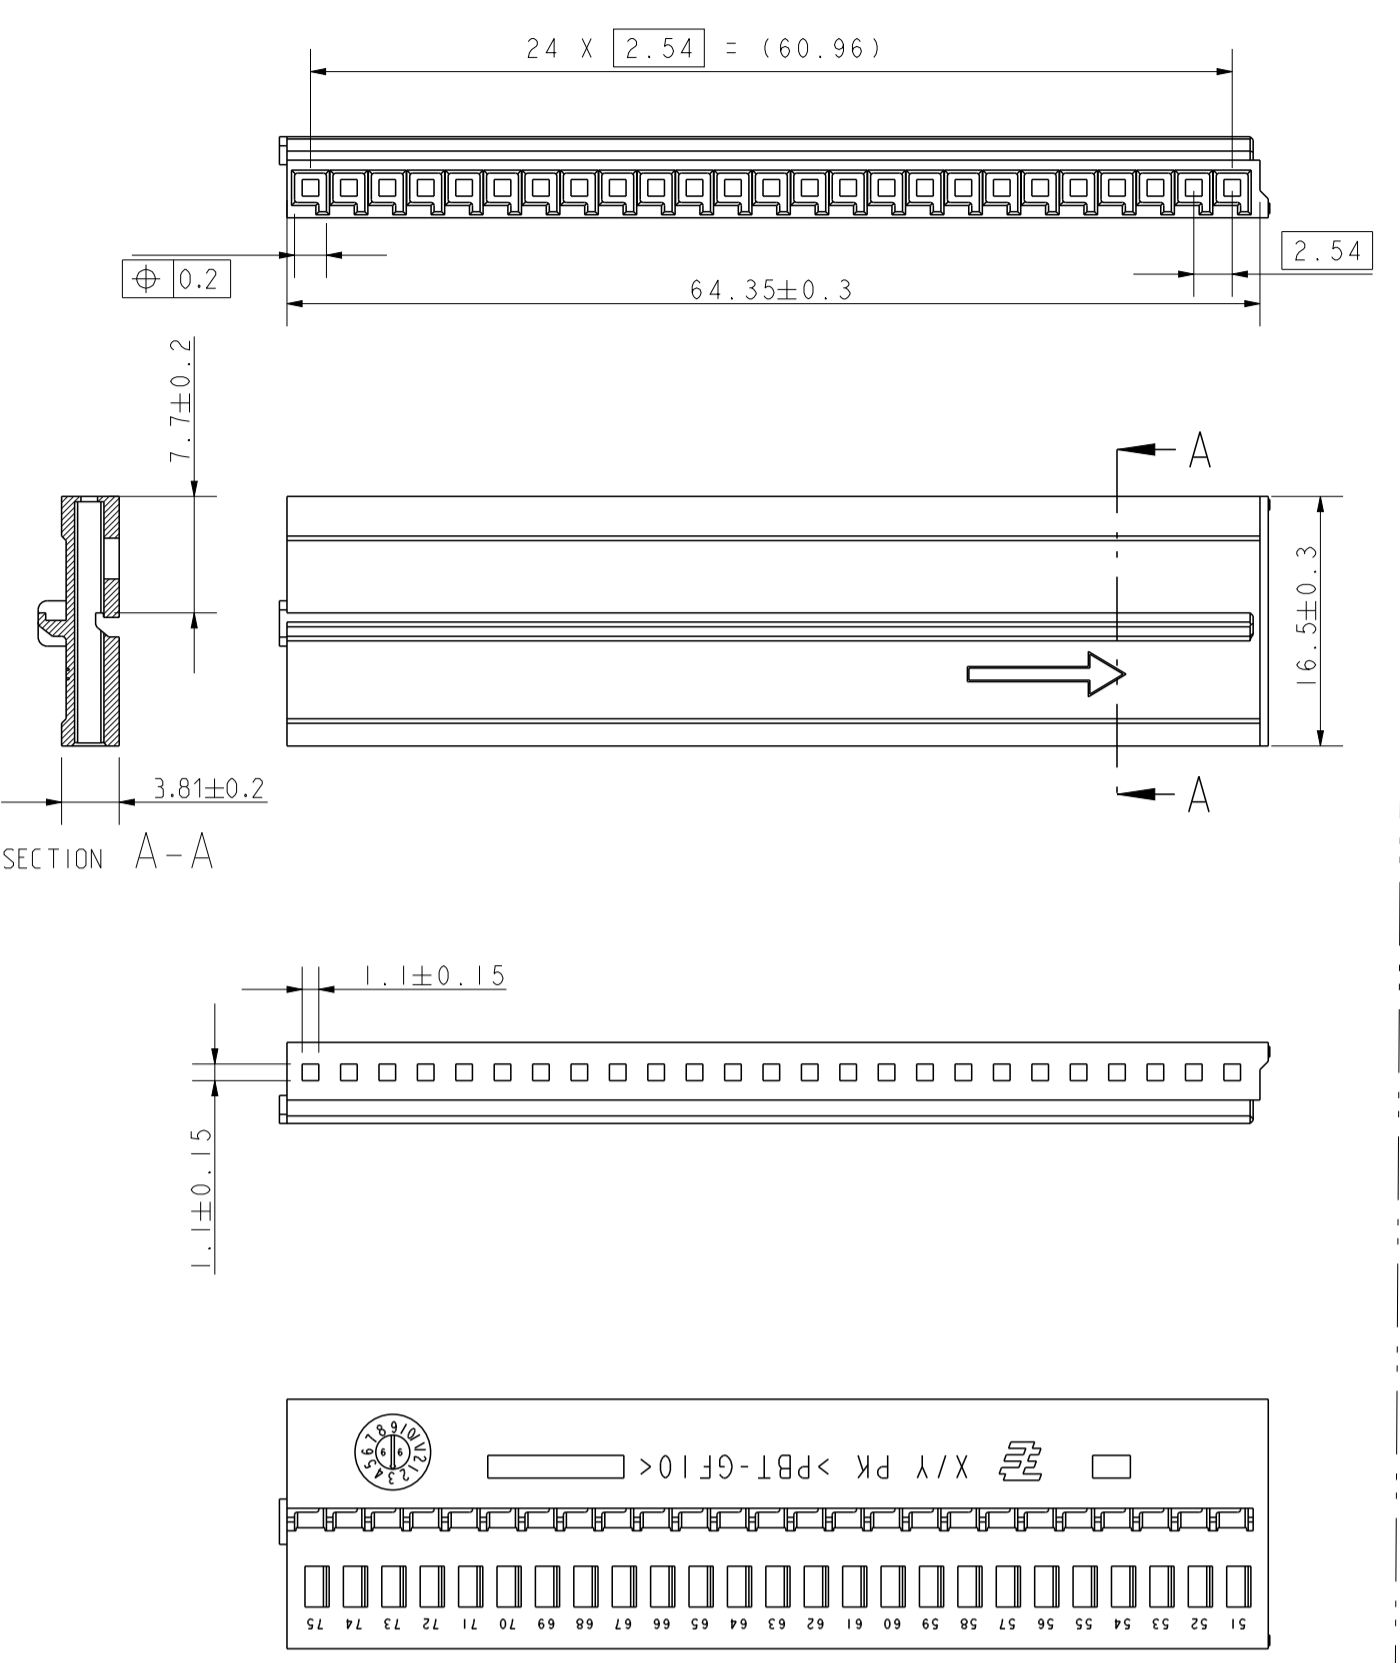

Buchsengehäuse 25-polig rechts /
SOCKET HOUSING 25-WAY RIGHT

TE-Asy-PN	TE-Rev	EC Bestell-Nr.	Farbe ähnlich	Werkstoff	Gewicht
TE-ASSY-PN	TE-REV	EC CODE NO.	COLOR SIMILAR	MATERIAL	WEIGHT
1411096-1	---	---	Lichtblau RAL 5012 LIGHT BLUE	PBTGF10 11	3 g
14119156-5	V23540-M1025-Y130	---	Laubgrün RAL 6002 LEAF GREEN	PBTGF10 11	3 g

TE-Asy-PN	TE-Rev	EC Bestell-Nr.	Farbe ähnlich	Werkstoff	Anzahl	Item-Nr.	Gewicht
TE-ASSY-PN	TE-REV	EC CODE NO.	COLOR SIMILAR	MATERIAL	NUMBER	ITEM-NR	WEIGHT
1411096-2	A	---	weiss 90ml/WHITE ACC TO RAL 9010	PBT/ASA GF20 or PBT GF20 11	12	3	8g
1411103-1	A	V23540-M1050-0830	weiss 90ml/WHITE ACC TO RAL 9010	PBT/ASA GF20 or PBT GF20 11	1	2	8g