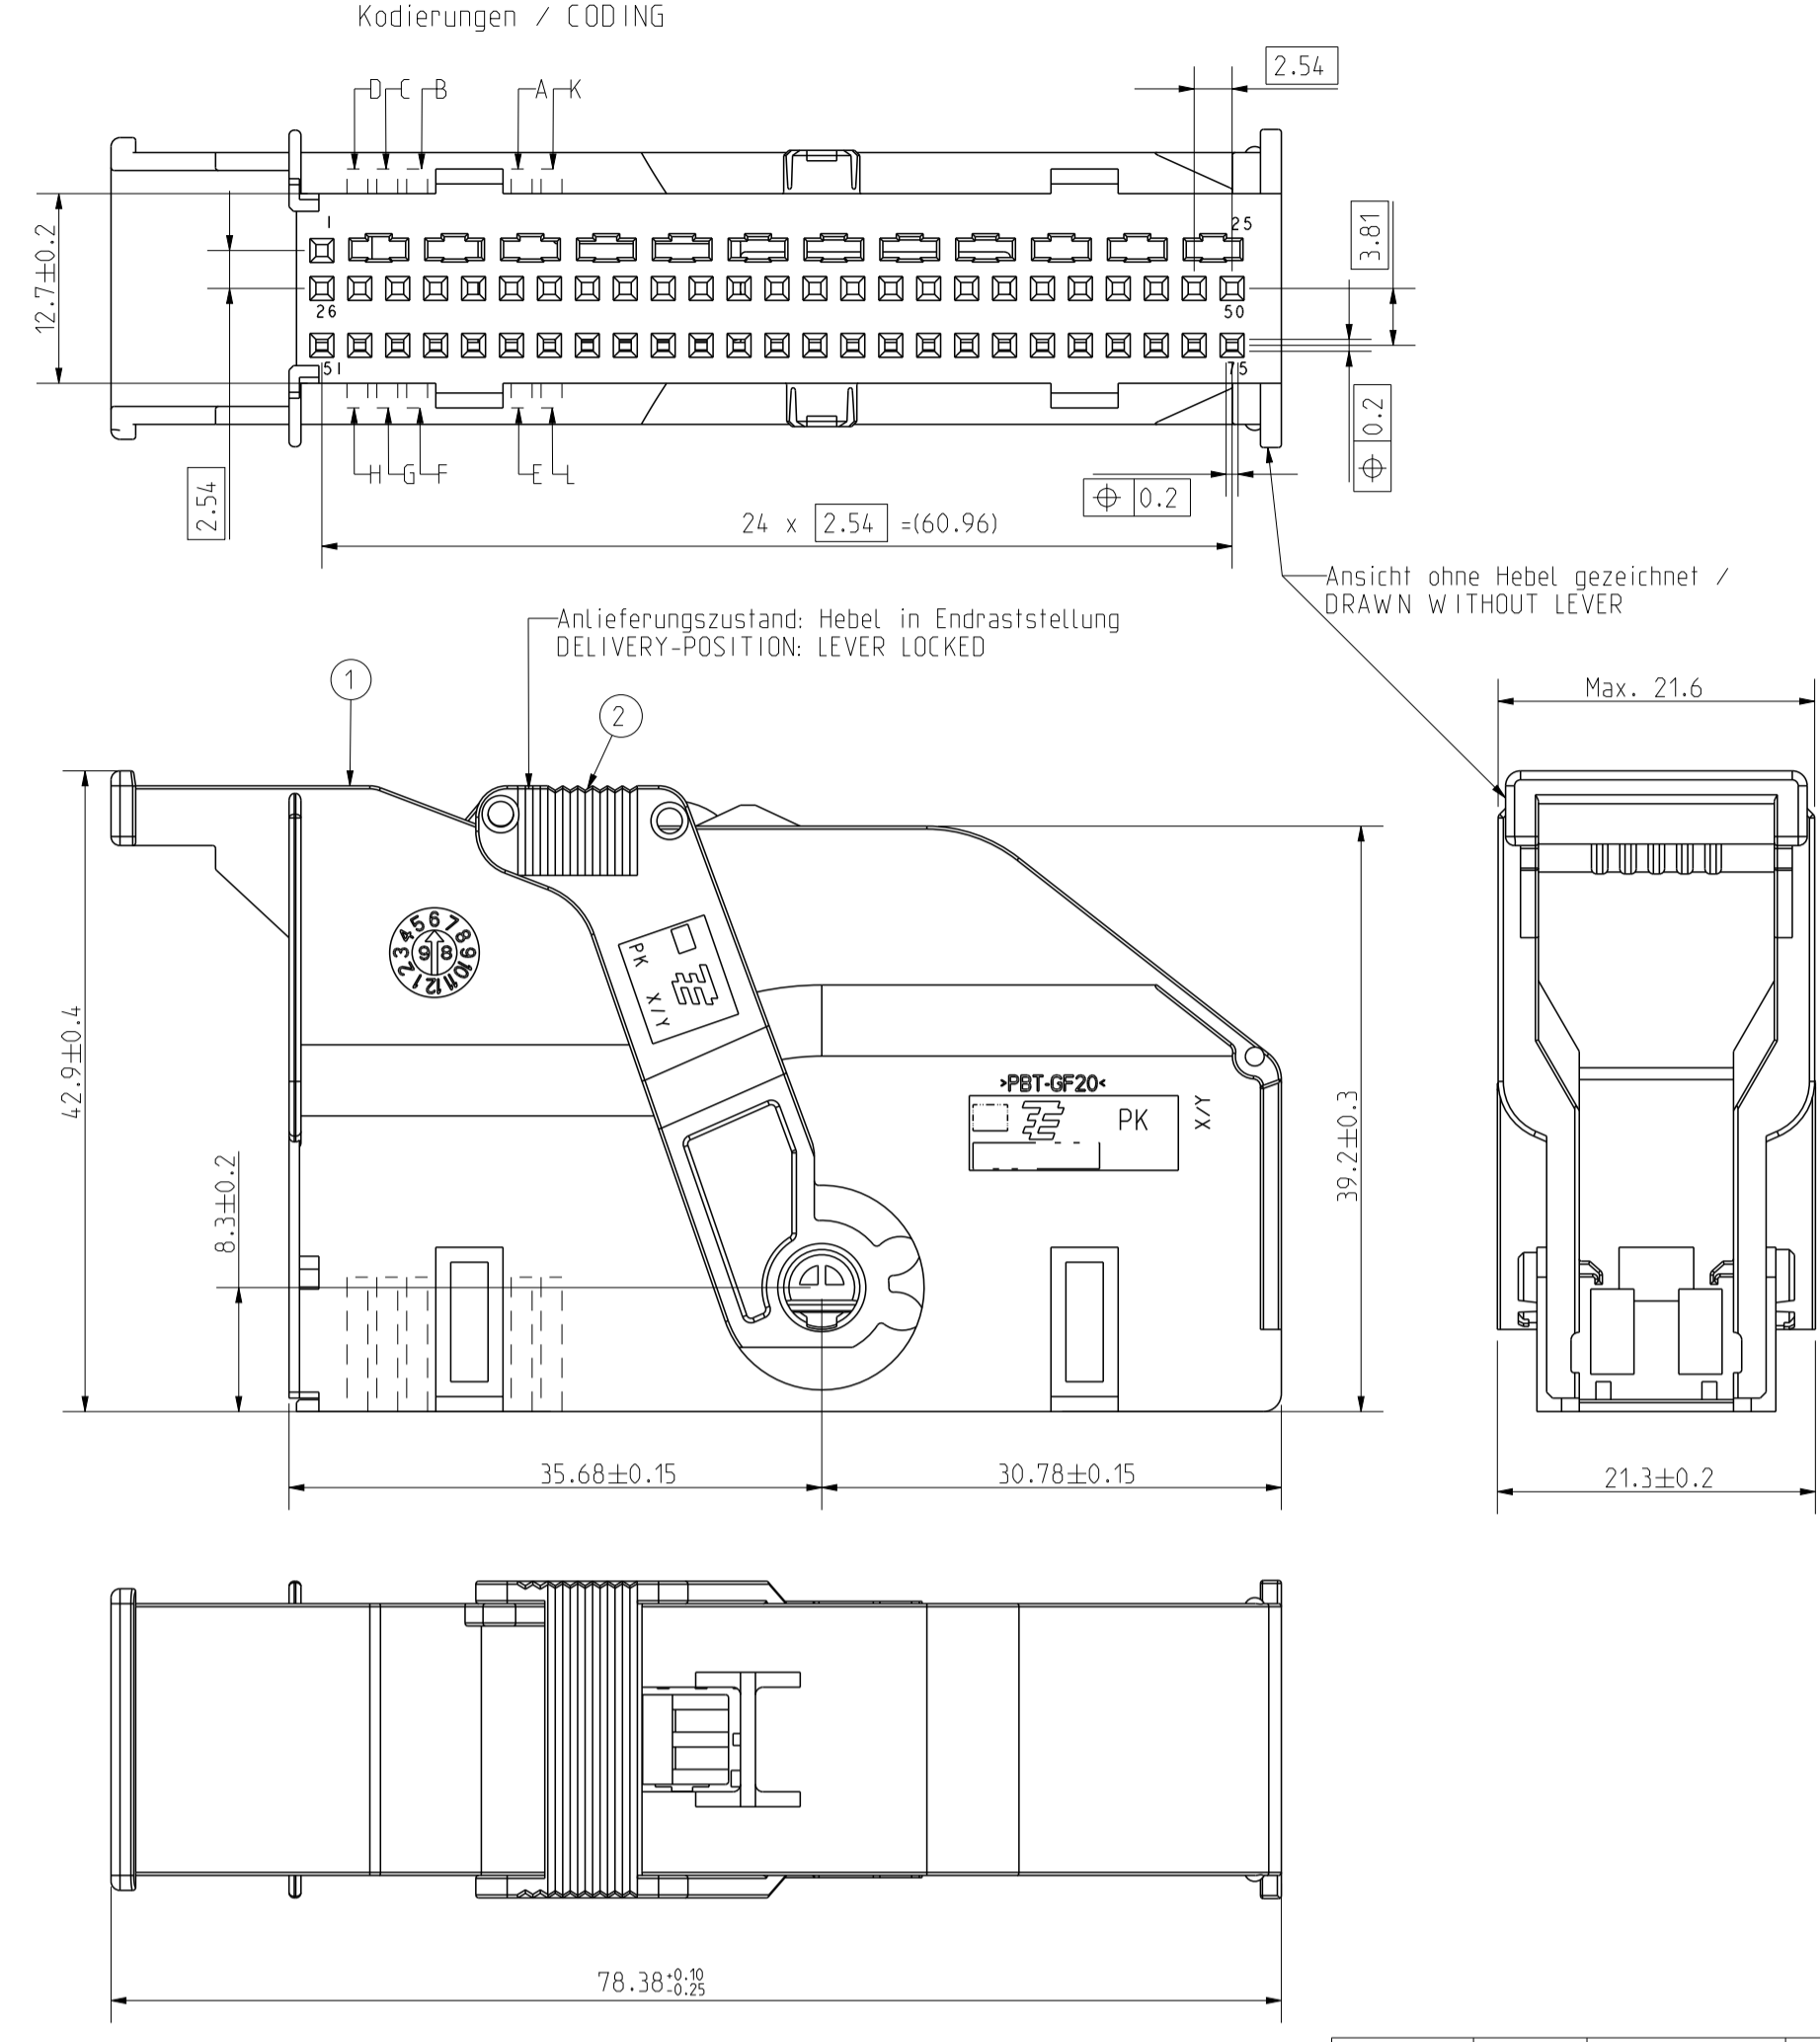

Abdeckkappe 75-polig rechts /
COVER 75-WAY RIGHT

TE-Asy-PN	TE-Rev	EC Bestell-Nr.	Farbe ähnlich	Werkstoff	Anzahl	Item-Nr.	Gewicht
TE-ASSY-PN	TE-REV	EC CODE NO.	COLOR SIMILAR	MATERIAL	NUMBER	ITEM-NR	WEIGHT
1411096-2	A	---	weiss 90ml/WHITE ACC TO RAL 9010	PBT/ASA GF20 or PBT GF20 11	12	3	8g
1411103-1	A	V23540-M1050-0830	weiss 90ml/WHITE ACC TO RAL 9010	PBT/ASA GF20 or PBT GF20 11	1	2	8g

REVISIONS				
NO.	DATE	BY	CHKD.	DESCRIPTION
1				SEE SHEET 11

TE-Asy-PN	TE-Rev	EC Bestell-Nr.	Farbe ähnlich	Werkstoff	Anzahl	Item-Nr.	Gewicht
TE-ASSY-PN	TE-REV	EC CODE NO.	COLOR SIMILAR	MATERIAL	NUMBER	ITEM-NR	WEIGHT
2-1411096-3	A	---	reineorange/PURE ORANGE RAL 2004	PBT GF20 11	2		14.3g
2-1411096-2	A	---	reineorange/PURE ORANGE RAL 2004	PBT GF20 11	2		14.3g
2-1411096-1	A	---	reineorange/PURE ORANGE RAL 2004	PBT GF20 11	2		14.3g
2-1411096-0	A	---	reineorange/PURE ORANGE RAL 2004	PBT GF20 11	2		14.3g
1-1411096-9	A	---	reineorange/PURE ORANGE RAL 2004	PBT GF20 11	2		14.3g
1-1411096-8	A	---	reineorange/PURE ORANGE RAL 2004	PBT GF20 11	2		14.3g
1-1411096-7	A	---	reineorange/PURE ORANGE RAL 2004	PBT GF20 11	2		14.3g
1-1411096-6	A	---	reineorange/PURE ORANGE RAL 2004	PBT GF20 11	2		14.3g
1-1411096-5	A	---	reineorange/PURE ORANGE RAL 2004	PBT GF20 11	2		14.3g
1-1411096-4	A	---	reineorange/PURE ORANGE RAL 2004	PBT GF20 11	2		14.3g
1-1411096-3	A	---	reineorange/PURE ORANGE RAL 2004	PBT GF20 11	2		14.3g
1-1411096-2	A	---	reineorange/PURE ORANGE RAL 2004	PBT GF20 11	2		14.3g
1-1411096-1	A	---	reineorange/PURE ORANGE RAL 2004	PBT GF20 11	2		14.3g
1411096-9	A	---	reineorange/PURE ORANGE RAL 2004	PBT GF20 11	2		14.3g
1411096-6	A	---	reineorange/PURE ORANGE RAL 2004	PBT GF20 11	2		14.3g
1411096-5	A	---	reineorange/PURE ORANGE RAL 2004	PBT GF20 11	2		14.3g
1411096-4	A	---	reineorange/PURE ORANGE RAL 2004	PBT GF20 11	2		14.3g
1411096-3	A	---	reineorange/PURE ORANGE RAL 2004	PBT GF20 11	2		14.3g
1411096-2	A	V23540-M1075-Y241	reineorange/PURE ORANGE RAL 2004	PBT GF20 11	2		14.3g
1411096-1	A	V23540-M1075-Y240	reineorange/PURE ORANGE RAL 2004	PBT GF20 11	2		14.3g

THIS DRAWING IS A CONTROLLED DOCUMENT. DWG No. 15NOV2000
D. Van Hoelcke
DIMENSIONS: mm TOLERANCES UNLESS OTHERWISE SPECIFIED:
0 PLC ±0.1
1 PLC ±0.1
2 PLC ±0.1
3 PLC ±0.1
4 PLC ±0.1
ANGLES ±0.1

APVD S. Glaser 15NOV2000
PRODUCT SPEC APPLICATION SPEC

WEIGHT -

CUSTOMER DRAWING

NAME: Massbild - DIMENS. DRAWING
75 polige Buchsenleiste Markt 12 KS

SIZE: A1 CAGE CODE: 00779 DRAWING NO: 1411101
RESTRICTED TO: A1

SCALE: 1:1 SHEET: 2 OF 2 REX: A20

TE Connectivity