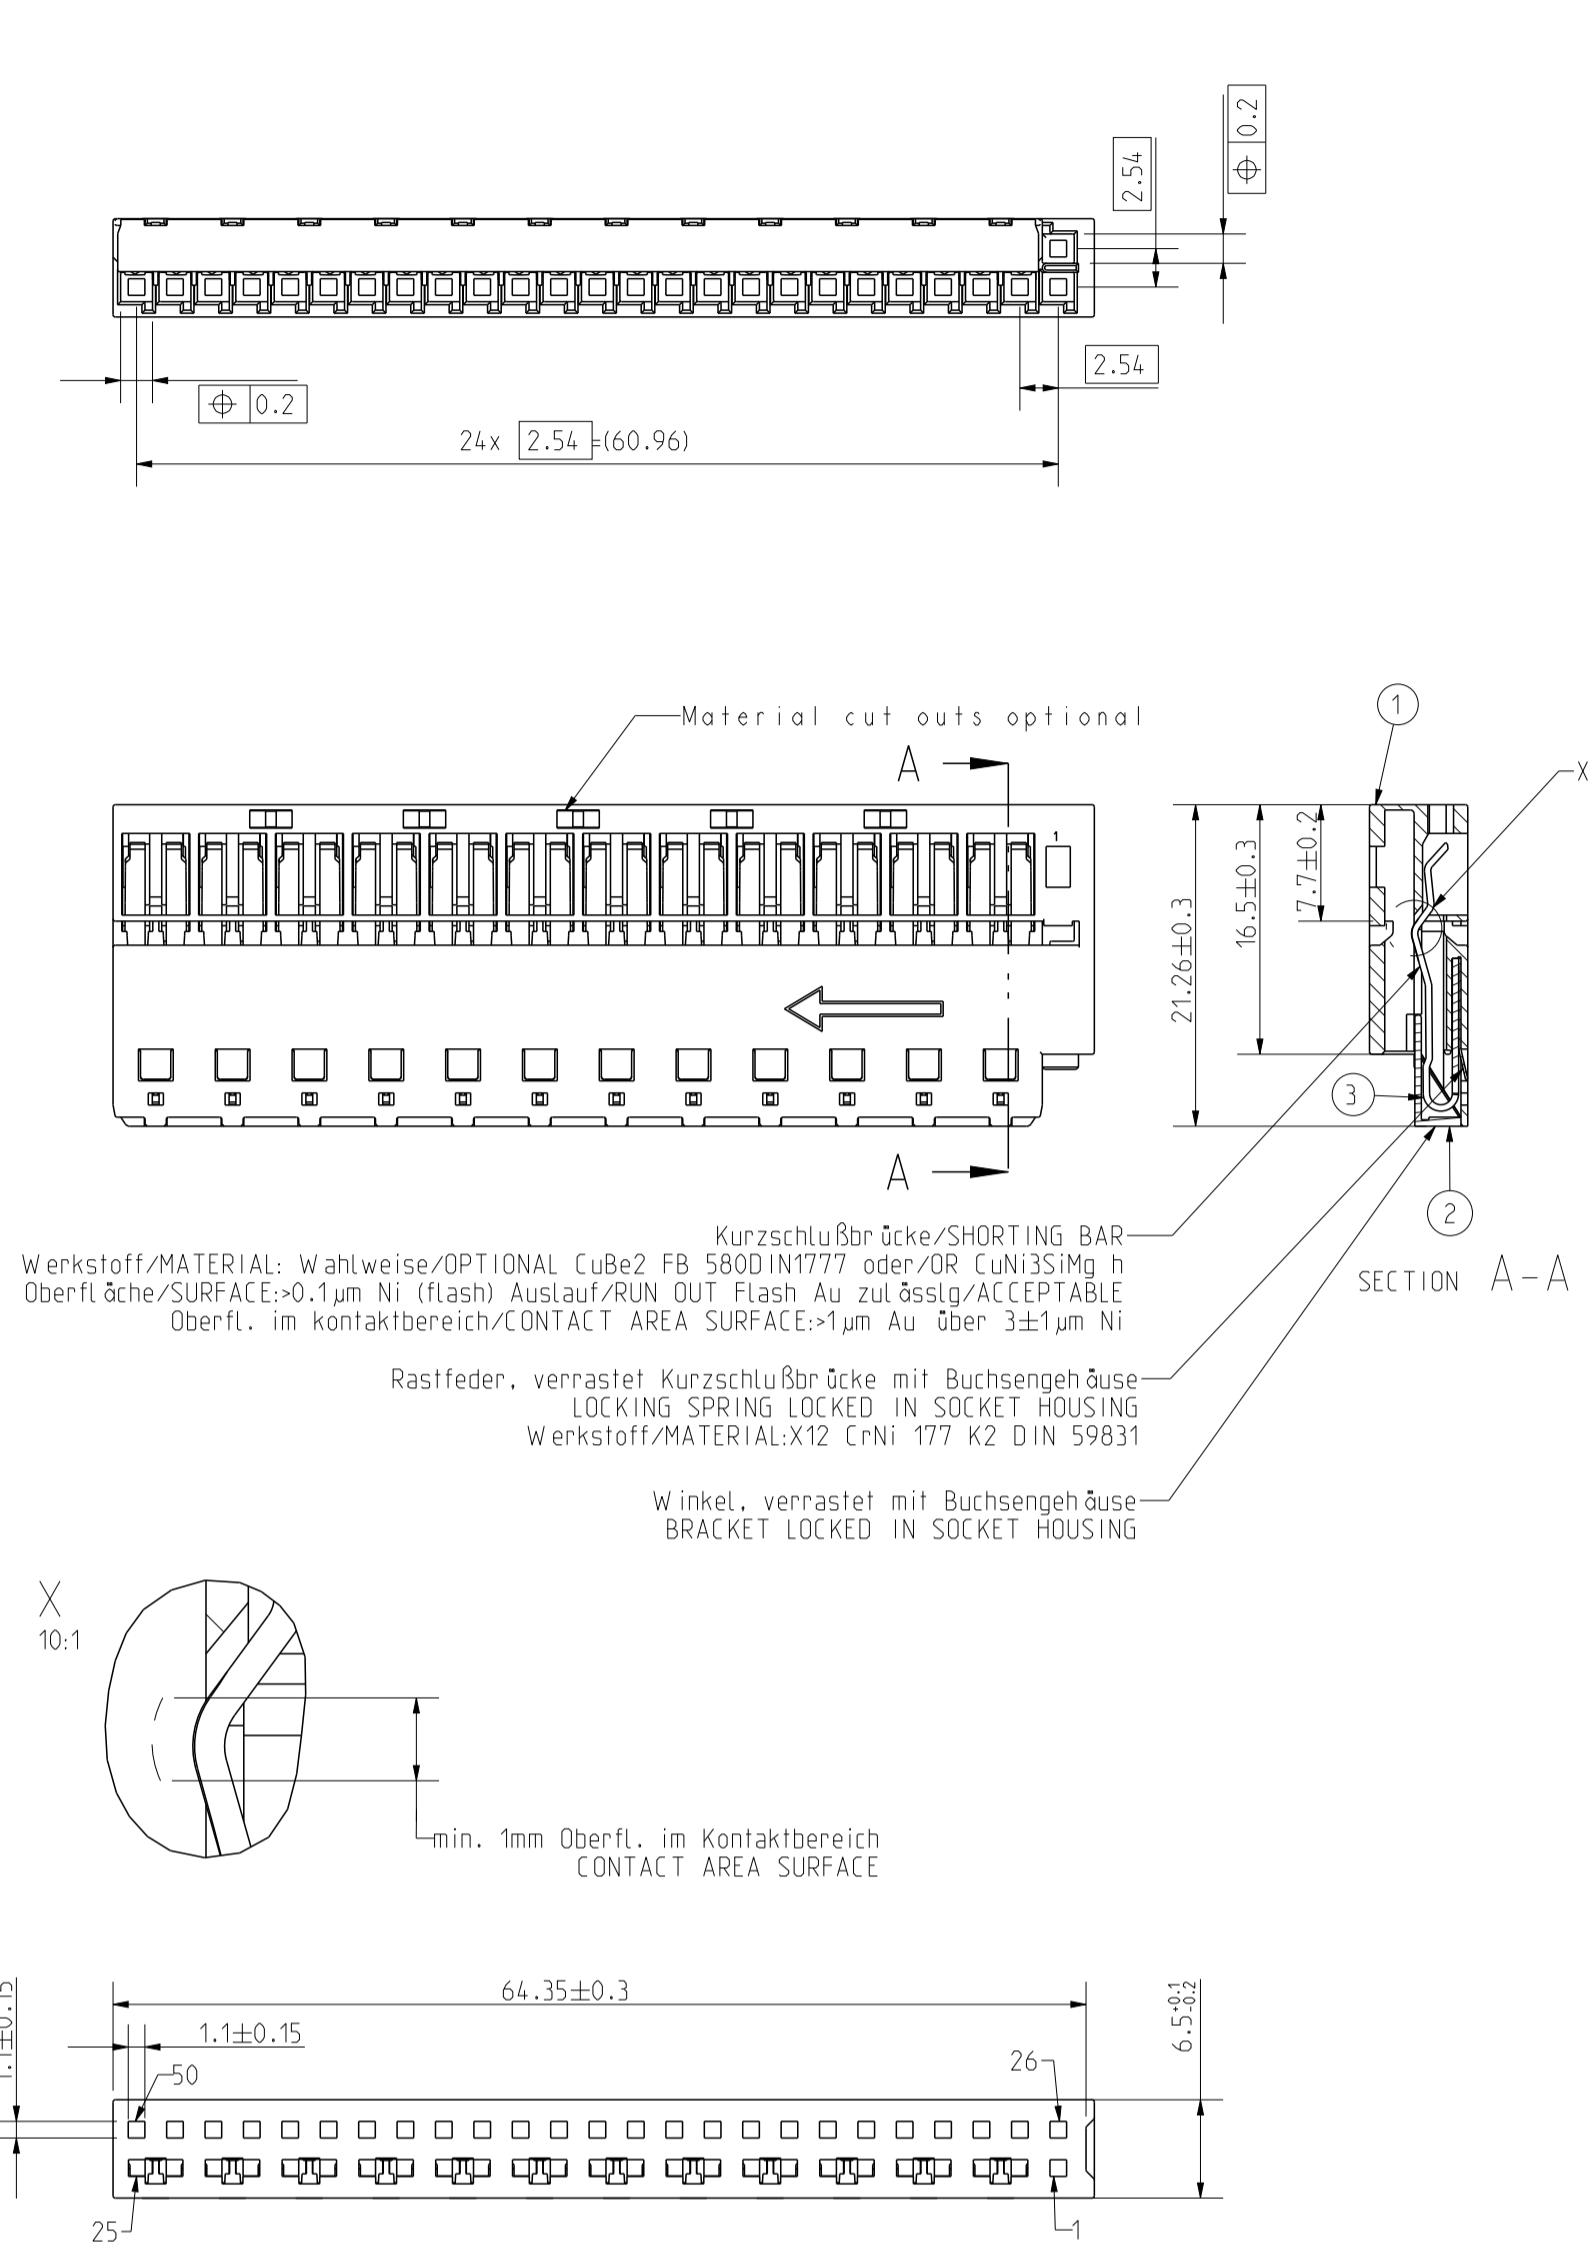

Buchsengehäuse 50-polig rechts /
SOCKET HOUSING 50-WAY RIGHT

TE-Asy-PN	TE-Rev	EC Bestell-Nr.	Farbe ähnlich	Werkstoff	Anzahl	Item-Nr.	Gewicht
TE-ASSY-PN	TE-REV	EC CODE NO.	COLOR SIMILAR	MATERIAL	NUMBER	ITEM-NR	WEIGHT
1411096-2	A	---	weiss 90ml/WHITE ACC TO RAL 9010	PBT/ASA GF20 or PBT GF20 11	12	3	8g
1411103-1	A	V23540-M1050-0830	weiss 90ml/WHITE ACC TO RAL 9010	PBT/ASA GF20 or PBT GF20 11	1	2	8g