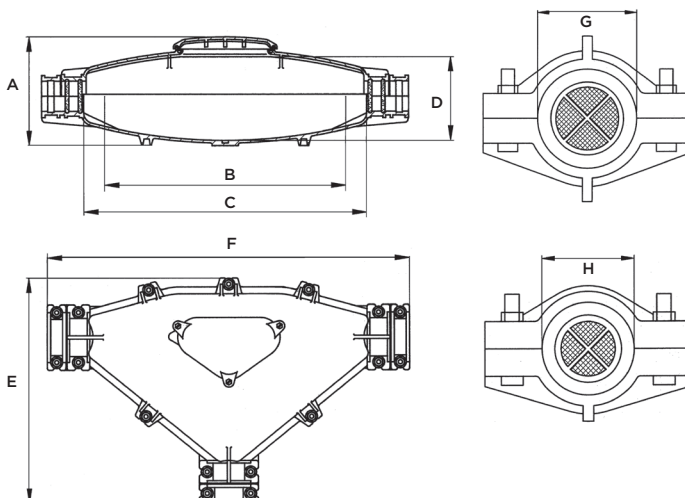

PRODUCT SELECTION INFORMATION

Description	Connectors	Filler Type	Cable Sealing	Volume	Cable Cross Section Mains [mm²]	Cable Cross Section Branch [mm²]	Part Number
HMY-540-EM	without	without	without	4, 3 l	4 x 70-150	4 x 35-70	956268-000
HMY-540-GD430	without	GUROFLEX	included	4, 3 l	4 x 70-150	4 x 35-70	849832-000
HMY-700-EM	without	without	without	15 l	4 x 120-185 3 x 120/70 - 3 x 185/95 4 x 95/50 - 4 x 150/70	4 x 95-150 3 x 70/35 - 3 x 150/150 4 x 70/25 - 4 x 120/70	475488-000
HMY-700-GC1500	without	GUROFLEX	included	15 l	4 x 120-185 3 x 120/70 - 3 x 185/95 4 x 95/50 - 4 x 150/70	4 x 95-150 3 x 70/35 - 3 x 150/150 4 x 70/25 - 4 x 120/70	576842-000
HMY-701-EM	without	without	without	15 l	4 x 150-240 3 x 150/70 - 3 x 240/120 4 x 120/70 - 4 x 150/70	4 x 95-150 3 x 70/35 - 3 x 150/150 4 x 70/25 - 4 x 120/70	407812-000
HMY-701-GC1500	without	GUROFLEX	included	15 l	4 x 150-240 3 x 150/70 - 3 x 240/120 4 x 120/70 - 4 x 150/70	4 x 95-150 3 x 70/35 - 3 x 150/150 4 x 70/25 - 4 x 120/70	271242-000

Stated smallest cross sections can be covered with supplied cable entry sealing material and filler volume. Smaller cross sections may require additional sealing or filler.

ACCESSORIES

Description	Part Number
FOAM-TAPE-90X3X2	048402-000
FOAM-TAPE-120X3X2,5	955336-000

te.com/energy

©2014 TE Connectivity Ltd. family of companies. All Rights Reserved. EPP-2315-10/14

FOR MORE INFORMATION: TE Technical Support Centers

USA:	+ 1 800 327 6996
France:	+ 33 380 583 200
UK:	+ 44 0870 870 7500
Germany:	+ 49 896 089 903
Spain:	+ 34 916 630 400
Benelux:	+ 32 16 351 731
Canada:	+ 1 (905) 475-6222
Mexico:	+ 52 (0) 55-1106-0800
Latin/S. America:	+ 54 (0) 11-4733-2200
China:	+ 86 (0) 400-820-6015