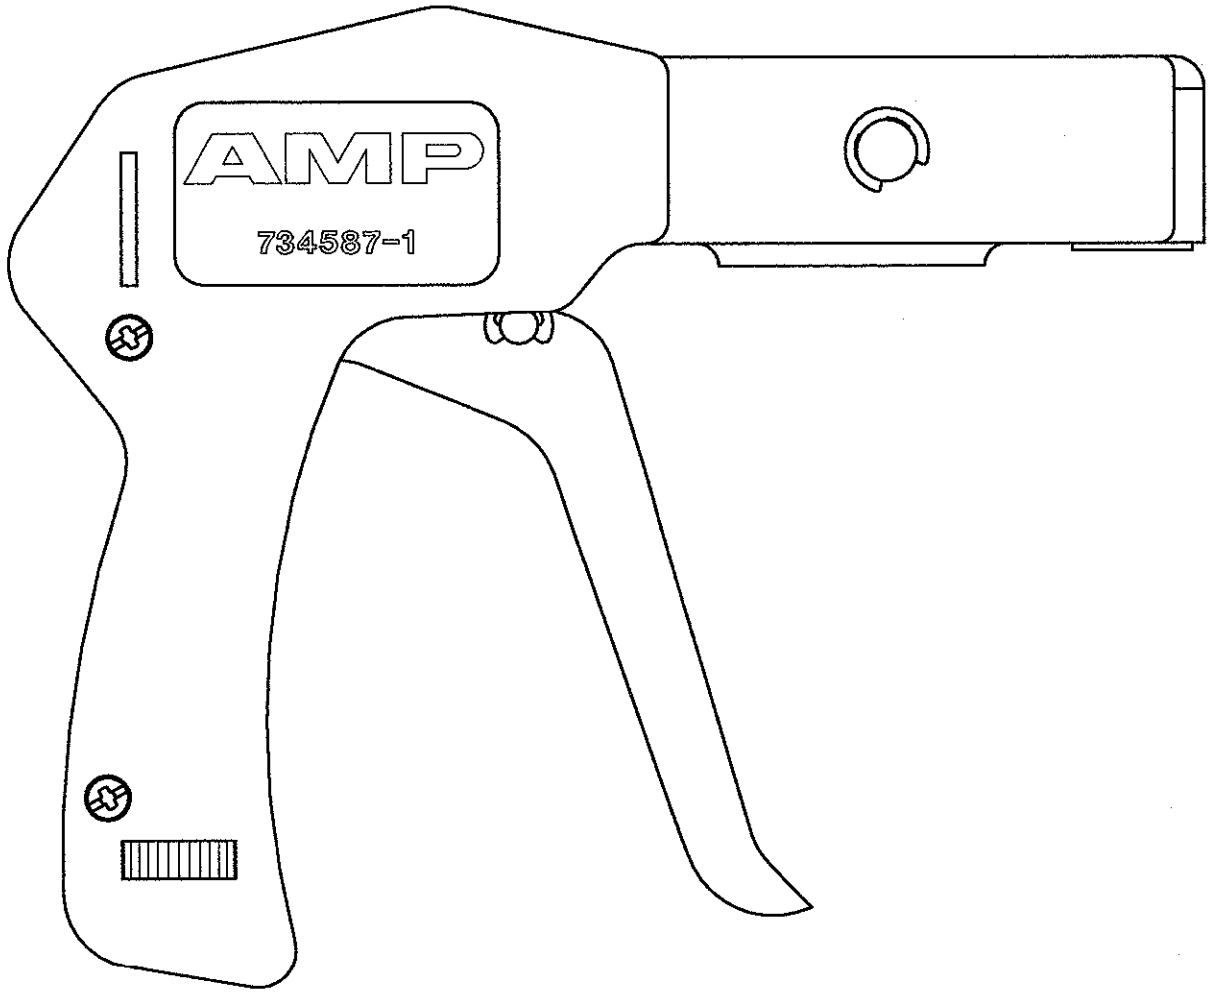

DO NOT SCALE

DIMENSIONS IN mm

METRIC

THIRD ANGLE
PROJECTION

			BLUE			STEEL			734587-1		
			FINISH			MATERIAL			PARTNUMBER		
-	-	-	-	-	-	CUSTOMER DRAWING			FOR REFERENCE ONLY WILL NOT BE UPDATED		
-	-	-	-	-	-	© COPYRIGHT 19- BY AMP HOLLAND B.V.			ALL INTERNATIONAL RIGHTS RESERVED. AMP PRODUCTS MAY BE COVERED BY U.S. AND FOREIGN AND/OR PATENTS PENDING.		
-	-	-	-	-	-	THIS DRAWING IS UNPUBLISHED			RELEASED FOR PUBLICATION _____, 19____		
-	-	-	-	-	-	AMP			AMP HOLLAND B.V. 's-Hertogenbosch, The Netherlands.		
-	-	-	-	-	-	NAME			TOOL FOR CABLE-TIES FROM 2,2 TO 4,8mm WIDE		
0	H-9856	R.D.	R.V.	12-08-92							
LTR.	REVISION RECORD	DR.	CHK.	DATE							
DR.:	R. DAAMEN	CHK.:	R. VOS	APP.:	L.v. SOEST	DWG. No.			REV. LTR.		
DATE:	12-08-92	DATE:	-	DATE:	-	734587			0		
									SHEET		
									1 OF 1		
									A4		