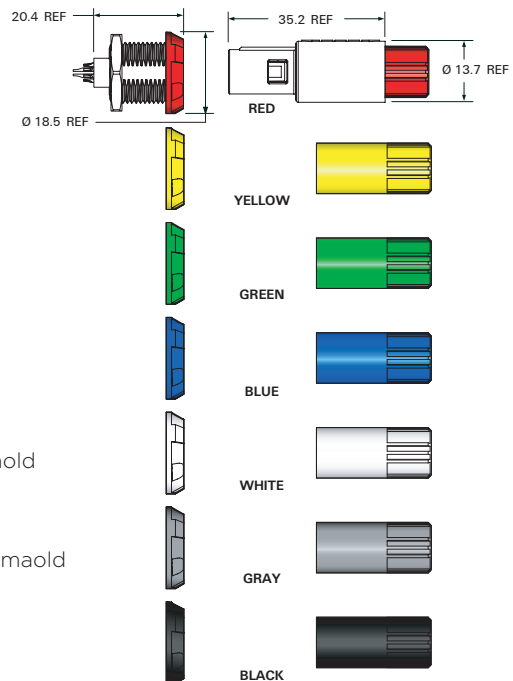

## PRODUCT OFFERING

Keying (plug front view):

Contact Configuration:

Cable flex/strain reliefs:

Color Coded Receptacles and Plugs

©2007 by Tyco Electronics Corporation. All Rights Reserved. STERRAD, CIDEX+ are trademarks of Johnson & Johnson Corporation. Dimensions are shown for reference purposes only. Specifications subject to change.