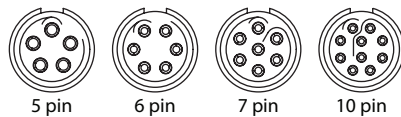

Cable flex/strain reliefs: