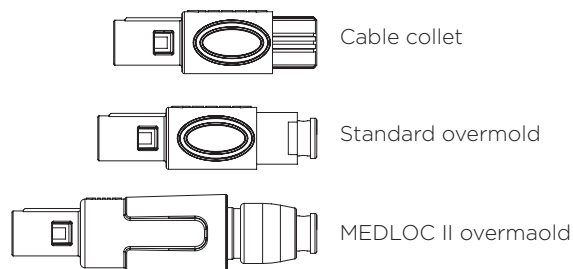

## PRODUCT OFFERING

Keying (plug front view):

Contact Configuration:

Cable flex/strain reliefs:

Color Coded Receptacles and Plugs

©2007 by Tyco Electronics Corporation. All Rights Reserved. STERRAD, CIDEX+ are trademarks of Johnson & Johnson Corporation. Dimensions are shown for reference purposes only. Specifications subject to change.