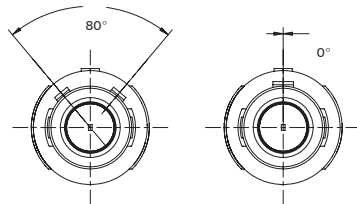

CPC - Medical Connector

KEY FEATURES

- Connectors are user friendly, sterilizable, robust and provide secure self-latching
- Can be overmolded with silicone or PVC flex reliefs for cable strain and flex protection
- Available with an integral cable collet or an overmolded flex relief
- Self-latching mechanism is secure under axial and torsional loads
- Overmolded flex-reliefs can be customized per customer requirements

ELECTRICAL

- Operating Voltage - 300 VAC
- Current rating - 5 position - 7A
  6 position - 6A
  7 position - 5A
  10 position - 3A
- Dielectric Withstanding Voltage - 1200 VAC
- Insulation Resistance - 1000 megohms
- Contact Resistance - 20 milliohms max

MECHANICAL

- Durability: 2500 cycles
- Temperature Rating: -50° to 170° C
- Mating Force: 2.5 lbs max
- Unmating Force: 1.0 lb min

MATERIALS

- Housing, Insert, Collet & Nut - Polyphenylsulfone
- Contacts - Copper Alloy, Gold Finish
- Hex Nut - Copper Alloy, Nickel Finish

STANDARDS & SPECS

- EIA-364: Electrical Connector/Socket Test procedure Including Environmental Classifications

PRODUCT OFFERING

Keying (plug front view):

Contact Configuration: