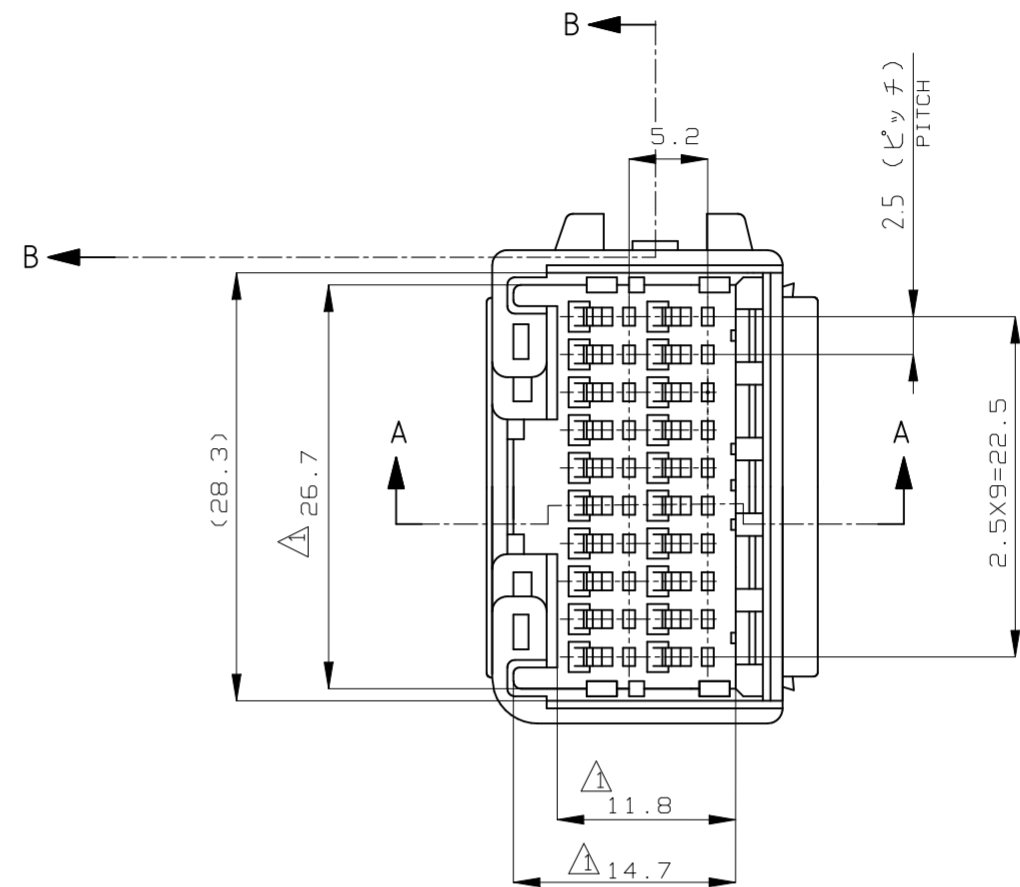

REVISIONS					
P	LTR	DESCRIPTION	DATE	DWN	APVD
D4	REVISED	ECR-23-185274	04SEP2023	AG	RK

-Z-

A-A

B-B

- ① TO BE MEASURED WITHIN 2mm FROM [-Z-]
- 2. APPLICABLE TERMINAL NO. 173682
- 3. THE MATING PLUG HOUSING NUMBERS: 174047

- ① [-Z-] 面から2mmの範囲で測定
- 2. 適用端子型番: 173682
- 3. 嵌合相手ハウジング型番: 174047

OBsolete	青 (BLUE)	175652-5
OBsolete	緑 (GREEN)	175652-4
	黒 (BLACK)	175652-2
	色 (COLOR)	製品型番 (PART NO.)

二重ロック時
DOUBLE LOCKED

TOLERANCE UNLESS OTHERWISE SPECIFIED: 一般公差	
0 < x ≤ 10	: ±0.2
10 < x ≤ 30	: ±0.25
30 < x ≤ 100	: ±0.3
ANGLE	: ±3°

THIS DRAWING IS A CONTROLLED DOCUMENT.		DWN M.SUGAWARA 04AUG06	TE Connectivity	
DIMENSIONS: 単位: 精 mm		CHK K.BETSUI 04AUG06		
TOLERANCES UNLESS OTHERWISE SPECIFIED: 一般公差		APVD K.BETSUI 04AUG06	NAME 名称	
0 PLC ± 1 PLC ±- 2 PLC ±- 3 PLC ±- 4 PLC ±- ANGLES ±-		PRODUCT SPEC 製品規格 108-5352	20POSITION CAP HOUSING 040SERIES MULTI-LOCK CONNECTOR	
MATERIAL 材料 PBT		FINISH 仕上 -	SIZE A2	CAGE CODE 00779
		WEIGHT 0.000000	DRAWING NO 番号 C=175652	RESTRICTED TO -
		CUSTOMER DRAWING	SCALE 尺度 2:1	SHEET 1 of 1
			REV D4	