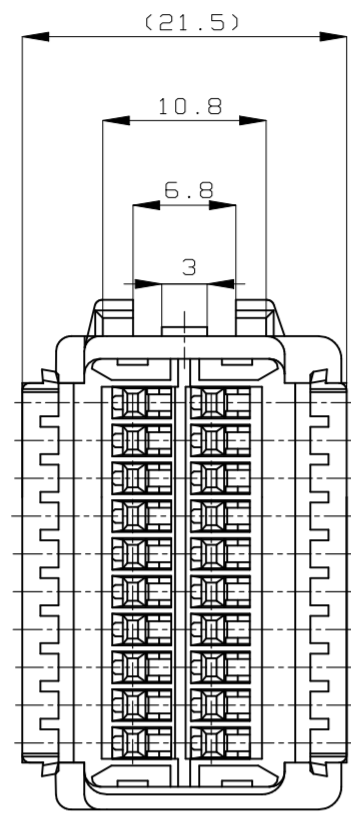

REVISIONS					
P	LTR	DESCRIPTION	DATE	DWN	APVD
D4	REVISED	ECR-23-185274	04SEP2023	AG	RK

-Z-

A-A

B-B

- ① TO BE MEASURED WITHIN 2mm FROM [-Z-]
- 2. APPLICABLE TERMINAL NO. 173682
- 3. THE MATING PLUG HOUSING NUMBERS: 174047

- ① [-Z-] 面から2mmの範囲で測定
- 2. 適用端子型番: 173682
- 3. 嵌合相手ハウジング型番: 174047

OBsolete	青 (BLUE)	175652-5
OBsolete	緑 (GREEN)	175652-4
	黒 (BLACK)	175652-2
	色 (COLOR)	製品型番 (PART NO.)

二重ロック時
DOUBLE LOCKED

TOLERANCE UNLESS OTHERWISE SPECIFIED: 一般公差	
0 < x ≤ 10	: ±0.2
10 < x ≤ 30	: ±0.25
30 < x ≤ 100	: ±0.3
ANGLE	: ±3°

THIS DRAWING IS A CONTROLLED DOCUMENT.		DWN M.SUGAWARA 04AUG06	TE Connectivity	
DIMENSIONS: 単位: 精 mm		CHK K.BETSUI 04AUG06		
TOLERANCES UNLESS OTHERWISE SPECIFIED: 一般公差		APVD K.BETSUI 04AUG06	NAME 名称	
0 PLC ± 1 PLC ±- 2 PLC ±- 3 PLC ±- 4 PLC ±- ANGLES ±-		PRODUCT SPEC 製品規格 108-5352	20POSITION CAP HOUSING 040SERIES MULTI-LOCK CONNECTOR	
MATERIAL 材料 PBT		FINISH 仕上 -	SIZE A2	CAGE CODE 00779
		WEIGHT 0.000000	DRAWING NO 番号 C=175652	RESTRICTED TO -
		CUSTOMER DRAWING	SCALE 尺度 2:1	SHEET 1 of 1
			REV D4	