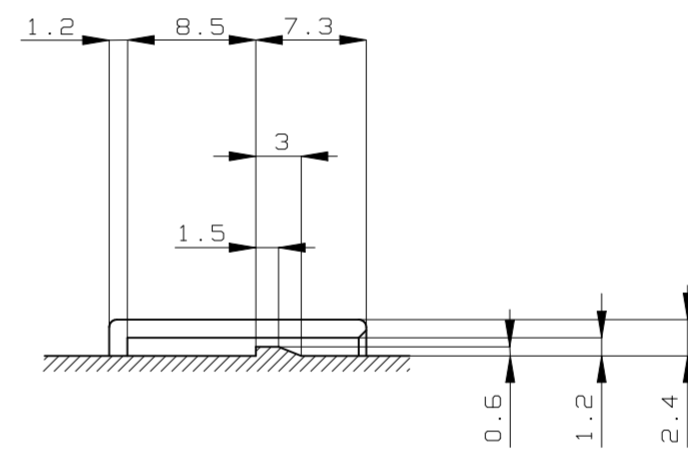

REVISIONS					
P	LTR	DESCRIPTION	DATE	DWN	APVD
D4	REVISED	ECR-23-185274	04SEP2023	AG	RK

-Z-

A-A

B-B

- ① TO BE MEASURED WITHIN 2mm FROM [-Z-]
- 2. APPLICABLE TERMINAL NO. 173682
- 3. THE MATING PLUG HOUSING NUMBERS: 174047

- ① [-Z-] 面から2mmの範囲で測定
- 2. 適用端子型番: 173682
- 3. 嵌合相手ハウジング型番: 174047

OBsolete	青 (BLUE)	175652-5
OBsolete	緑 (GREEN)	175652-4
	黒 (BLACK)	175652-2
	色 (COLOR)	製品型番 (PART NO.)

二重ロック時
DOUBLE LOCKED

TOLERANCE UNLESS OTHERWISE SPECIFIED: 一般公差	
0 < x ≤ 10	: ±0.2
10 < x ≤ 30	: ±0.25
30 < x ≤ 100	: ±0.3
ANGLE	: ±3°

THIS DRAWING IS A CONTROLLED DOCUMENT.		DWN M.SUGAWARA 04AUG06	TE Connectivity	
DIMENSIONS: 単位: 精 mm		CHK K.BETSUI 04AUG06		
TOLERANCES UNLESS OTHERWISE SPECIFIED: 一般公差		APVD K.BETSUI 04AUG06	NAME 名称	
0 PLC ± 1 PLC ±- 2 PLC ±- 3 PLC ±- 4 PLC ±- ANGLES ±-		PRODUCT SPEC 製品規格 108-5352	20POSITION CAP HOUSING 040SERIES MULTI-LOCK CONNECTOR	
MATERIAL 材料 PBT		FINISH 仕上 -	SIZE A2	CAGE CODE 00779
		WEIGHT 0.000000	DRAWING NO 番号 C=175652	RESTRICTED TO -
		CUSTOMER DRAWING	SCALE 尺度 2:1	SHEET 1 of 1
			REV D4	