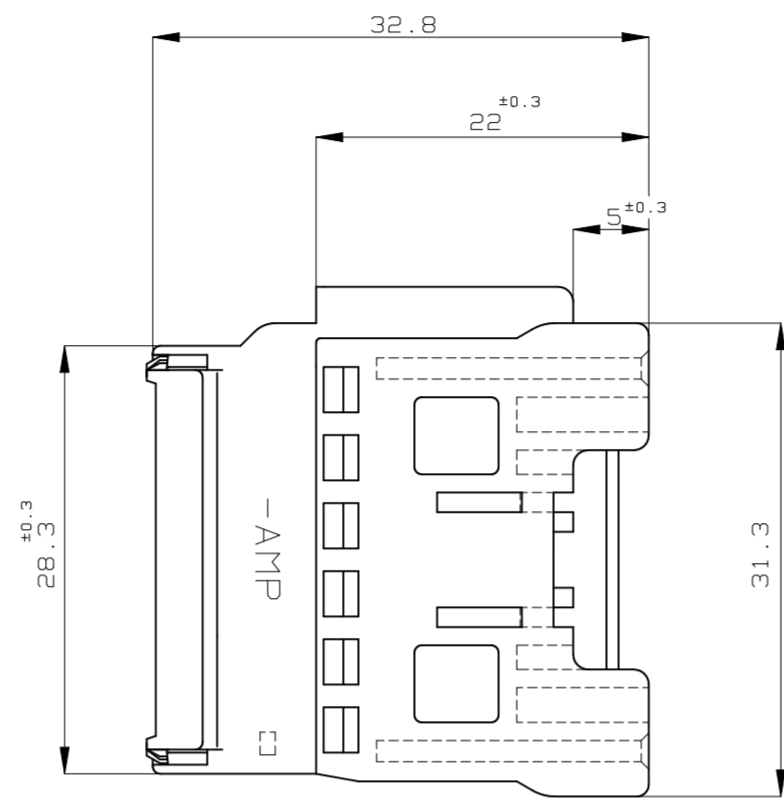

REVISIONS					
P	LTR	DESCRIPTION	DATE	DWN	APVD
D4	REVISED	ECR-23-185274	04SEP2023	AG	RK

-Z-

A-A

B-B

- ① TO BE MEASURED WITHIN 2mm FROM [-Z-]
- 2. APPLICABLE TERMINAL NO. 173682
- 3. THE MATING PLUG HOUSING NUMBERS: 174047

- ① [-Z-] 面から2mmの範囲で測定
- 2. 適用端子型番: 173682
- 3. 嵌合相手ハウジング型番: 174047

OBsolete	青 (BLUE)	175652-5
OBsolete	緑 (GREEN)	175652-4
	黒 (BLACK)	175652-2
	色 (COLOR)	製品型番 (PART NO.)

二重ロック時
DOUBLE LOCKED

TOLERANCE UNLESS OTHERWISE SPECIFIED: 一般公差	
0 < x ≤ 10	: ±0.2
10 < x ≤ 30	: ±0.25
30 < x ≤ 100	: ±0.3
ANGLE	: ±3°

THIS DRAWING IS A CONTROLLED DOCUMENT.		DWN M.SUGAWARA 04AUG06	TE Connectivity	
DIMENSIONS: 単位: 精 mm		CHK K.BETSUI 04AUG06		
TOLERANCES UNLESS OTHERWISE SPECIFIED: 一般公差		APVD K.BETSUI 04AUG06	NAME 名称	
0 PLC ± 1 PLC ±- 2 PLC ±- 3 PLC ±- 4 PLC ±- ANGLES ±-		PRODUCT SPEC 製品規格 108-5352	20POSITION CAP HOUSING 040SERIES MULTI-LOCK CONNECTOR	
MATERIAL 材料 PBT		FINISH 仕上 -	SIZE A2	CAGE CODE 00779
		WEIGHT 0.000000	DRAWING NO 番号 C=175652	RESTRICTED TO -
		CUSTOMER DRAWING	SCALE 尺度 2:1	SHEET 1 of 1
			REV D4	