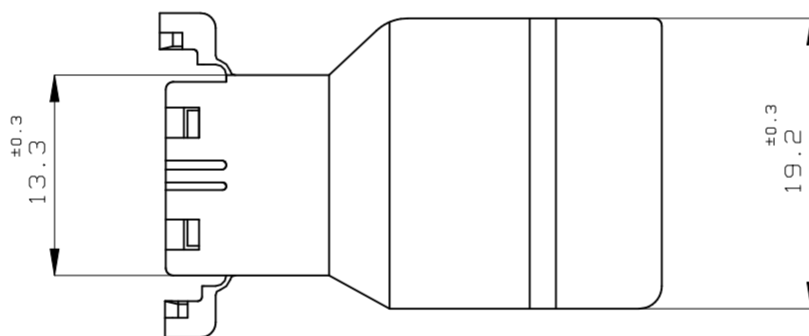

REVISIONS					
P	LTR	DESCRIPTION	DATE	DWN	APVD
D4	REVISED	ECR-23-185274	04SEP2023	AG	RK

-Z-

A-A

B-B

- ① TO BE MEASURED WITHIN 2mm FROM [-Z-]
- 2. APPLICABLE TERMINAL NO. 173682
- 3. THE MATING PLUG HOUSING NUMBERS: 174047

- ① [-Z-] 面から2mmの範囲で測定
- 2. 適用端子型番: 173682
- 3. 嵌合相手ハウジング型番: 174047

OBsolete	青 (BLUE)	175652-5
OBsolete	緑 (GREEN)	175652-4
	黒 (BLACK)	175652-2
	色 (COLOR)	製品型番 (PART NO.)

二重ロック時
DOUBLE LOCKED

TOLERANCE UNLESS OTHERWISE SPECIFIED: 一般公差	
0 < x ≤ 10	: ±0.2
10 < x ≤ 30	: ±0.25
30 < x ≤ 100	: ±0.3
ANGLE	: ±3°

THIS DRAWING IS A CONTROLLED DOCUMENT.		DWN M.SUGAWARA 04AUG06	TE Connectivity	
DIMENSIONS: 単位: 精 mm		CHK K.BETSUI 04AUG06		
TOLERANCES UNLESS OTHERWISE SPECIFIED: 一般公差		APVD K.BETSUI 04AUG06	NAME 名称	
0 PLC ± 1 PLC ±- 2 PLC ±- 3 PLC ±- 4 PLC ±- ANGLES ±-		PRODUCT SPEC 製品規格 108-5352	20POSITION CAP HOUSING 040SERIES MULTI-LOCK CONNECTOR	
MATERIAL 材料 PBT		FINISH 仕上 -	SIZE A2	CAGE CODE 00779
		WEIGHT 0.000000	DRAWING NO 番号 C=175652	RESTRICTED TO -
		CUSTOMER DRAWING	SCALE 尺度 2:1	SHEET 1 of 1
			REV D4	