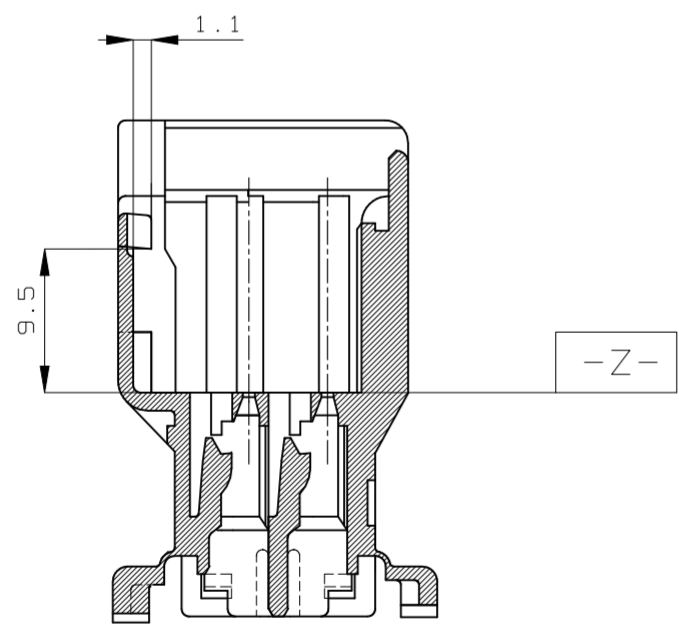

REVISIONS					
P	LTR	DESCRIPTION	DATE	DWN	APVD
D4	REVISED	ECR-23-185274	04SEP2023	AG	RK

-Z-

A-A

B-B

- ① TO BE MEASURED WITHIN 2mm FROM [-Z-]
- 2. APPLICABLE TERMINAL NO. 173682
- 3. THE MATING PLUG HOUSING NUMBERS: 174047

- ① [-Z-] 面から2mmの範囲で測定
- 2. 適用端子型番: 173682
- 3. 嵌合相手ハウジング型番: 174047

OBsolete	青 (BLUE)	175652-5
OBsolete	緑 (GREEN)	175652-4
	黒 (BLACK)	175652-2
	色 (COLOR)	製品型番 (PART NO.)

二重ロック時
DOUBLE LOCKED

TOLERANCE UNLESS OTHERWISE SPECIFIED: 一般公差	
0 < x ≤ 10	: ±0.2
10 < x ≤ 30	: ±0.25
30 < x ≤ 100	: ±0.3
ANGLE	: ±3°

THIS DRAWING IS A CONTROLLED DOCUMENT.		DWN M.SUGAWARA 04AUG06	TE Connectivity	
DIMENSIONS: 単位: 精 mm		CHK K.BETSUI 04AUG06		
TOLERANCES UNLESS OTHERWISE SPECIFIED: 一般公差		APVD K.BETSUI 04AUG06	NAME 名称	
0 PLC ± 1 PLC ±- 2 PLC ±- 3 PLC ±- 4 PLC ±- ANGLES ±-		PRODUCT SPEC 製品規格 108-5352	20POSITION CAP HOUSING 040SERIES MULTI-LOCK CONNECTOR	
MATERIAL 材料 PBT		FINISH 仕上 -	SIZE A2	CAGE CODE 00779
		WEIGHT 0.000000	DRAWING NO 番号 C=175652	RESTRICTED TO -
		CUSTOMER DRAWING	SCALE 尺度 2:1	SHEET 1 of 1
			REV D4	