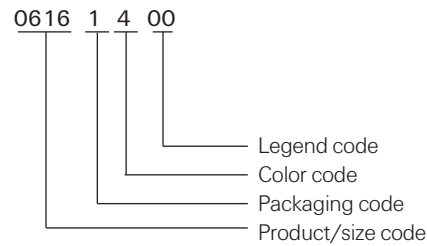

Part numbering system

OBSOLETE
NOT the LATEST
REVISION