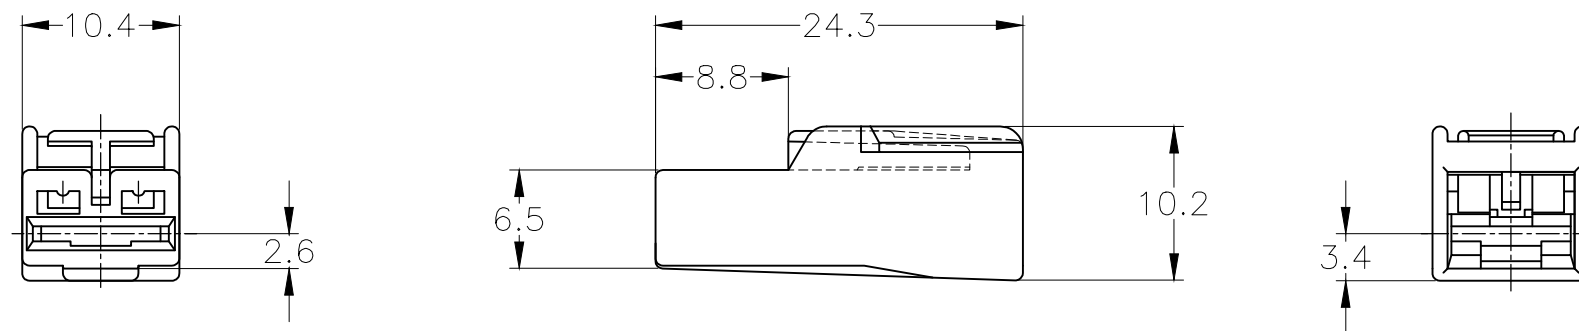

THIS DRAWING IS UNPUBLISHED. RELEASED FOR PUBLICATION
© COPYRIGHT - By - ALL RIGHTS RESERVED.

LOC	DIST	REVISIONS 変更					
		P	LTR	DESCRIPTION	DATE	DWN	APVD
J	-		F3	REVISED PER ECR-20-005366	6MAY2020	SS	DL
			F4	REVISED PER ECR-20-008108	8JUNE2020	MK	EW

黒 (BLACK)	9-172320-2
黄 (YELLOW)	172320-7
淡灰色 (LIGHT GRAY)	6-172320-6
濃灰色 (DARK GRAY)	172320-6
青 (BLUE)	172320-5
緑 (GREEN)	172320-4
茶 (BROWN)	172320-3
黒 (BLACK)	172320-2
自然色 (NATURAL)	172320-1
色 (COLOR)	型番 (PART NUMBER)

1. CUSTOMER MANUAL NO.CM-154J
2. APPLIED CONTACT PART NUMBER 170452, 170454, 170456

1. 取扱説明書：CM-154J
2. 適用コンタクト型番：170452, 170454, 170456

TOLERANCES UNLESS OTHERWISE SPECIFIED:
一般公差

10_±	: ±0.2
30_±	> 10 : ±0.25
100_±	> 30 : ±0.3
ANGLE	: ±3°

THIS DRAWING IS A CONTROLLED DOCUMENT.

DIMENSIONS: 単位： 耗 mm	TOLERANCES UNLESS OTHERWISE SPECIFIED: 一般公差
	0 PLC ± - 1 PLC ± - 2 PLC ± - 3 PLC ± - 4 PLC ± - ANGLES ± -
MATERIAL 材料 66 NYLON	FINISH 仕上 -

DWN M.SUGAWARA 22DEC06	TE Connectivity 250 SERIES AUTOMOTIVE POSITIVE LOCK HOUSING			RESTRICTED TO		
CHK T.SHINOHARA 22DEC06				NAME 名称		
APVD K.BETSUI 22DEC06				PRODUCT SPEC 製品規格 108-5150	SIZE	CAGE CODE
APPLICATION SPEC 取付適用規格 114-5060				DRAWING NO 番号 G-172320		
WEIGHT -	A3 00779		SCALE 尺度 2:1	SHEET 1 OF 1		
CUSTOMER DRAWING			REV F4